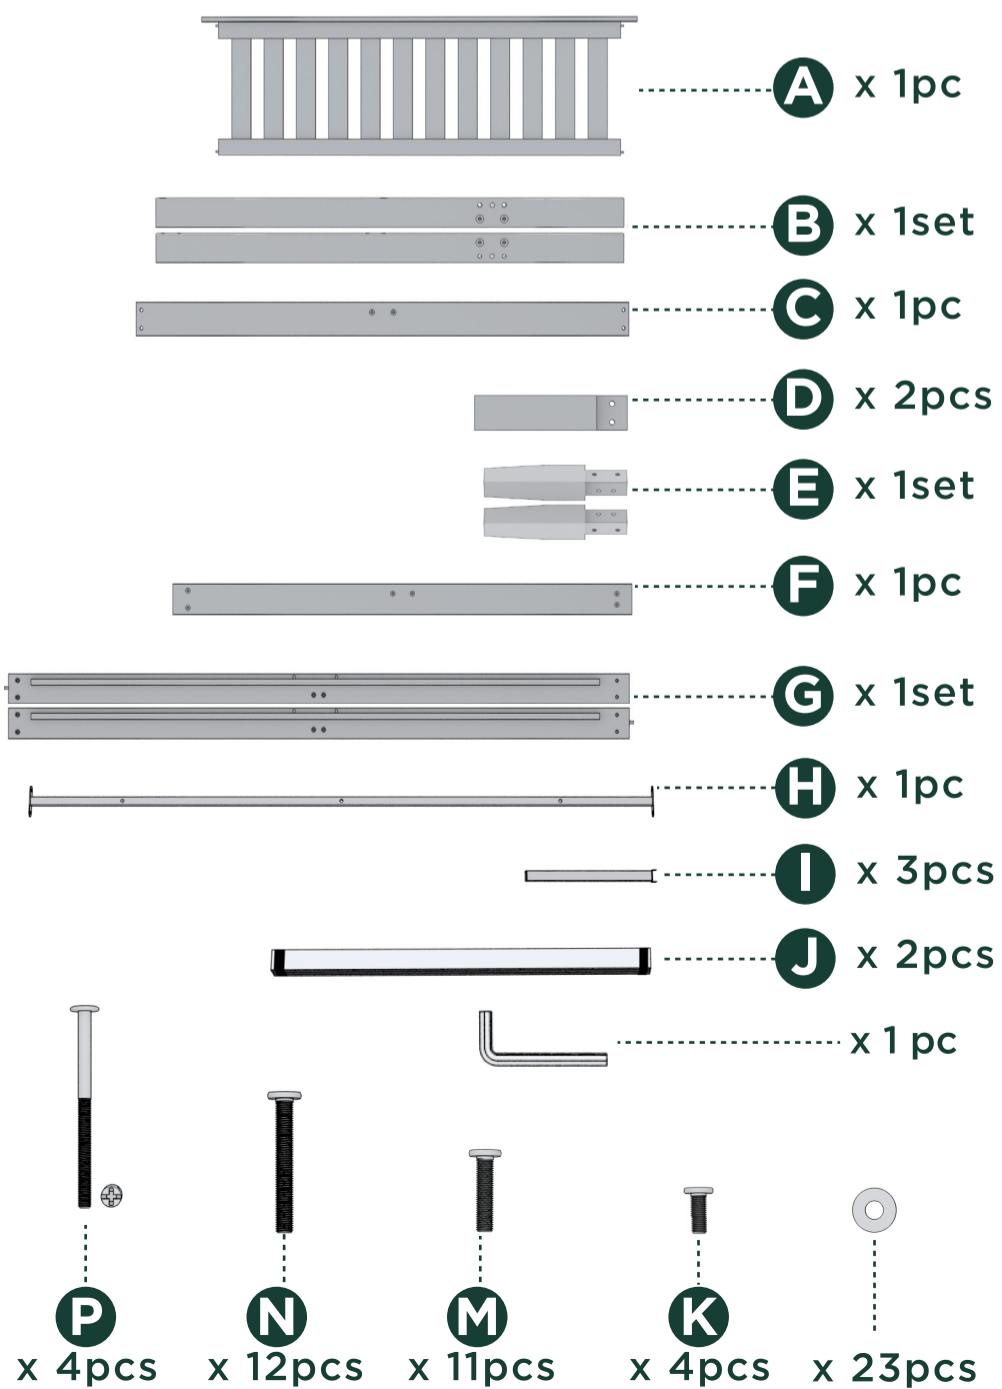

# Numbering System

Easy assembly by following 1,2,3...

# Solid Wood Platform Bed with Headboard

## Components

4

5

6

7

8

9

Please peel off the upper strip  
Non-Slip tape keeps your  
mattress in place