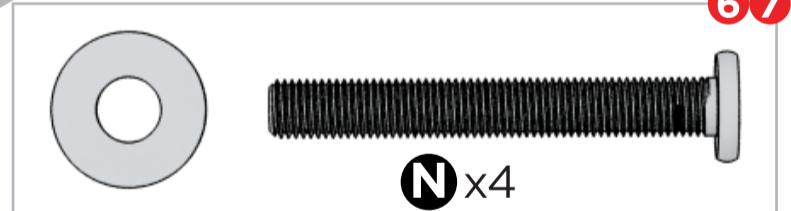

## Assembly Instruction

Numbers must Match for Secure Assembly

1 2 3 ... 11

Solid Wood Platform Bed with Headboard

1

2

x2

3

4

5

6

7

8

9

Please peel off the upper strip  
Non-Slip tape keeps your  
mattress in place