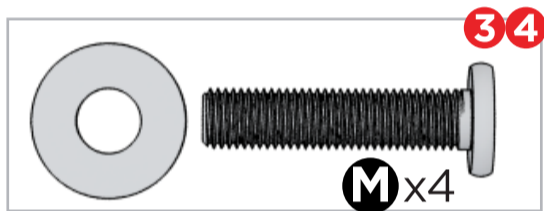

## Assembly Instruction

Numbers must Match for Secure Assembly

1 2 3 ... 11

Solid Wood Platform Bed with Headboard

1

2

x2

3

4

5

6

7

8

9

Please peel off the upper strip  
Non-Slip tape keeps your  
mattress in place