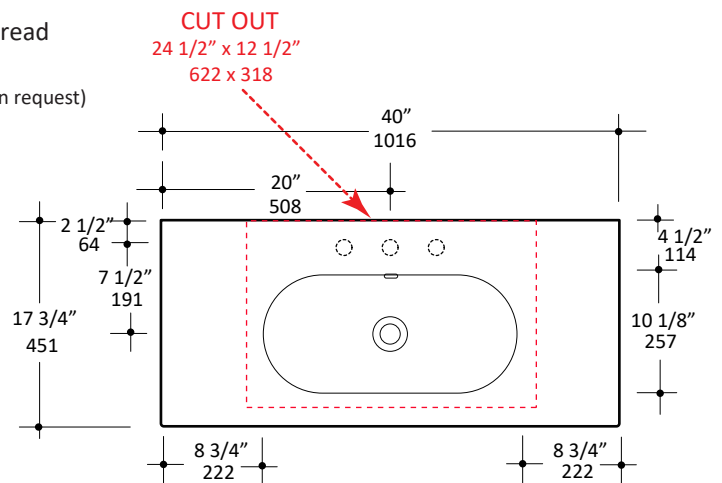

Specifications:

Installation:	Vanity-top
Exterior Dimensions:	40" w x 17 3/4" d x 5 1/2" h
Material:	Porcelain
Weight:	38 lbs
Overflow:	Yes
Finishes:	001 - White
Faucet Holes:	00 - no hole 01 - one centered hole 02 - two hole - center and right, 4" spread 03 - three hole, 8" spread
Cutout Size:	24 1/2" x 12 1/2" (template available upon request)
Faucet Hole Size:	Ø 1 3/8"
Drain Hole Size:	Ø 1 3/4"

Features:

- Porcelain sink with overflow
- Most standard American drains can also be used

Codes + Standards:

- Meets and exceeds applicable national codes and standards

Recommended Items:

- Furniture
 - AQT-F-40 - Freestanding under-counter vanity with one and two drawers on the right
 - AQT-W-40 - Wall-mount under-counter vanity with one door and two drawers on the right
- European drain with overflow
 - 7100-12
 - 7100-13OF
 - 7100-16OF

LACAVA reserves the right to revise any dimension or information on this sheet without notice. Dimensions are nominal and may vary within an industry accepted tolerance of 1/4". Drawings provided herein are meant to give the user an idea of the product and are not made to scale.
Revised: 12/02/2021