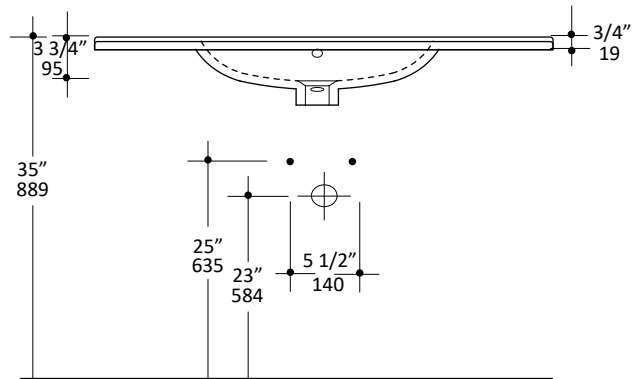

Specifications:

Installation:	Vanity-top
Exterior Dimensions:	40" w x 17 3/4" d x 5 1/2" h
Material:	Porcelain
Weight:	38 lbs
Overflow:	Yes
Finishes:	001 - White
Faucet Holes:	00 - no hole 01 - one centered hole 02 - two hole - center and right, 4" spread 03 - three hole, 8" spread
Cutout Size:	24 1/2" x 12 1/2" (template available upon request)
Faucet Hole Size:	Ø 1 3/8"
Drain Hole Size:	Ø 1 3/4"

LACAVA reserves the right to revise any dimension or information on this sheet without notice. Dimensions are nominal and may vary within an industry accepted tolerance of 1/4". Drawings provided herein are meant to give the user an idea of the product and are not made to scale.
Revised: 12/02/2021