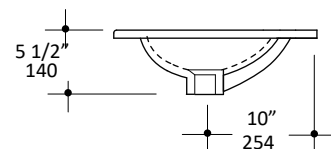

Specifications:

Installation:	Vanity-top
Exterior Dimensions:	40" w x 17 3/4" d x 5 1/2" h
Material:	Porcelain
Weight:	38 lbs
Overflow:	Yes
Finishes:	001 - White
Faucet Holes:	00 - no hole 01 - one centered hole 02 - two hole - center and right, 4" spread 03 - three hole, 8" spread
Cutout Size:	24 1/2" x 12 1/2" (template available upon request)
Faucet Hole Size:	Ø 1 3/8"
Drain Hole Size:	Ø 1 3/4"

LACAVA reserves the right to revise any dimension or information on this sheet without notice. Dimensions are nominal and may vary within an industry accepted tolerance of 1/4". Drawings provided herein are meant to give the user an idea of the product and are not made to scale.
Revised: 12/02/2021