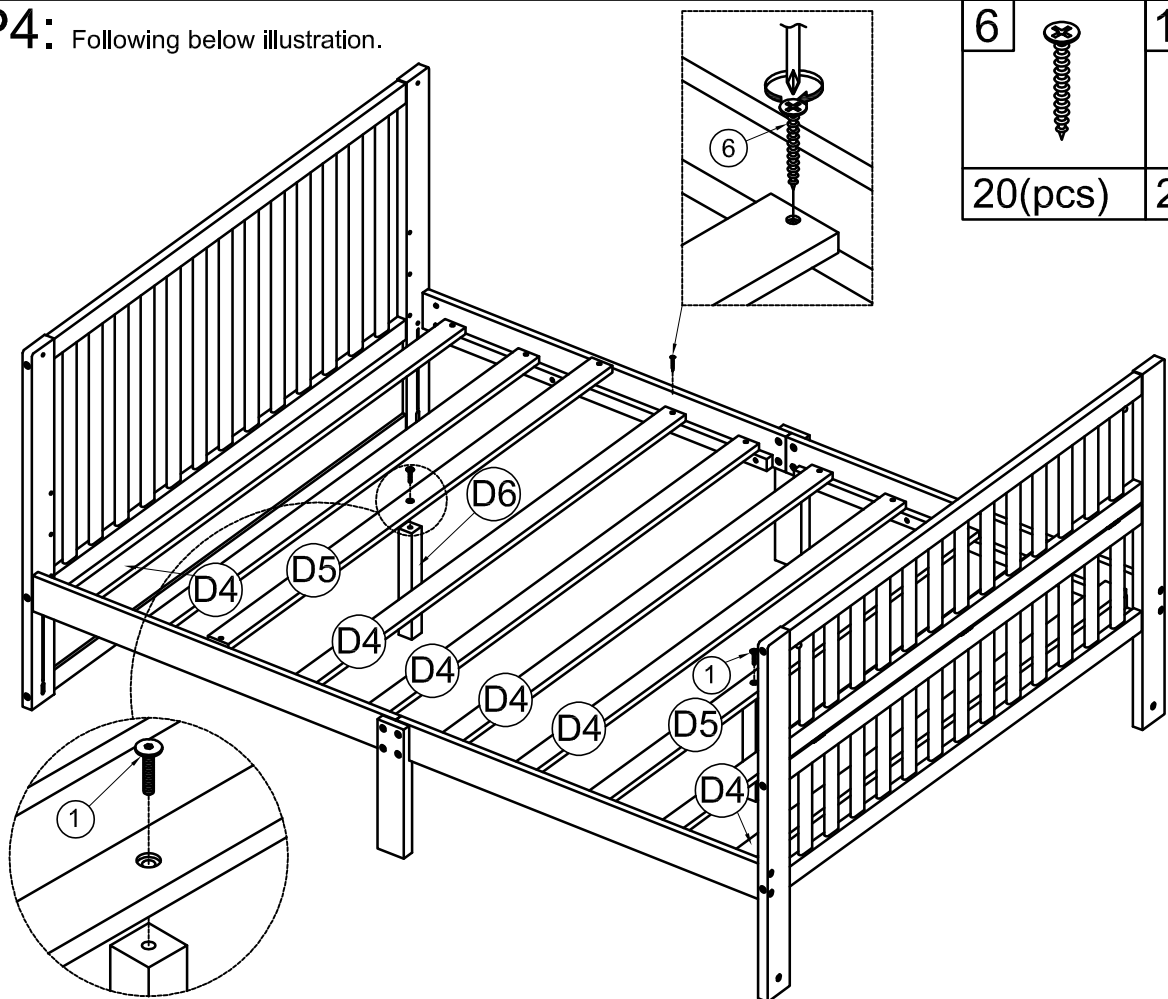

Ø1/4" x 13 mm  
Horizontal-Hole bolts 8pcs

5

Ø1/4" x 15 mm  
Canopy head through -8pcs

6

M4 x 30 mm  
Wood Screws 20pcs

7

Allen Key 1pc

**Assembly Tools Required (Not Included)**

# Crib Sold Separately

**STEP1:** Following below illustration.

1		5	
4(pcs)		4(pcs)	
		3	
		1(pc)	

**STEP2:** Following below illustration.

1		5	
4(pcs)		4(pcs)	
		3	
		1(pc)	

**STEP3:** Following below illustration.

4	
8(pcs)	
3	
4(pcs)	
2	
8(pcs)	

**STEP4:** Following below illustration.

6		1	
20(pcs)		2(pcs)	

**STEP 5:** Following below illustration.

**Finish**