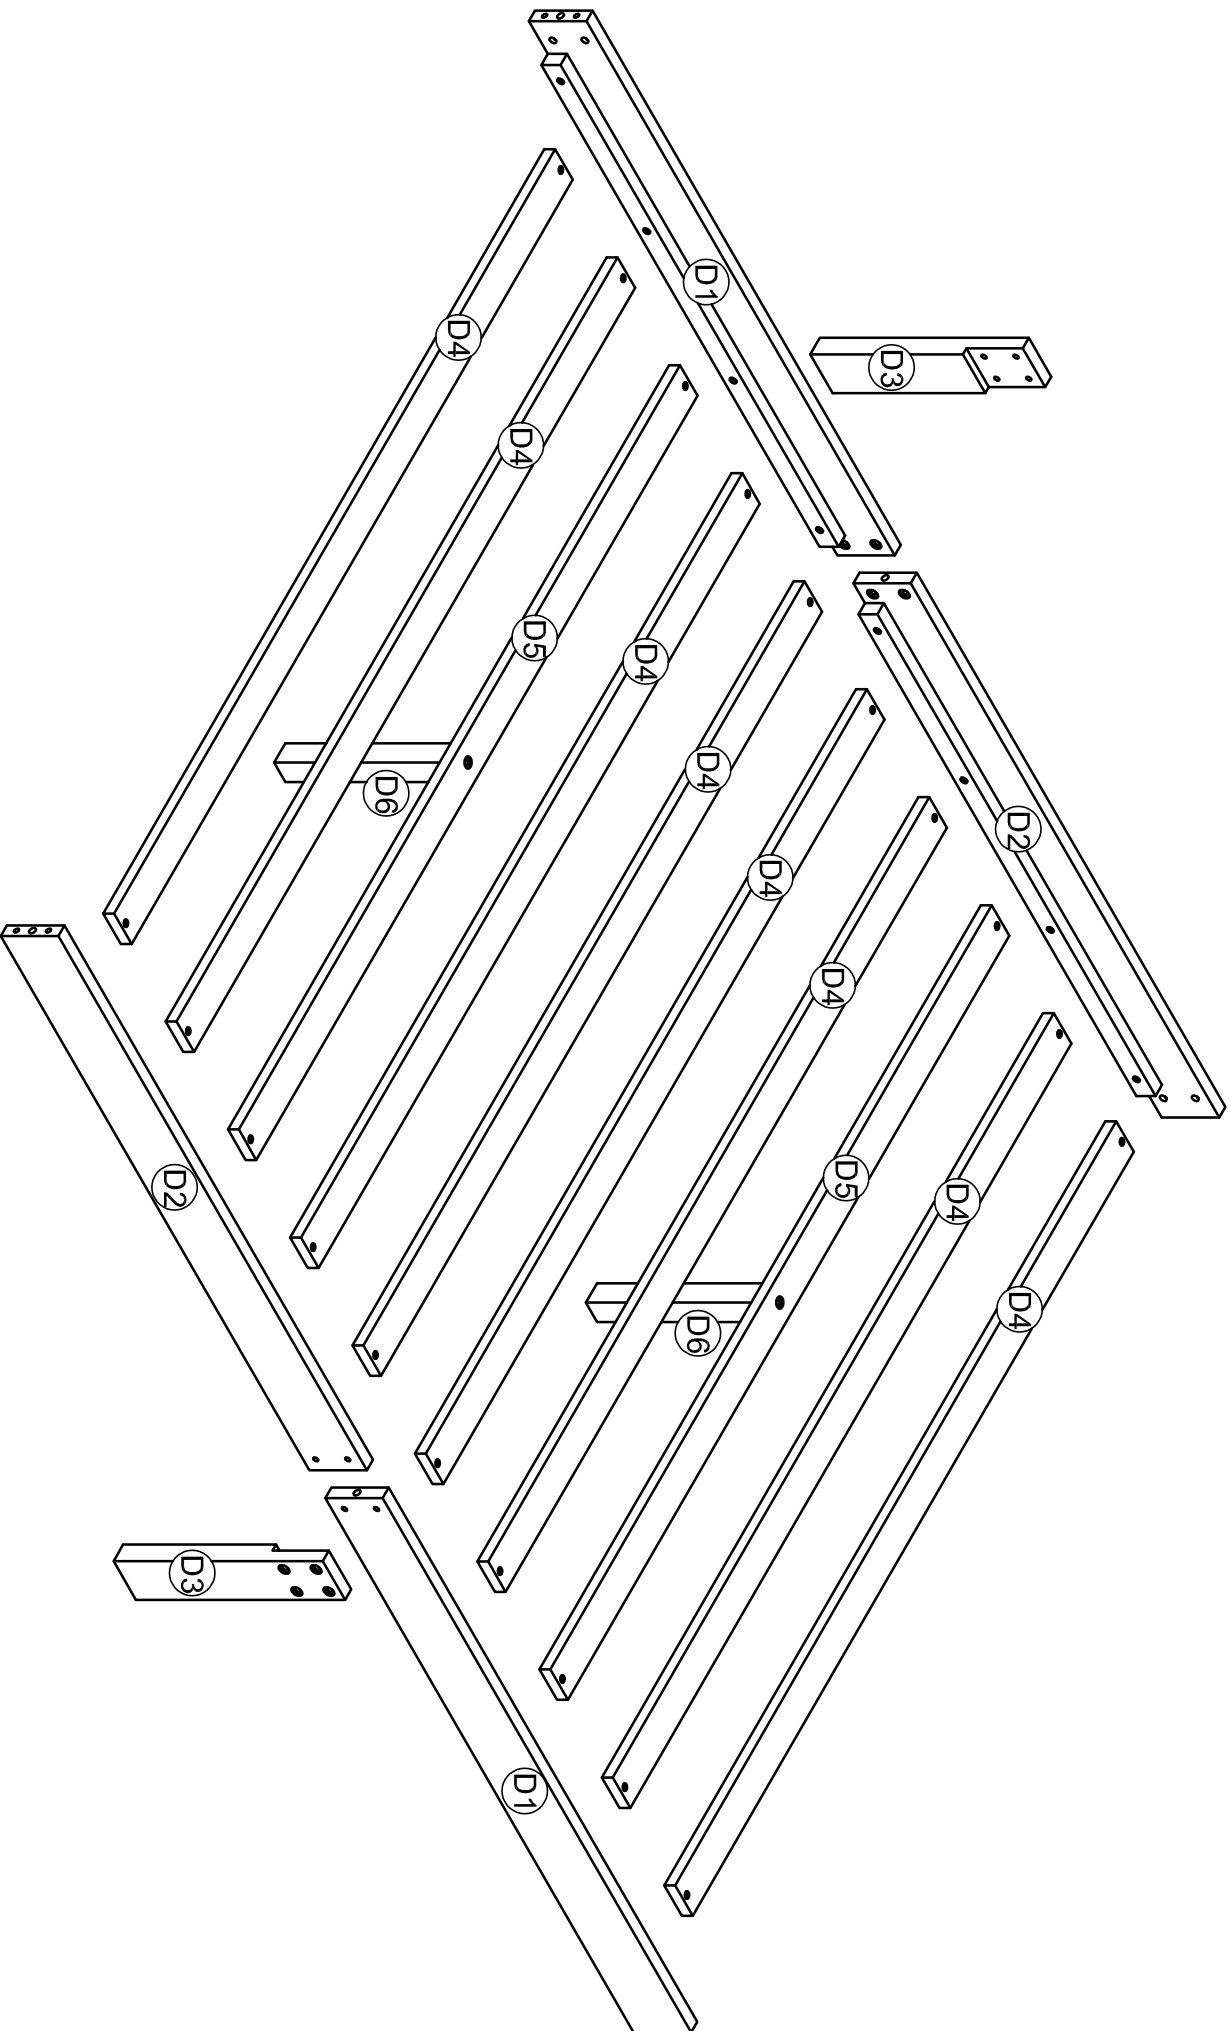

# ASSEMBLY INSTRUCTION

SKU CODE: (WF306417)

# Part List & Hardware List (WF306417)

D1

Side Rail-2pcs

D2

Side Rail-2pcs

D3

Support Siderail-2pcs

D4