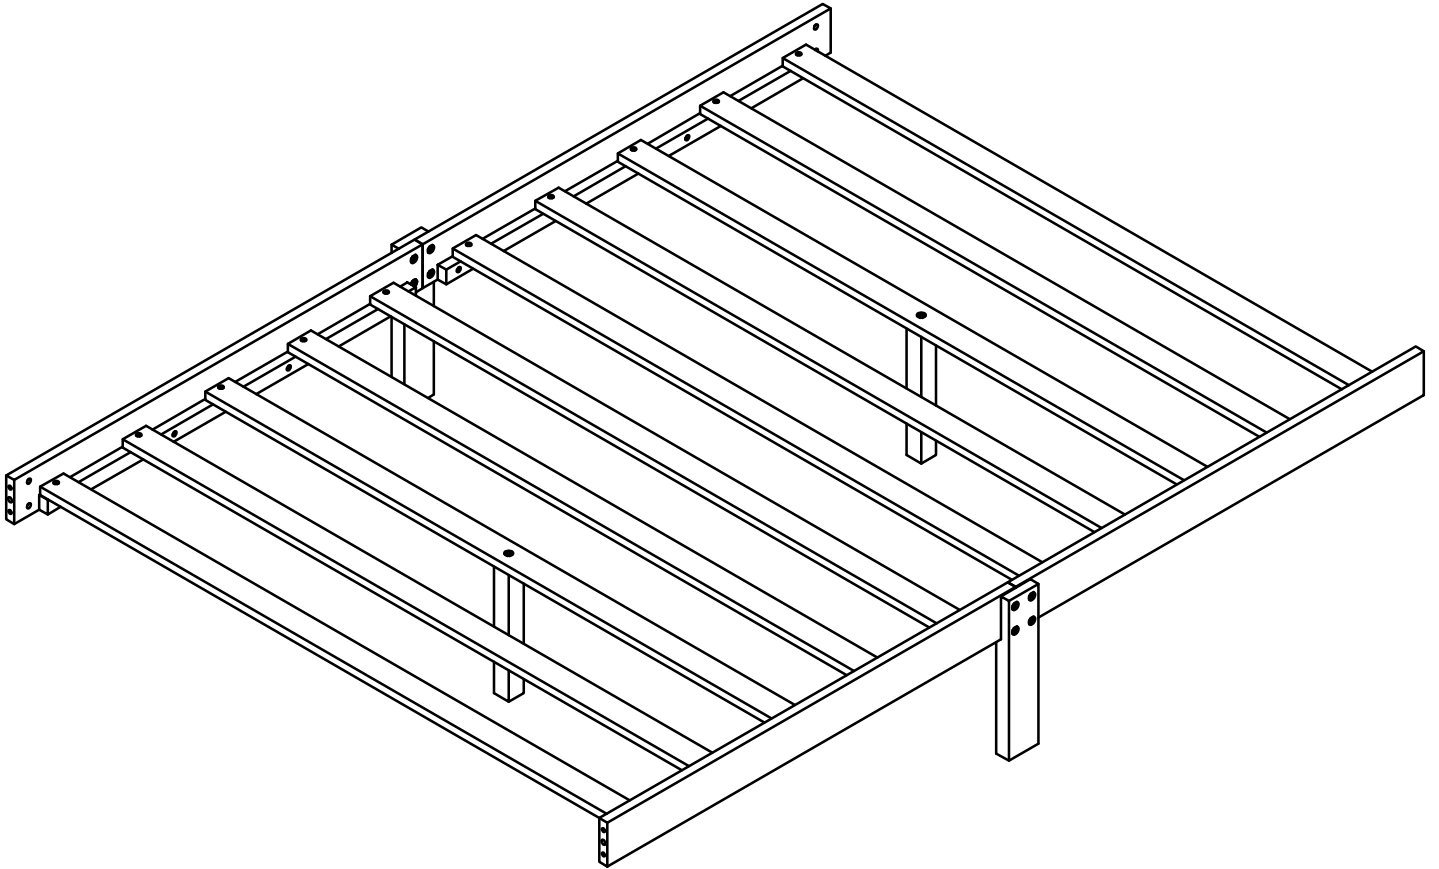

# ASSEMBLY INSTRUCTION

SKU CODE: (WF306417)