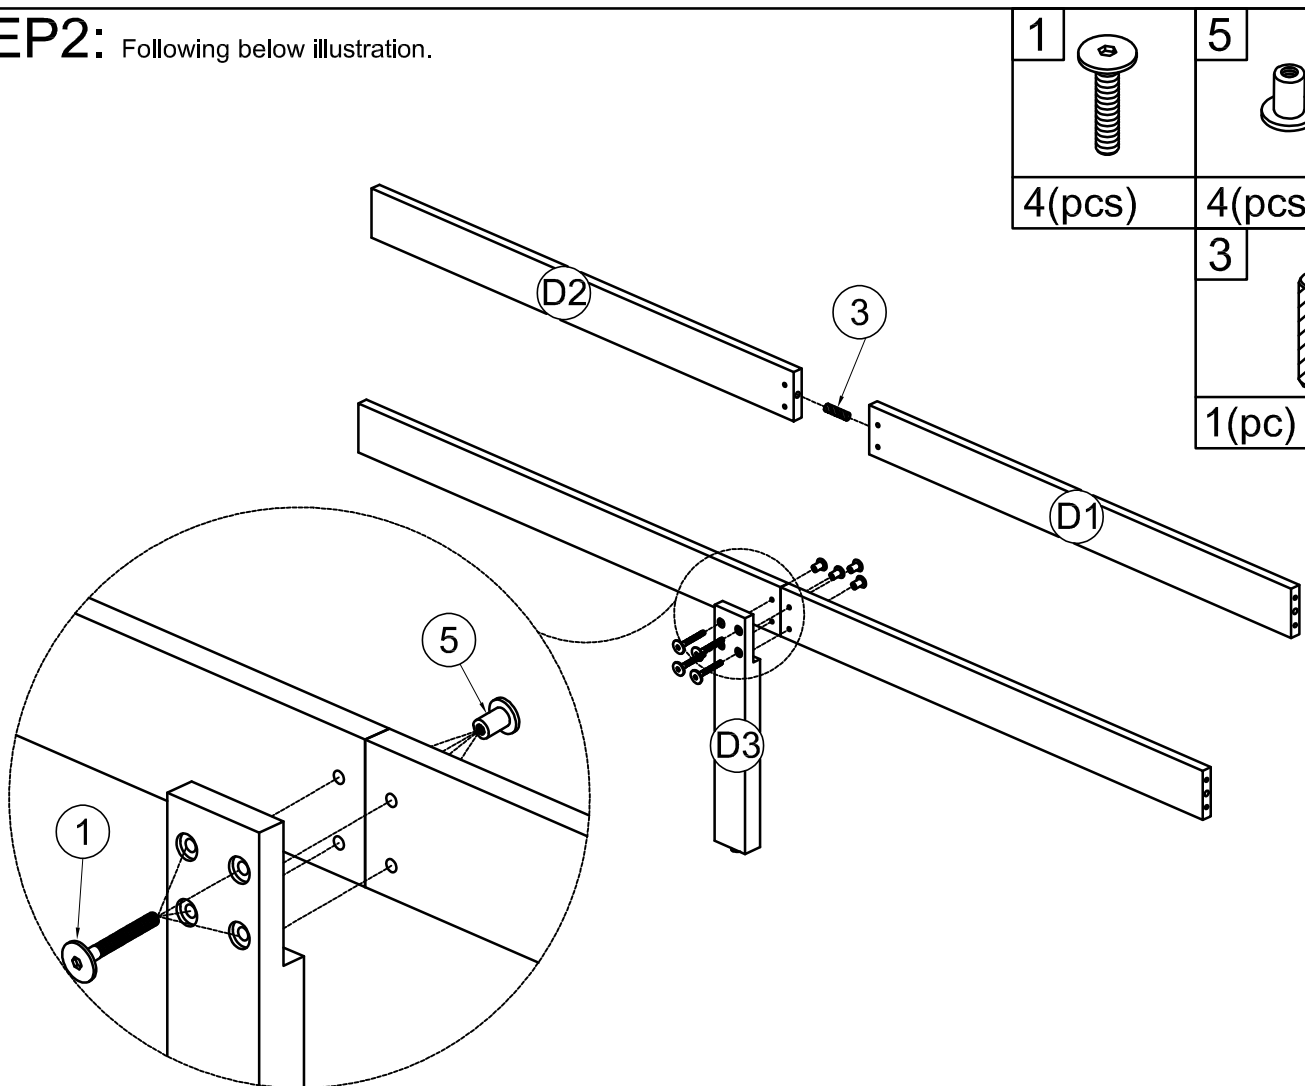

Ø1/4" x 13 mm  
Horizontal-Hole bolts 8pcs

5

Ø1/4" x 15 mm  
Canopy head through -8pcs

6

M4 x 30 mm  
Wood Screws 20pcs

7

Allen Key 1pc

**Assembly Tools Required (Not Included)**

# Crib Sold Separately

**STEP1:** Following below illustration.

1		5	
4(pcs)		4(pcs)	
		3	
		1(pc)	

**STEP2:** Following below illustration.

1		5	
4(pcs)		4(pcs)	
		3	
		1(pc)	

**STEP3:** Following below illustration.

4	
8(pcs)	
3	
4(pcs)	
2	
8(pcs)	

**STEP4:** Following below illustration.

6		1	
20(pcs)		2(pcs)	

**STEP 5:** Following below illustration.

**Finish**