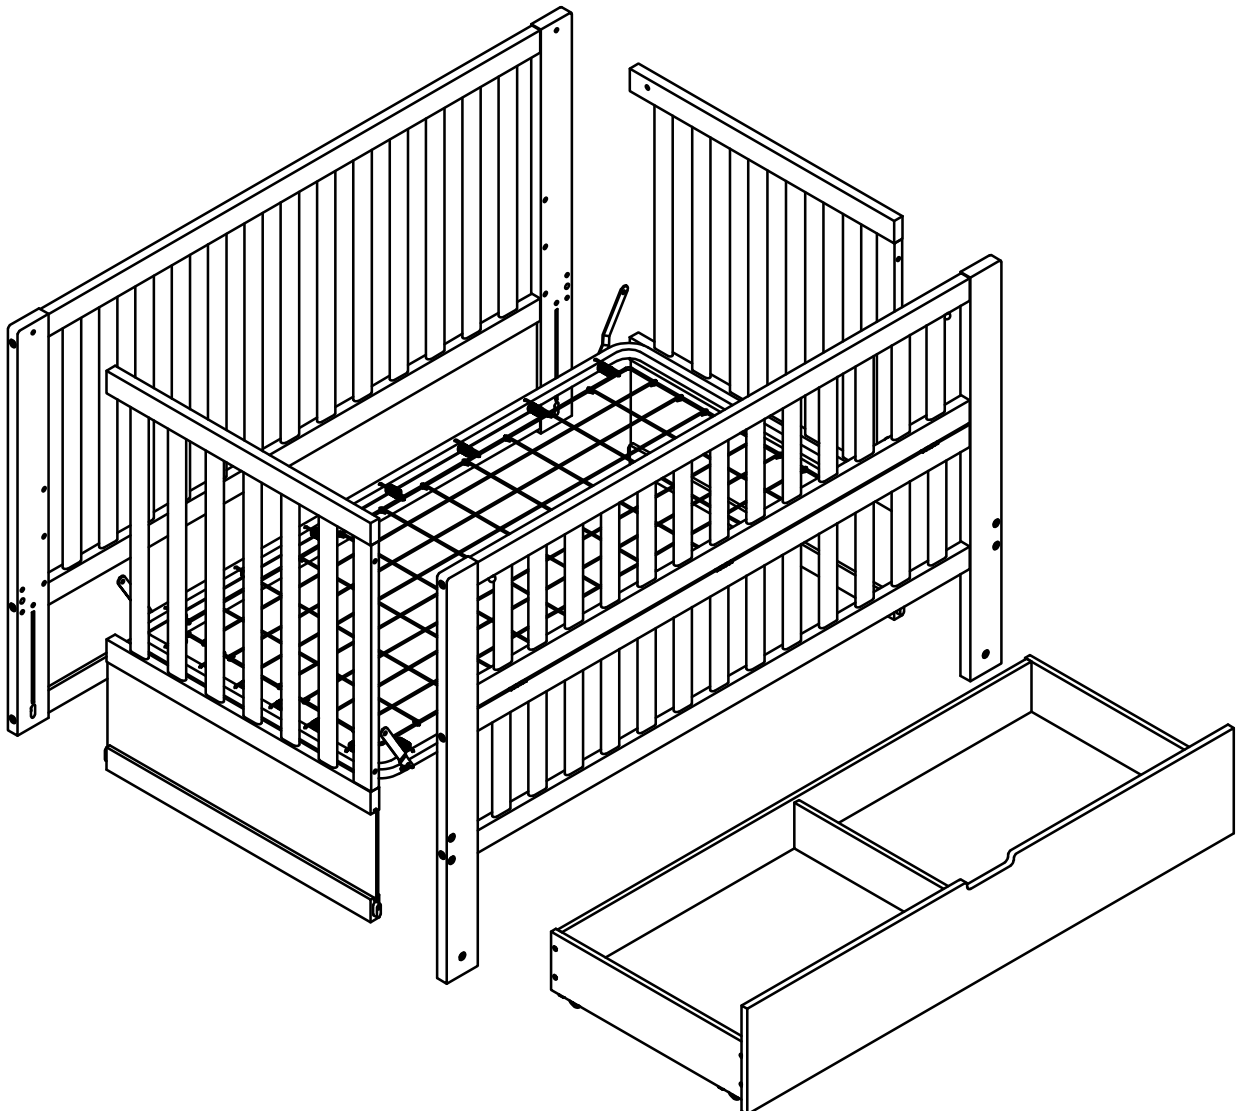

Ø1/4" x 13 mm  
Horizontal-Hole bolts 8pcs

5

Ø1/4" x 15 mm  
Canopy head through -8pcs

6

M4 x 30 mm  
Wood Screws 20pcs

7

Allen Key 1pc

**Assembly Tools Required (Not Included)**

# Crib Sold Separately

**STEP1:** Following below illustration.

1		5	
4(pcs)		4(pcs)	
		3	
		1(pc)	

**STEP2:** Following below illustration.

1		5	
4(pcs)		4(pcs)	
		3	
		1(pc)	

**STEP3:** Following below illustration.