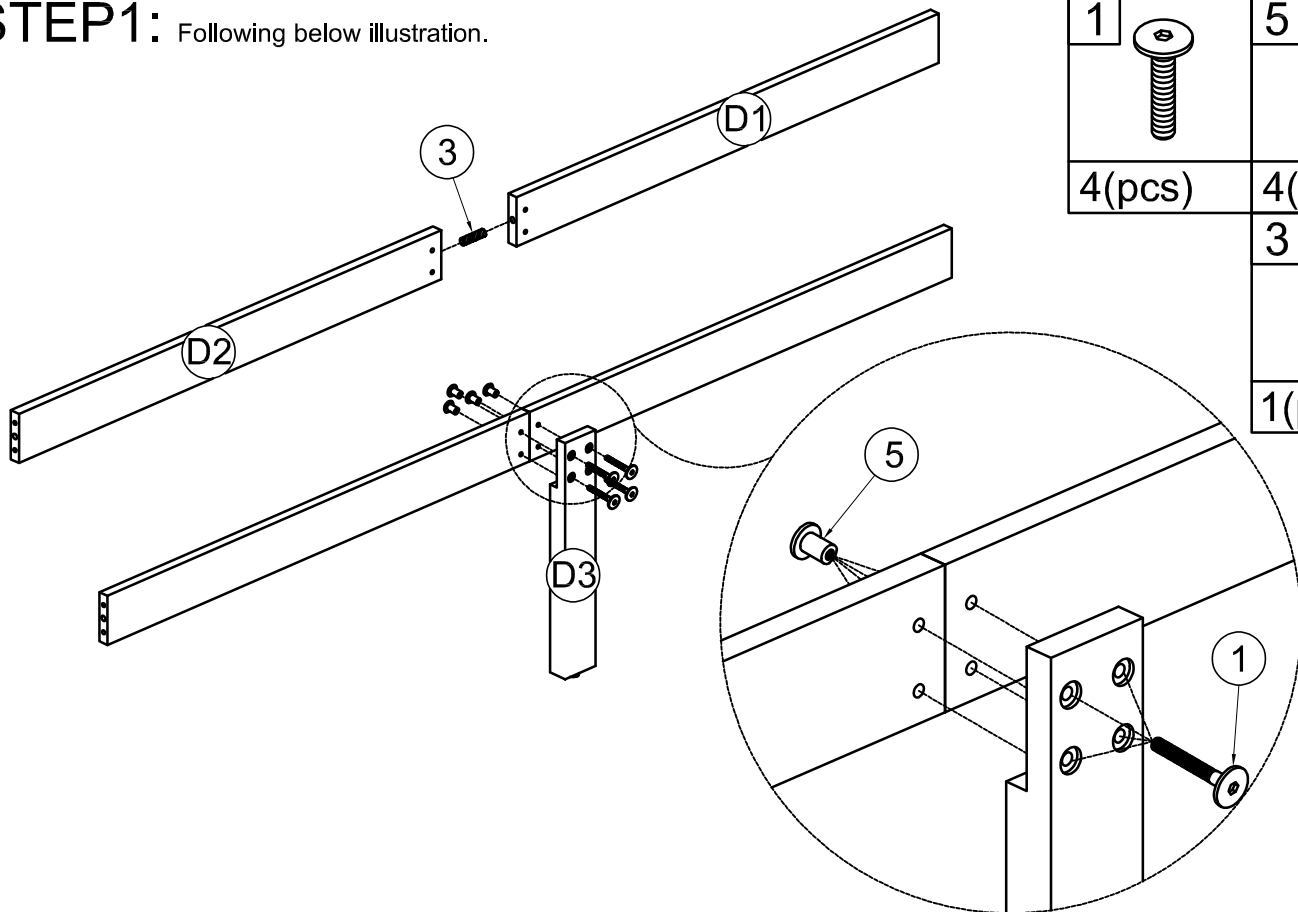

# Hardware List (WF306417)

1

Ø1/4" x 25 mm  
Hex-Head bolts 10pcs

2

Ø1/4" x 70 mm  
Hex-Head bolts 8pcs

3

Ø10 x 40 mm  
Wood dowel 6pcs

4

Ø1/4" x 13 mm  
Horizontal-Hole bolts 8pcs

5

Ø1/4" x 15 mm  
Canopy head through -8pcs

6

M4 x 30 mm  
Wood Screws 20pcs

7

Allen Key 1pc

**Assembly Tools Required (Not Included)**

# Crib Sold Separately

**STEP1:** Following below illustration.

1		5	
4(pcs)		4(pcs)	
		3	
		1(pc)	

**STEP2:** Following below illustration.

1		5	
4(pcs)		4(pcs)	
		3	
		1(pc)	

**STEP3:** Following below illustration.