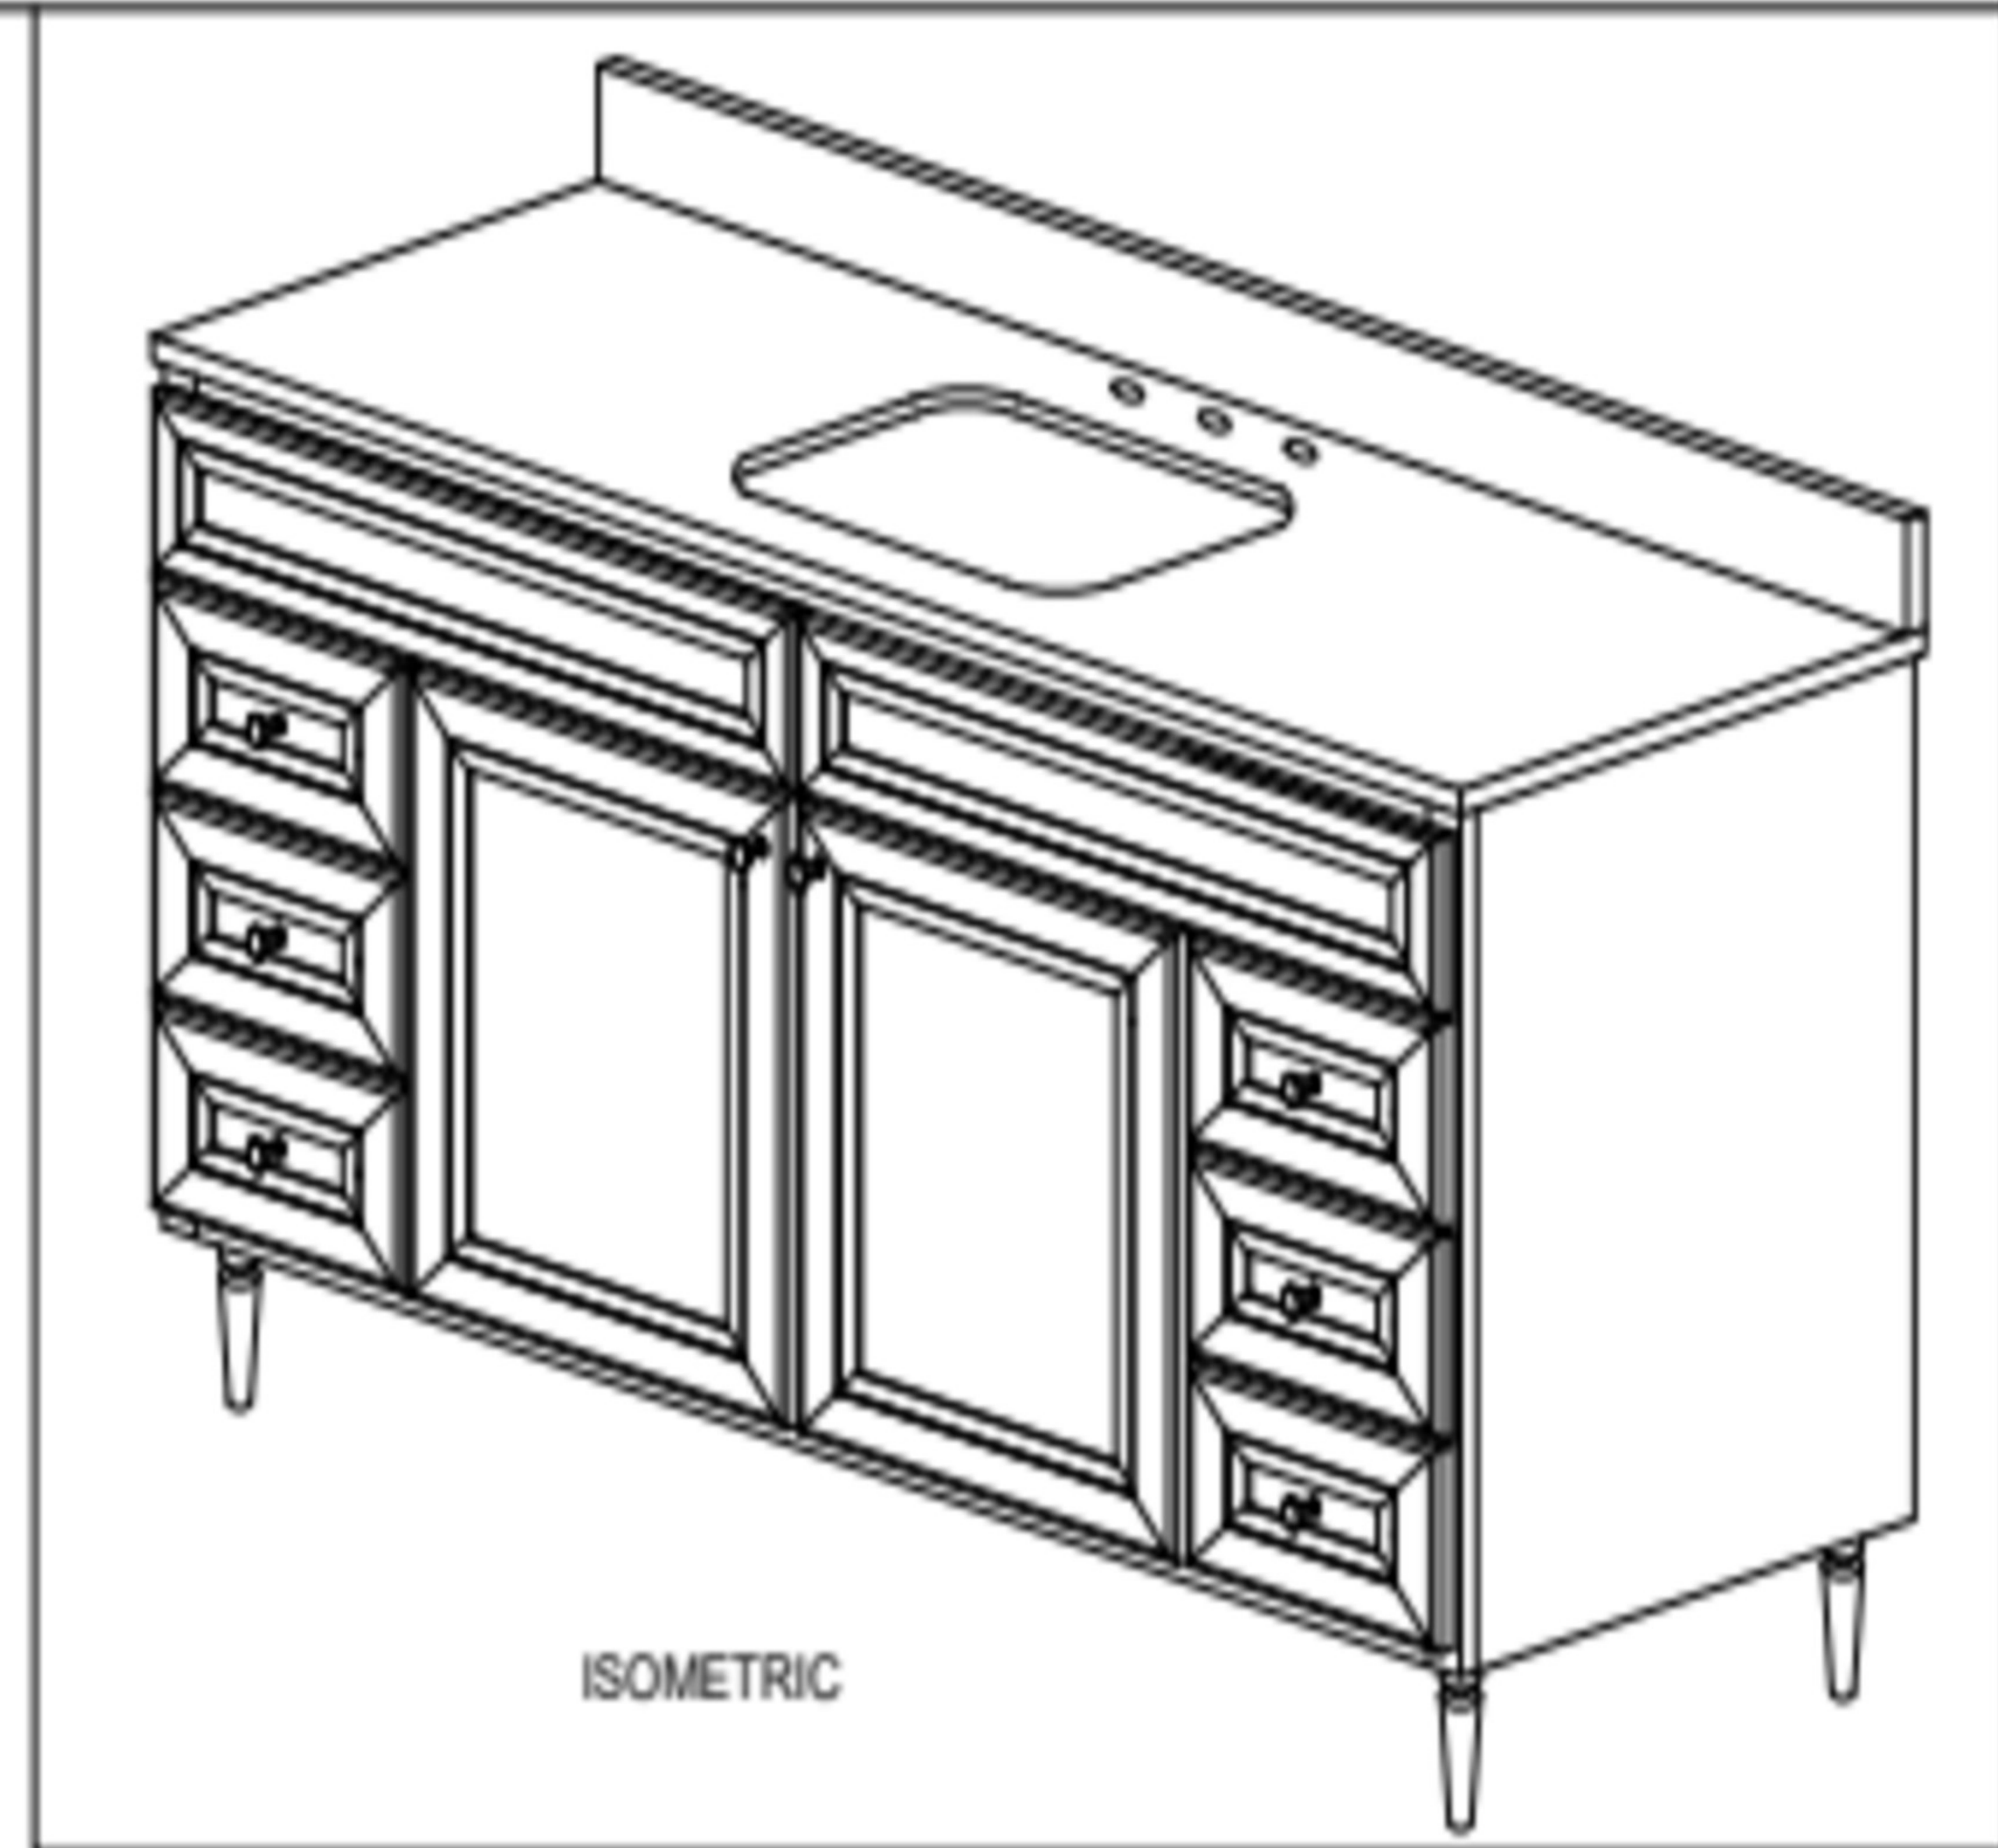

Carsyn 60IN 2PC  
B00260P2

ASSEMBLY

Hardware:  
1.1250 Knob MB-K21

TOP VIEW

ISOMETRIC

FRONT VIEW

SIDE VIEW