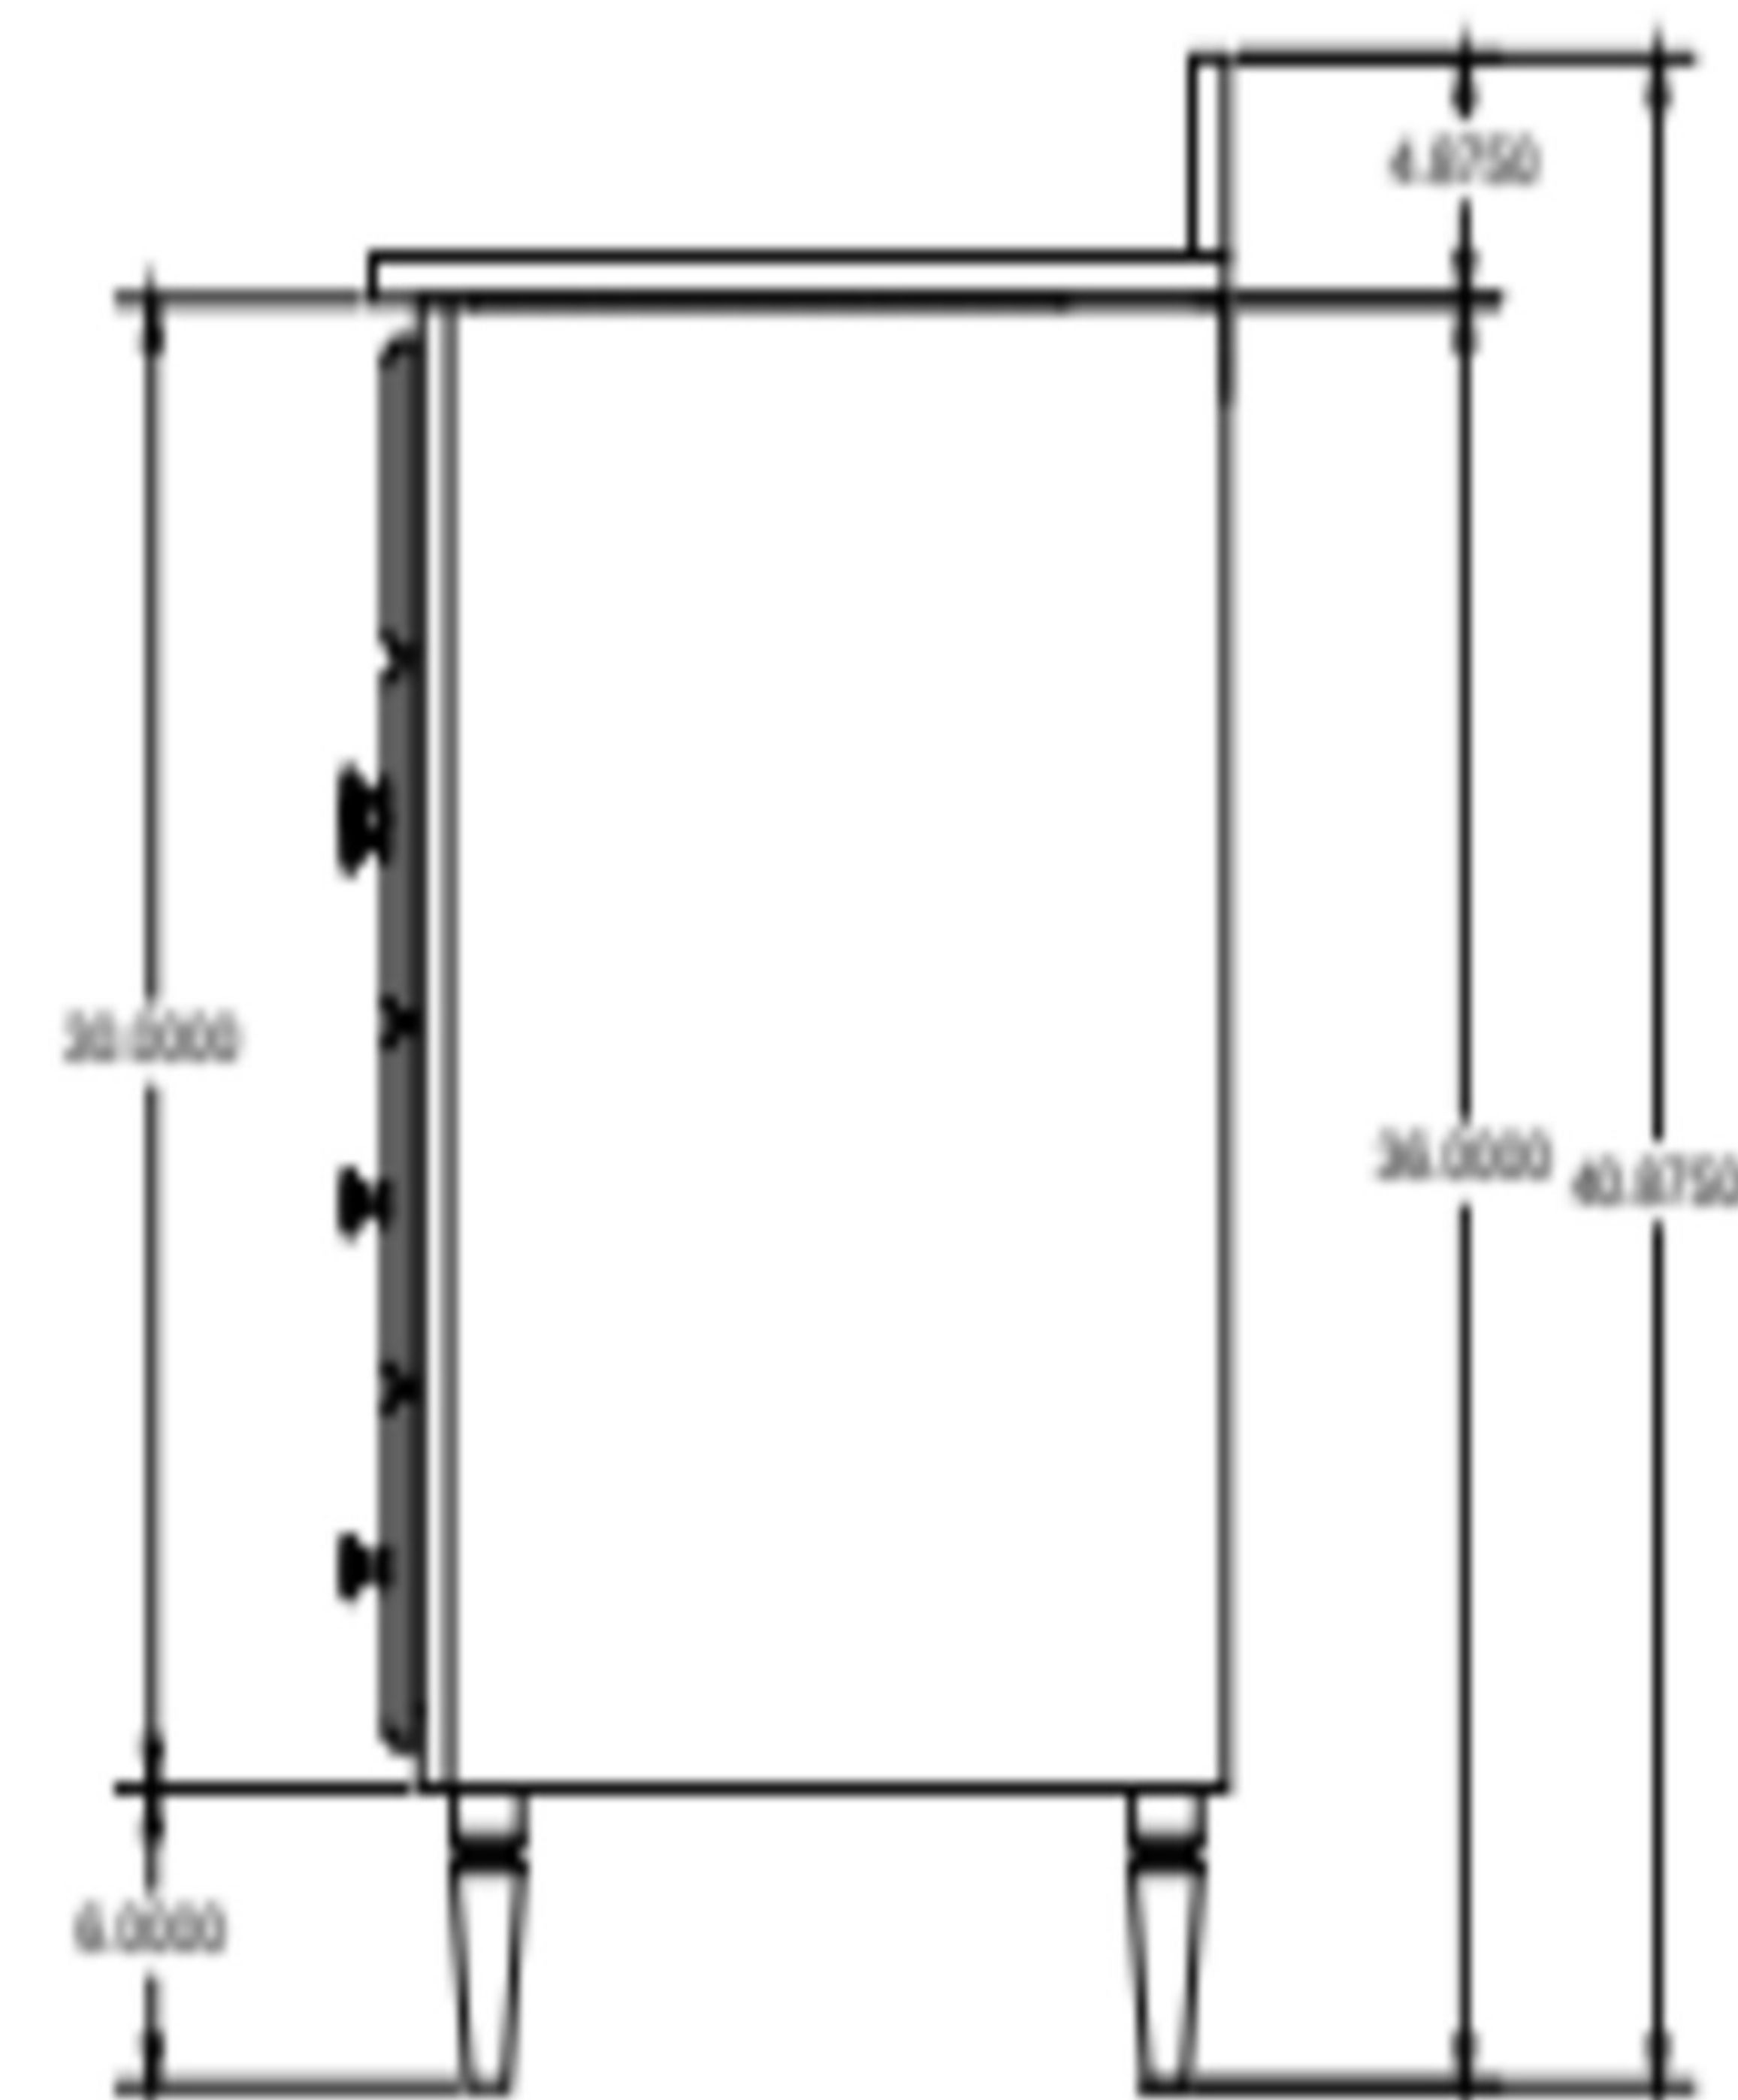

Carsyn 60IN 2PC  
B00260P2

ASSEMBLY

Hardware:  
1.1250 Knob MB-K21

TOP VIEW

ISOMETRIC

FRONT VIEW

SIDE VIEW