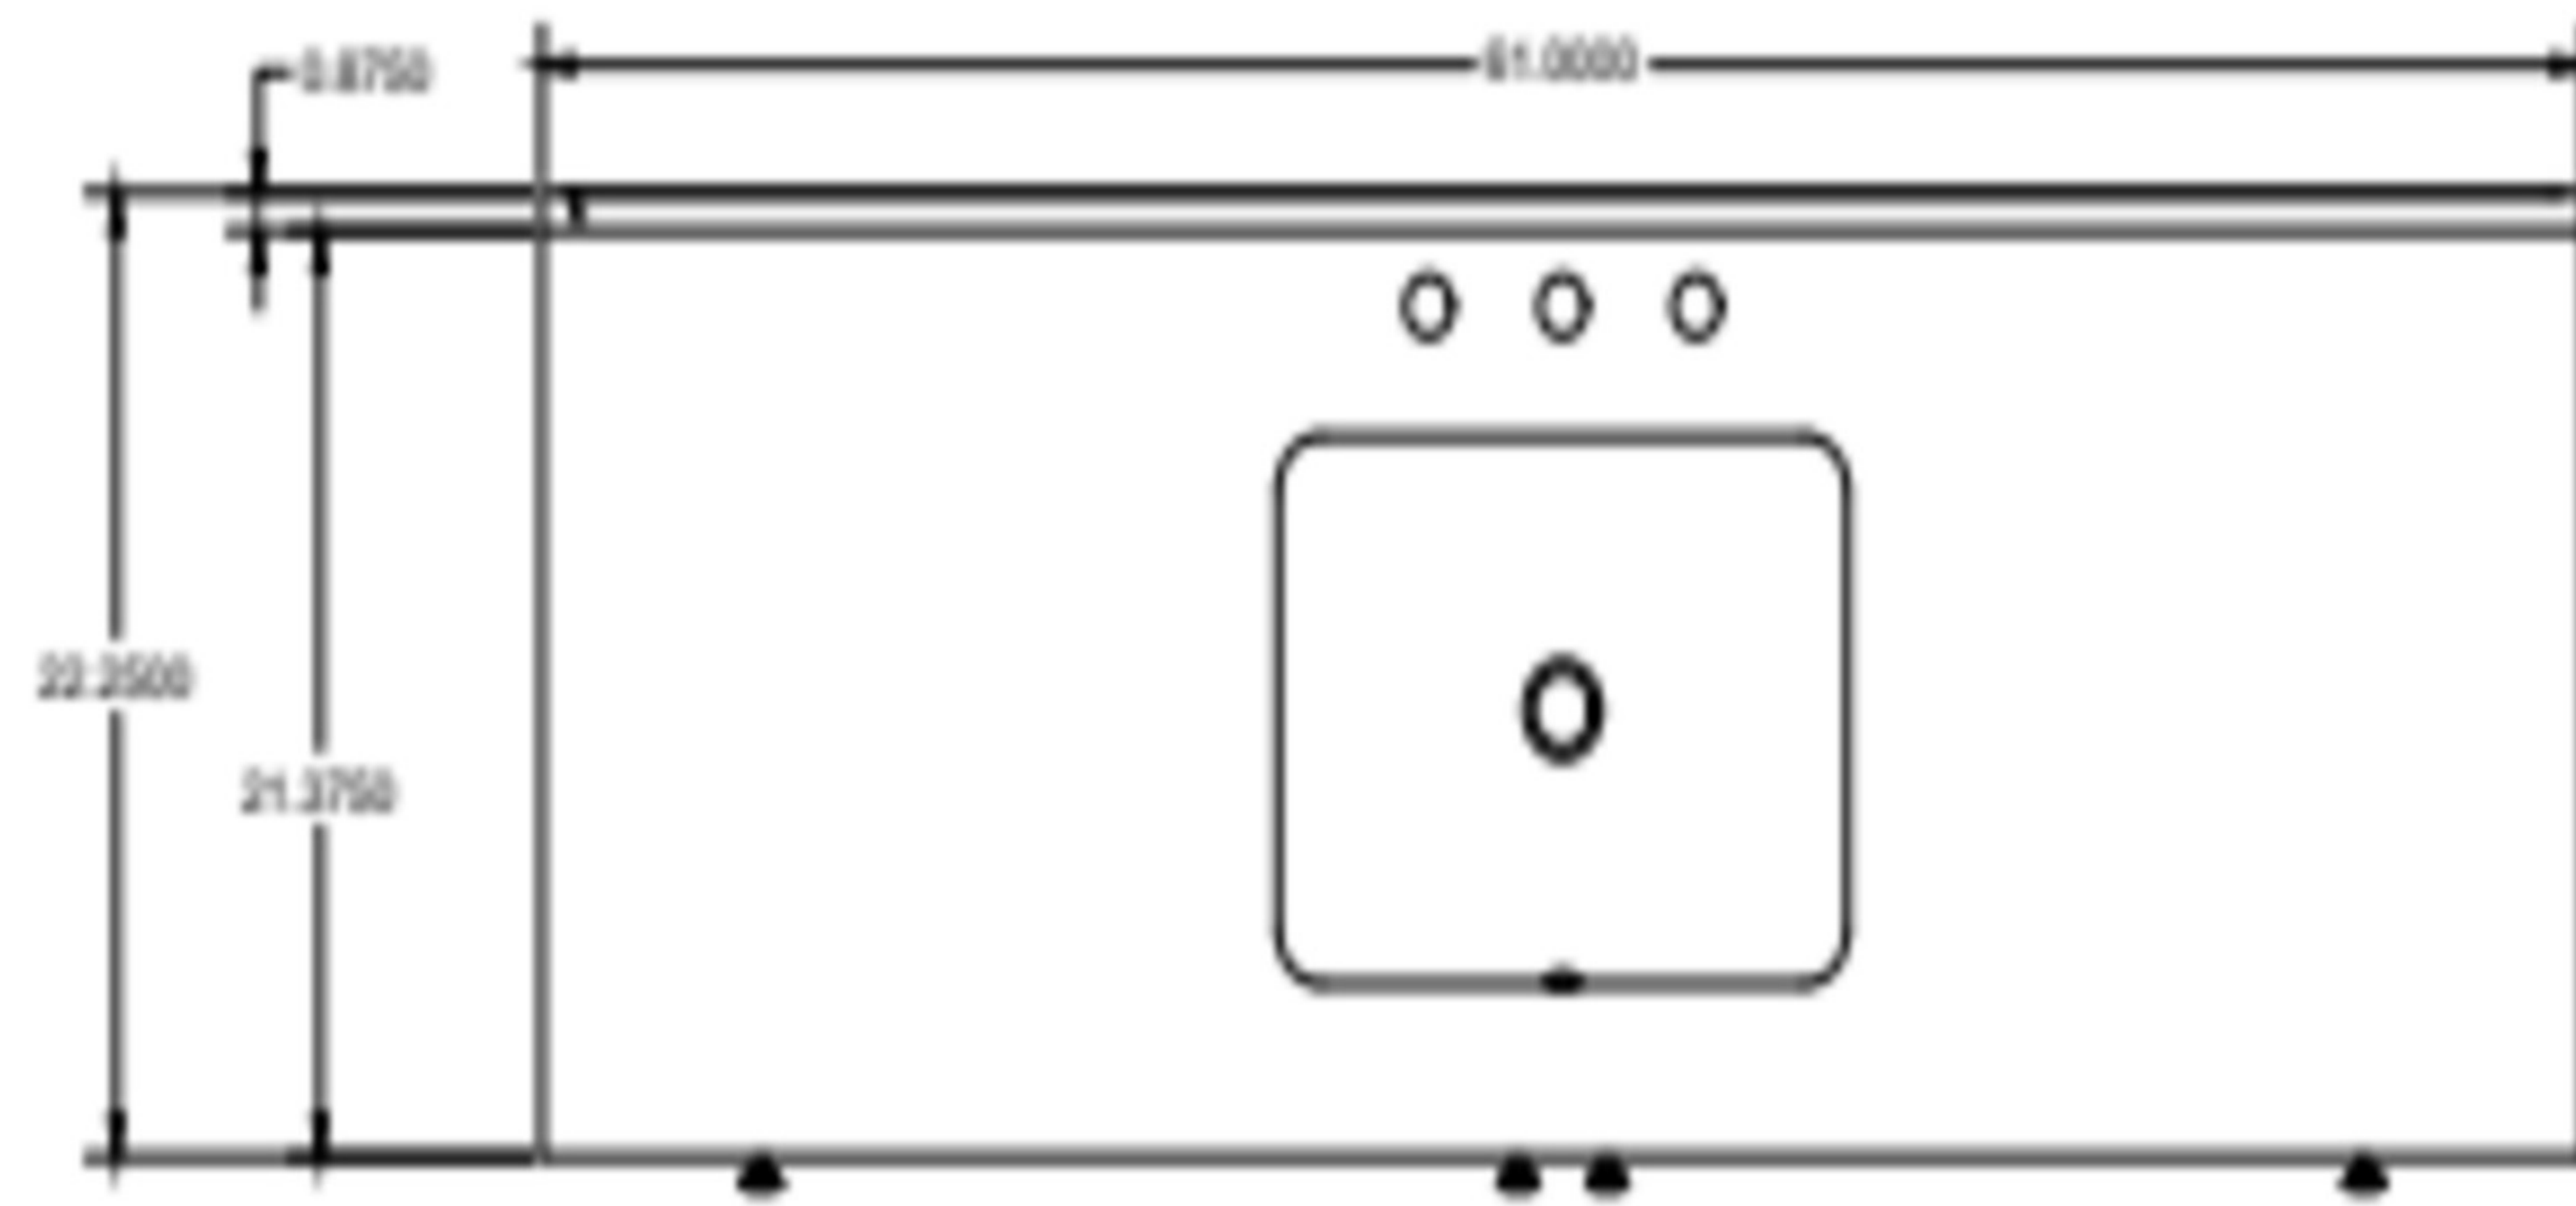

Carsyn 60IN 2PC  
B00260P2

ASSEMBLY

Hardware:  
1.1250 Knob MB-K21

TOP VIEW

ISOMETRIC

FRONT VIEW

SIDE VIEW