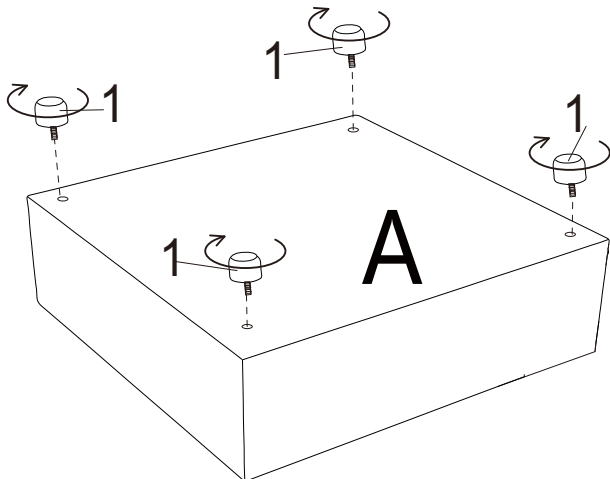

ASSEMBLY INSTRUCTION

ITEM NO.:D94040.D94042.D94044.-O.

PARTS LIST

A

x1

B

x1

1

x4

SOFAASSEMBLY INSTRUCTION

Open up Velcro of Non-Woven Fabric cover on the bottom to remove hardware, legs and parts.

1. Please open the black woven fabric with Velcro closure on the bottom of the frame then cut off the black straps before removing the parts for assembly.
2. After removing the cushion from the compress bag, please allow air to flow through the cushion for few days. You can try to fluff cushion by push in and push out on all four sides of the cushion. Hitting the top/front of the cushion with your hand to fluff them after installation.
3. Please allow at least 24 hours for the cushions to recover to its natural state after removing from the package.

SOFAASSEMBLY INSTRUCTION

Step1

Step2