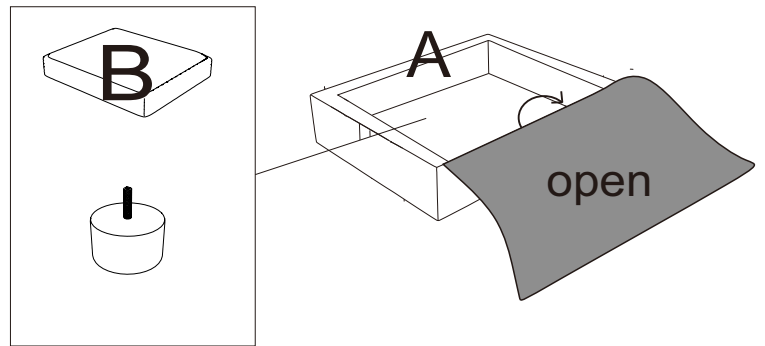

ASSEMBLY INSTRUCTION

ITEM NO.:D94040.D94042.D94044.-O.

PARTS LIST

A

x1

B

x1

1

x4

SOFAASSEMBLY INSTRUCTION

Open up Velcro of Non-Woven Fabric cover on the bottom to remove hardware, legs and parts.

1. Please open the black woven fabric with Velcro closure on the bottom of the frame then cut off the black straps before removing the parts for assembly.
2. After removing the cushion from the compress bag, please allow air to flow through the cushion for few days. You can try to fluff cushion by push in and push out on all four sides of the cushion. Hitting the top/front of the cushion with your hand to fluff them after installation.
3. Please allow at least 24 hours for the cushions to recover to its natural state after removing from the package.