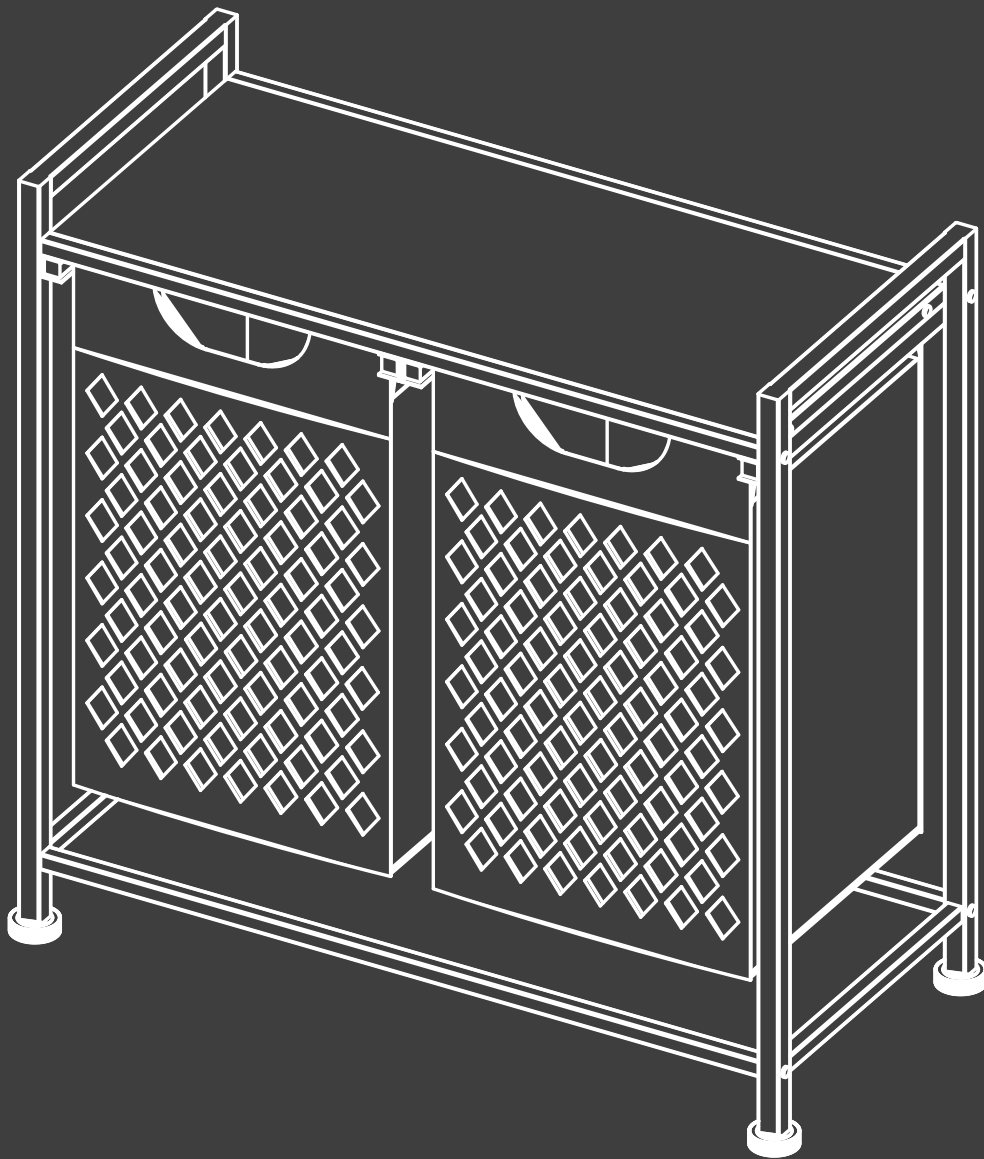

Laundry Hamper

Instruction Manual

ZYL-T2L29-RUST-V2

✉ HJ-Customer-Service@outlook.com

☎ (909)637-7665 | (909)637-7593

EST 9:00AM--17:00PM

1 Component List

A X2

B X2

C X1

D X2

E X2

2 Supplied Parts and Hardware

1 X1

2 X1

3 X8

M6*35mm

4 X4

5 X2

6 X2

Step 1

| | | | |
|---|---|---|---|
|  2 x1 |  4 x4 |  5 x2 |  6 x2 |
|---|---|---|---|

Step 2

| | |
|---|--|
|  M6*35mm 3 x8 |  1 x1 |
|---|--|