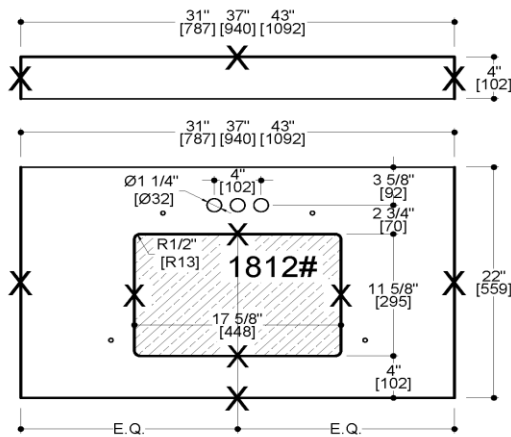

Dimensions

Warranty & Compliances

Warranty	1 Year Limited Warranty
Uniform Plumbing Code	Compliant
National Plumbing code of Canada	Compliant
International Plumbing code	Compliant
CSA B45.5-11/IAPMO Z124-2011	Compliant

Order Codes & Finishes/Colors

New Kashmir White	563338			
Golden Sand	563163			
India Black Pearl	563197			

Type:

Job:

Order Code:

Approvals:

Design House reserves the right to make changes in materials, specifications & models at any time. Design House also reserves the right to discontinue product without notice or obligation.