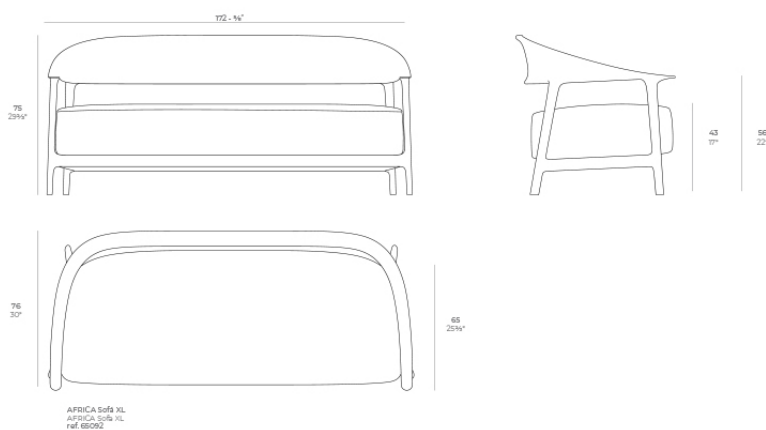

Info

Description

Eugeni Quiltlet adds comfort to its most iconic collection. Its lightweight and resistant monoblock structure is combined with an upholstered seat that enhances the sensorial experience without renouncing the formal sobriety of the design. Available

in five shades and customisable with outdoor fabrics, its padding in different densities provides a soft and ergonomic welcome. A versatile and durable piece, conceived to inhabit outdoor and indoor spaces with the same naturalness.

Weight: 23.51 Kg