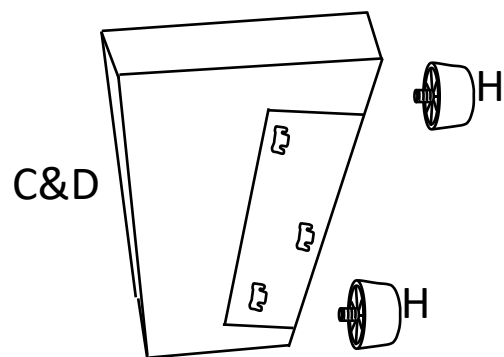

User Manual

Product Name: Pull-out Bed

Size:W222*D151*H85CM

Application:Indoor Use

Main & Auxiliary Materials:Solid Wood,Foam,Fabric

Usage:Pull out it can be a bed and the chaise can store things.

Cautions:Keep furniture away from heat.Do not clean furniture with harsh cleansers or polish.
Do not use detergents, solvents, abrasives, spray packs or leather cleaner. Use non-color mild soap with warm water clean spills.Do not write on furniture without a padded barrier to protect the surface.

A.1 piece

B.1 piece

C.1 piece

D.1 piece

E.1 piece

F.1 piece

G.3 pieces

Φ60*H50 M8*20mm
H.12 pieces

PARTS LIST:

Carton1(JM2318) : A、 C、 D、 G(2 pieces)

Carton2(JM2319) : B、 E、 F、 H、 G(1 piece)

①

② Right Chaise

lift the chaise B to
hang the arm D

③

④