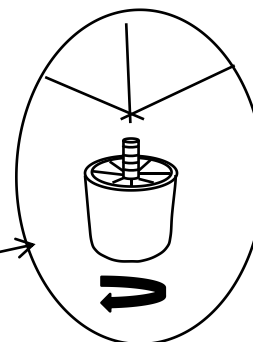

User Manual

Product Name: Pull-out Bed

Size:W222*D151*H85CM

Application:Indoor Use

Main & Auxiliary Materials:Solid Wood,Foam,Fabric

Usage:Pull out it can be a bed and the chaise can store things.

Cautions:Keep furniture away from heat.Do not clean furniture with harsh cleansers or polish.
Do not use detergents, solvents, abrasives, spray packs or leather cleaner. Use non-color mild soap with warm water clean spills.Do not write on furniture without a padded barrier to protect the surface.

A.1 piece

B.1 piece

C.1 piece

D.1 piece

E.1 piece

F.1 piece

G.3 pieces

Φ60*H50 M8*20mm
H.12 pieces

PARTS LIST:

Carton1(JM2318) : A、 C、 D、 G(2 pieces)

Carton2(JM2319) : B、 E、 F、 H、 G(1 piece)

①

② Right Chaise

lift the chaise B to
hang the arm D

③

④