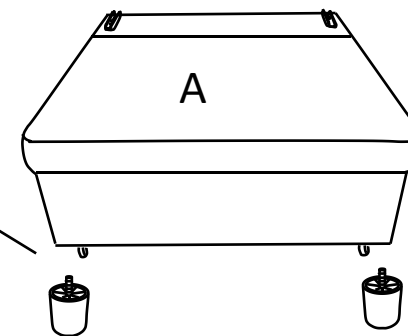

User Manual

Product Name: Pull-out Bed

Size:W222*D151*H85CM

Application:Indoor Use

Main & Auxiliary Materials:Solid Wood,Foam,Fabric

Usage:Pull out it can be a bed and the chaise can store things.

Cautions:Keep furniture away from heat.Do not clean furniture with harsh cleansers or polish.
Do not use detergents, solvents, abrasives, spray packs or leather cleaner. Use non-color mild soap with warm water clean spills.Do not write on furniture without a padded barrier to protect the surface.

A.1 piece

B.1 piece

C.1 piece

D.1 piece

E.1 piece

F.1 piece

G.3 pieces

Φ60*H50 M8*20mm
H.12 pieces

PARTS LIST:

Carton1(JM2318) : A、 C、 D、 G(2 pieces)

Carton2(JM2319) : B、 E、 F、 H、 G(1 piece)

①

② Right Chaise

lift the chaise B to
hang the arm D

③

④