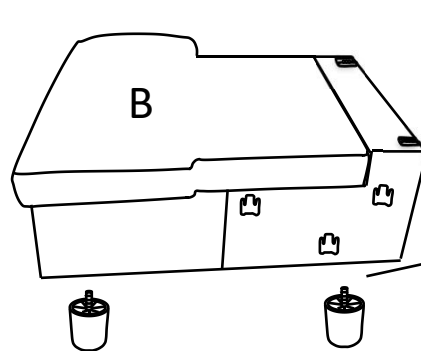

User Manual

Product Name: Pull-out Bed

Size:W222*D151*H85CM

Application:Indoor Use

Main & Auxiliary Materials:Solid Wood,Foam,Fabric

Usage:Pull out it can be a bed and the chaise can store things.

Cautions:Keep furniture away from heat.Do not clean furniture with harsh cleansers or polish.
Do not use detergents, solvents, abrasives, spray packs or leather cleaner. Use non-color mild soap with warm water clean spills.Do not write on furniture without a padded barrier to protect the surface.

A.1 piece

B.1 piece

C.1 piece

D.1 piece

E.1 piece

F.1 piece

G.3 pieces

Φ60*H50 M8*20mm
H.12 pieces

PARTS LIST:

Carton1(JM2318) : A、 C、 D、 G(2 pieces)

Carton2(JM2319) : B、 E、 F、 H、 G(1 piece)

①

② Right Chaise

lift the chaise B to
hang the arm D

③

④