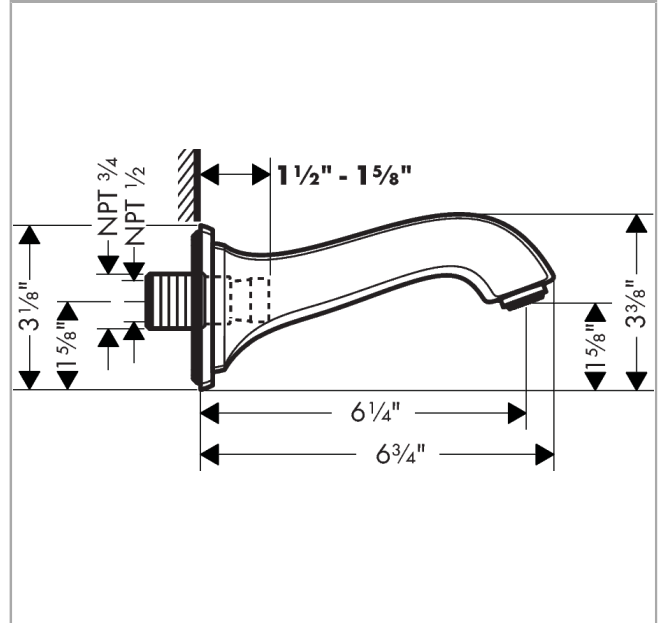

**Metropol Classic
Tub Spout**

Finishes : **matte black** Part no. : **13425671**

Description

Features

- solid Brass
- Includes: 1/2" female and 3/4" male adaptor

Item details

List Price \$ 257.00

Compliance

Product image

Scale drawing

Metropol Classic

Tub Spout

Finishes : **matte black**

Part no. : **13425671**

Exploded drawing

Year of production: >08/20

Metropol Classic

Tub Spout

Finishes : **matte black** Part no. : **13425671**

Spare parts list

Year of production: >08/20

Pos.	Description	Part no.	Price	PU
1	connecting thread	95658001	-	1
2	O-ring 13x2	98128000	-	1
3	hollow set screw M6x6	97660000	-	1
4	O-ring 48x5	98174000	-	1
5	aerator M24x1 (30 l/min)	96512670	-	1