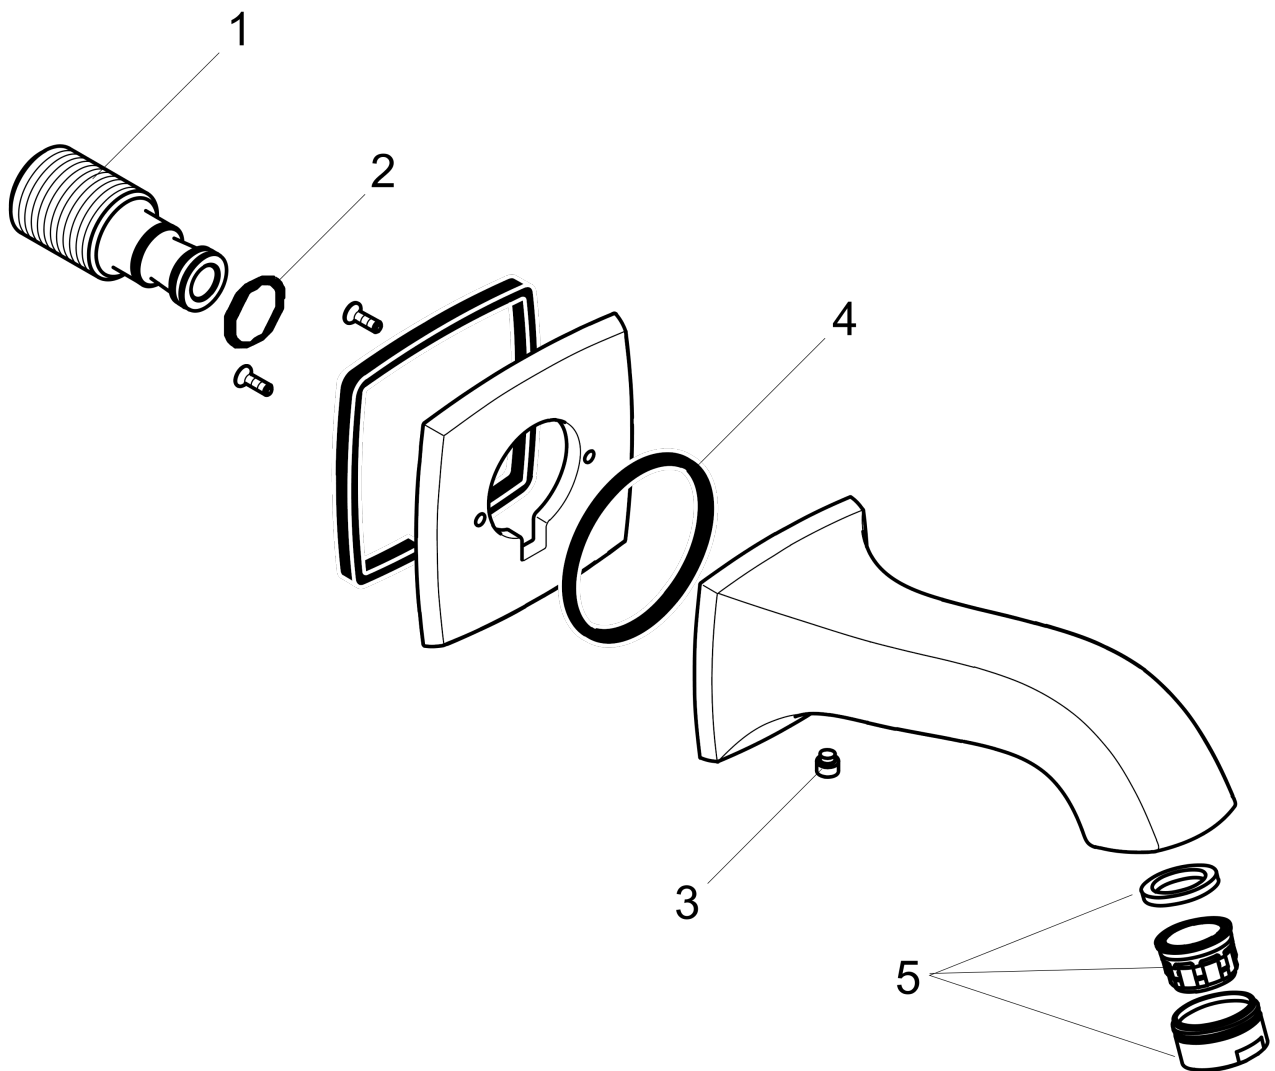

**Metropol Classic
Tub Spout**

Finishes : **matte black** Part no. : **13425671**

Description

Features

- solid Brass
- Includes: 1/2" female and 3/4" male adaptor

Item details

List Price \$ 257.00

Compliance

Product image

Scale drawing

Metropol Classic

Tub Spout

Finishes : **matte black**

Part no. : **13425671**

Exploded drawing

Year of production: >08/20

Metropol Classic

Tub Spout

Finishes : **matte black** Part no. : **13425671**

Spare parts list

Year of production: >08/20

Pos.	Description	Part no.	Price	PU
1	connecting thread	95658001	-	1
2	O-ring 13x2	98128000	-	1
3	hollow set screw M6x6	97660000	-	1
4	O-ring 48x5	98174000	-	1
5	aerator M24x1 (30 l/min)	96512670	-	1