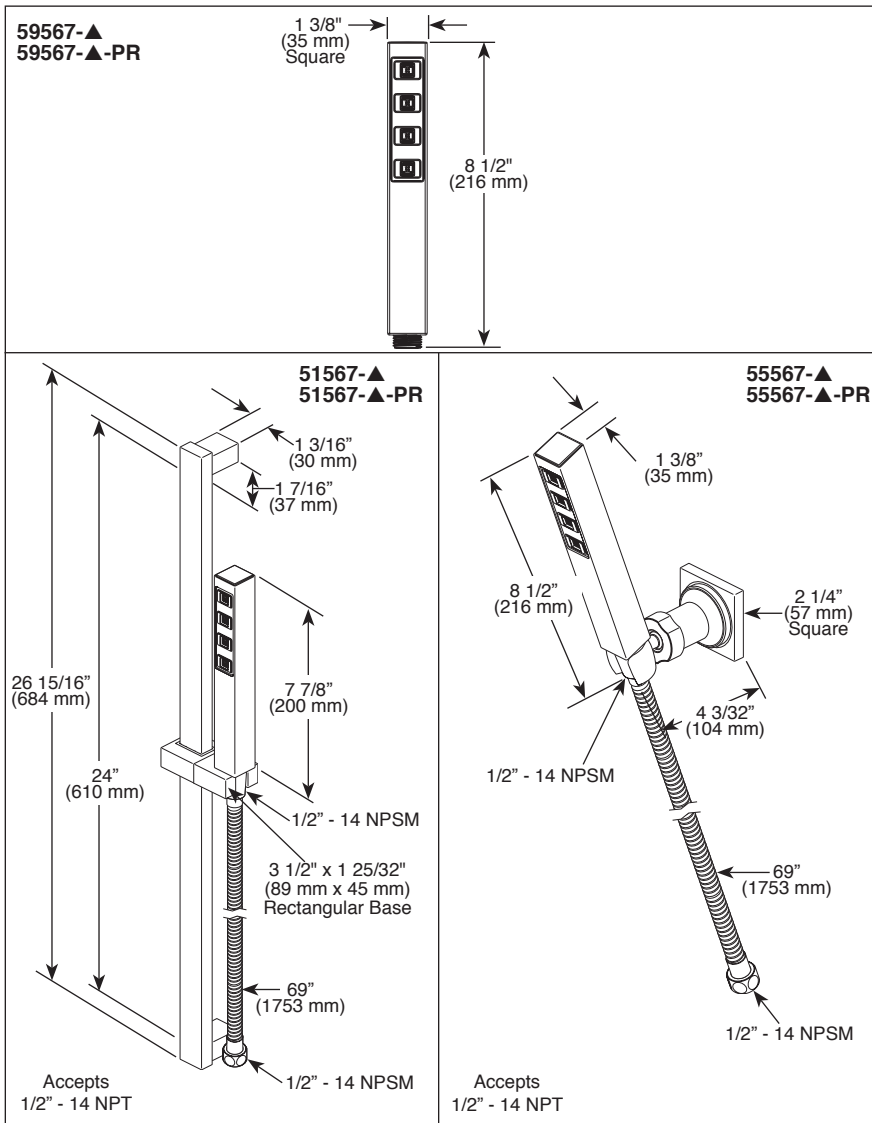

STANDARD SPECIFICATIONS:

- Max. flow rate 1.75 gpm @ 80 psi, 6.6 L/min @ 550 kPa
- Self-cleaning H₂Okinetic® spray holes
- Certified dual check valves for backflow protection
- 24" (610 mm) wall bar with adjustable slide (allows for adjustable shower height) - 51567 only. Not to be used as a Grab Bar. Not ADA compliant.
- Square wall mount bracket - 55567 only
- 60"-82" (1753 mm - 2083 mm) stretchable metal hose with matching finish
- Lumicoat® is not applied to the slide bar or shower hose
- Spray settings include: H₂Okinetic® spray

COMPLIES WITH:

- ASME A112.18.1 / CSA B125.1 ♦
 - ASME A112.18.3 ♦
 - EPA WaterSense®
- ♦ Your Delta hand shower incorporates a backflow protection system that has been tested to be in compliance with ASME A112.18.3 and ASME A112.18.1/CSA B125.1. It incorporates two certified check valves in series, which operate independently and are integral, non-serviceable parts of the wand assembly.