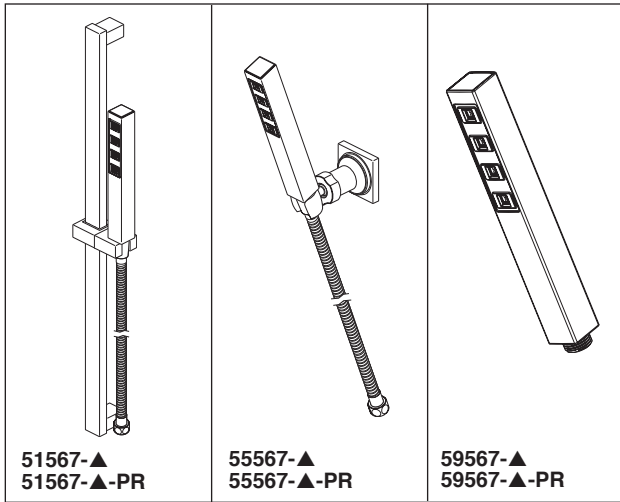

see what Delta can do™

H₂OKINETIC® HAND SHOWER

- Ara® Bath Collection
- Single-Setting Hand Shower

FEATURES:

- Touch-Clean® Spray Holes
- H₂Okinetic® Shower technology
- Lumicoat® Finish (-PR models only)
- Lumicoat® Finishes easily wipe clean without cleaners and chemicals on the products most commonly touched areas

STANDARD SPECIFICATIONS:

- Max. flow rate 1.75 gpm @ 80 psi, 6.6 L/min @ 550 kPa
- Self-cleaning H₂Okinetic® spray holes
- Certified dual check valves for backflow protection
- 24" (610 mm) wall bar with adjustable slide (allows for adjustable shower height) - 51567 only. Not to be used as a Grab Bar. Not ADA compliant.
- Square wall mount bracket - 55567 only
- 60"-82" (1753 mm - 2083 mm) stretchable metal hose with matching finish
- Lumicoat® is not applied to the slide bar or shower hose
- Spray settings include: H₂Okinetic® spray

COMPLIES WITH:

- ASME A112.18.1 / CSA B125.1 ♦
 - ASME A112.18.3 ♦
 - EPA WaterSense®
- ♦ Your Delta hand shower incorporates a backflow protection system that has been tested to be in compliance with ASME A112.18.3 and ASME A112.18.1/CSA B125.1. It incorporates two certified check valves in series, which operate independently and are integral, non-serviceable parts of the wand assembly.