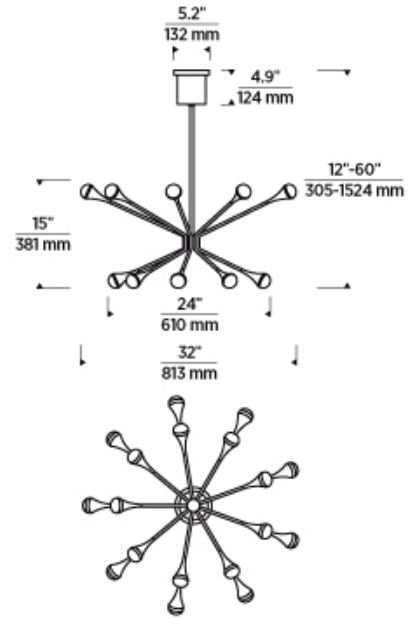

## SPECIFICATIONS

HARDWARE MATERIAL	Metal
SHADE MATERIAL	Acrylic
NET WEIGHT	13 lbs
HEIGHT	15in
WIDTH	32in
LENGTH	32in
UP LIGHT / DOWN LIGHT / BOTH?	
WET LISTED	
DAMP LISTED	Yes
DRY LISTED	
MIN. HANGING HEIGHT	31.9in
MAX HANGING HEIGHT	79.9in
TOTAL CORD LENGTH	
TOTAL STEM LENGTH	Up to 60in
STEM QTY	6
SLOPED CEILING ADAPTABLE?	Yes 35° Max
GENERAL LISTING	ETL Listed
INCLUDES	