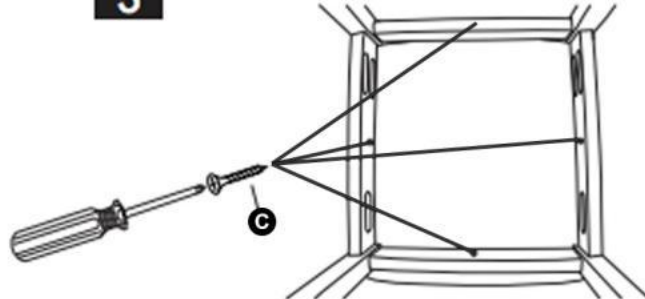

Hardware List for 2 chairs

NO	DESCRIPTION	QTY
A	JCBC M6 x 50mm 	12 pcs
B	Washer 	12 pcs
C	CSK M4 x 30mm 	12 pcs
D	CSK M4 x 38mm 	8 pcs
E	Wood Dowel 	8 pcs
F	Allen Key 	1 pc

2

3

Hardware List for 2 chairs

NO	DESCRIPTION	QTY
A	JCBC M6 x 50mm 	12 pcs
B	Washer 	12 pcs
C	CSK M4 x 30mm 	12 pcs
D	CSK M4 x 38mm 	8 pcs
E	Wood Dowel 	8 pcs
F	Allen Key 	1 pc

2

3

Hardware List for 2 chairs

NO	DESCRIPTION	QTY
A	JCBC M6 x 50mm 	12 pcs
B	Washer 	12 pcs
C	CSK M4 x 30mm 	12 pcs
D	CSK M4 x 38mm 	8 pcs
E	Wood Dowel 	8 pcs
F	Allen Key 	1 pc

2

3

Hardware List for 2 chairs

NO	DESCRIPTION	QTY
A	JCBC M6 x 50mm 	12 pcs
B	Washer 	12 pcs
C	CSK M4 x 30mm 	12 pcs
D	CSK M4 x 38mm 	8 pcs
E	Wood Dowel 	8 pcs
F	Allen Key 	1 pc

2

3