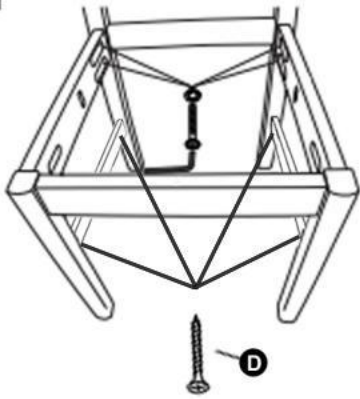

Hardware List for 2 chairs

NO	DESCRIPTION	QTY
A	JCBC M6 x 50mm 	12 pcs
B	Washer 	12 pcs
C	CSK M4 x 30mm 	12 pcs
D	CSK M4 x 38mm 	8 pcs
E	Wood Dowel 	8 pcs
F	Allen Key 	1 pc

2

3

Hardware List for 2 chairs

NO	DESCRIPTION	QTY
A	JCBC M6 x 50mm 	12 pcs
B	Washer 	12 pcs
C	CSK M4 x 30mm 	12 pcs
D	CSK M4 x 38mm 	8 pcs
E	Wood Dowel 	8 pcs
F	Allen Key 	1 pc

2

3

Hardware List for 2 chairs

NO	DESCRIPTION	QTY
A	JCBC M6 x 50mm 	12 pcs
B	Washer 	12 pcs
C	CSK M4 x 30mm 	12 pcs
D	CSK M4 x 38mm 	8 pcs
E	Wood Dowel 	8 pcs
F	Allen Key 	1 pc

2

3

Hardware List for 2 chairs

NO	DESCRIPTION	QTY
A	JCBC M6 x 50mm 	12 pcs
B	Washer 	12 pcs
C	CSK M4 x 30mm 	12 pcs
D	CSK M4 x 38mm 	8 pcs
E	Wood Dowel 	8 pcs
F	Allen Key 	1 pc

2

3