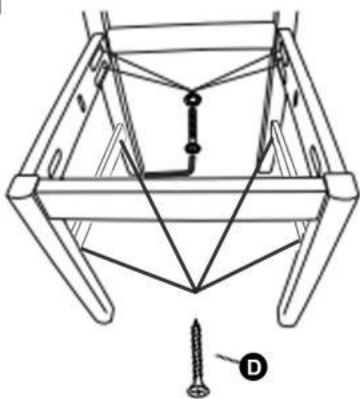

Hardware List for 2 chairs

NO	DESCRIPTION	QTY
A	JCBC M6 x 50mm 	12 pcs
B	Washer 	12 pcs
C	CSK M4 x 30mm 	12 pcs
D	CSK M4 x 38mm 	8 pcs
E	Wood Dowel 	8 pcs
F	Allen Key 	1 pc

2

3

Hardware List for 2 chairs

NO	DESCRIPTION	QTY
A	JCBC M6 x 50mm 	12 pcs
B	Washer 	12 pcs
C	CSK M4 x 30mm 	12 pcs
D	CSK M4 x 38mm 	8 pcs
E	Wood Dowel 	8 pcs
F	Allen Key 	1 pc

2

3

Hardware List for 2 chairs

NO	DESCRIPTION	QTY
A	JCBC M6 x 50mm 	12 pcs
B	Washer 	12 pcs
C	CSK M4 x 30mm 	12 pcs
D	CSK M4 x 38mm 	8 pcs
E	Wood Dowel 	8 pcs
F	Allen Key 	1 pc

2

3

Hardware List for 2 chairs

NO	DESCRIPTION	QTY
A	JCBC M6 x 50mm 	12 pcs
B	Washer 	12 pcs
C	CSK M4 x 30mm 	12 pcs
D	CSK M4 x 38mm 	8 pcs
E	Wood Dowel 	8 pcs
F	Allen Key 	1 pc

2

3