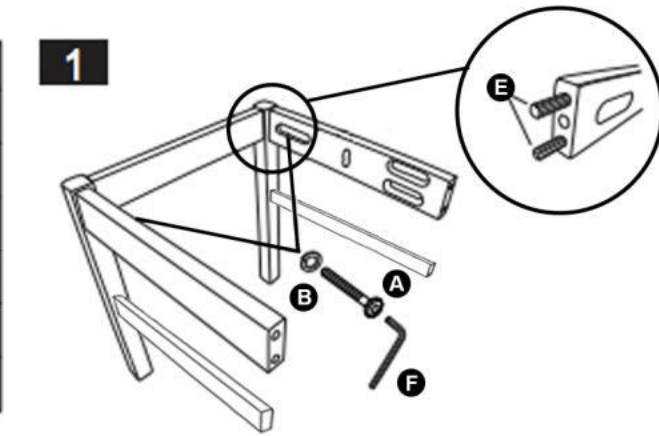

Hardware List for 2 chairs

NO	DESCRIPTION	QTY
A	JCBC M6 x 50mm 	12 pcs
B	Washer 	12 pcs
C	CSK M4 x 30mm 	12 pcs
D	CSK M4 x 38mm 	8 pcs
E	Wood Dowel 	8 pcs
F	Allen Key 	1 pc

2

3

Hardware List for 2 chairs

NO	DESCRIPTION	QTY
A	JCBC M6 x 50mm 	12 pcs
B	Washer 	12 pcs
C	CSK M4 x 30mm 	12 pcs
D	CSK M4 x 38mm 	8 pcs
E	Wood Dowel 	8 pcs
F	Allen Key 	1 pc

2

3

Hardware List for 2 chairs

NO	DESCRIPTION	QTY
A	JCBC M6 x 50mm 	12 pcs
B	Washer 	12 pcs
C	CSK M4 x 30mm 	12 pcs
D	CSK M4 x 38mm 	8 pcs
E	Wood Dowel 	8 pcs
F	Allen Key 	1 pc

2

3

Hardware List for 2 chairs

NO	DESCRIPTION	QTY
A	JCBC M6 x 50mm 	12 pcs
B	Washer 	12 pcs
C	CSK M4 x 30mm 	12 pcs
D	CSK M4 x 38mm 	8 pcs
E	Wood Dowel 	8 pcs
F	Allen Key 	1 pc

2

3