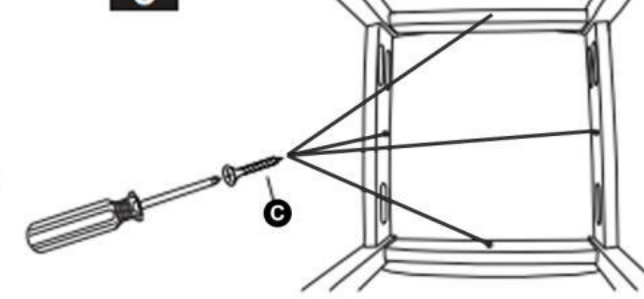

Hardware List for 2 chairs

NO	DESCRIPTION	QTY
A	JCBC M6 x 50mm 	12 pcs
B	Washer 	12 pcs
C	CSK M4 x 30mm 	12 pcs
D	CSK M4 x 38mm 	8 pcs
E	Wood Dowel 	8 pcs
F	Allen Key 	1 pc

2

3

Hardware List for 2 chairs

NO	DESCRIPTION	QTY
A	JCBC M6 x 50mm 	12 pcs
B	Washer 	12 pcs
C	CSK M4 x 30mm 	12 pcs
D	CSK M4 x 38mm 	8 pcs
E	Wood Dowel 	8 pcs
F	Allen Key 	1 pc

2

3

Hardware List for 2 chairs

NO	DESCRIPTION	QTY
A	JCBC M6 x 50mm 	12 pcs
B	Washer 	12 pcs
C	CSK M4 x 30mm 	12 pcs
D	CSK M4 x 38mm 	8 pcs
E	Wood Dowel 	8 pcs
F	Allen Key 	1 pc

2

3

Hardware List for 2 chairs

NO	DESCRIPTION	QTY
A	JCBC M6 x 50mm 	12 pcs
B	Washer 	12 pcs
C	CSK M4 x 30mm 	12 pcs
D	CSK M4 x 38mm 	8 pcs
E	Wood Dowel 	8 pcs
F	Allen Key 	1 pc

2

3