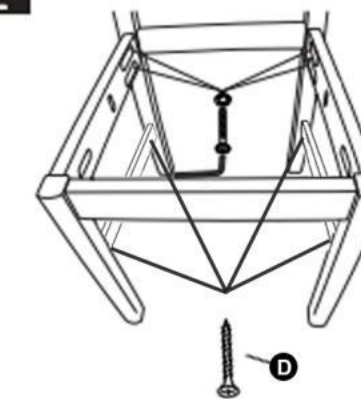

Hardware List for 2 chairs

NO	DESCRIPTION	QTY
A	JCBC M6 x 50mm 	12 pcs
B	Washer 	12 pcs
C	CSK M4 x 30mm 	12 pcs
D	CSK M4 x 38mm 	8 pcs
E	Wood Dowel 	8 pcs
F	Allen Key 	1 pc

2

3

Hardware List for 2 chairs

NO	DESCRIPTION	QTY
A	JCBC M6 x 50mm 	12 pcs
B	Washer 	12 pcs
C	CSK M4 x 30mm 	12 pcs
D	CSK M4 x 38mm 	8 pcs
E	Wood Dowel 	8 pcs
F	Allen Key 	1 pc

2

3

Hardware List for 2 chairs

NO	DESCRIPTION	QTY
A	JCBC M6 x 50mm 	12 pcs
B	Washer 	12 pcs
C	CSK M4 x 30mm 	12 pcs
D	CSK M4 x 38mm 	8 pcs
E	Wood Dowel 	8 pcs
F	Allen Key 	1 pc

2

3

Hardware List for 2 chairs

NO	DESCRIPTION	QTY
A	JCBC M6 x 50mm 	12 pcs
B	Washer 	12 pcs
C	CSK M4 x 30mm 	12 pcs
D	CSK M4 x 38mm 	8 pcs
E	Wood Dowel 	8 pcs
F	Allen Key 	1 pc

2

3