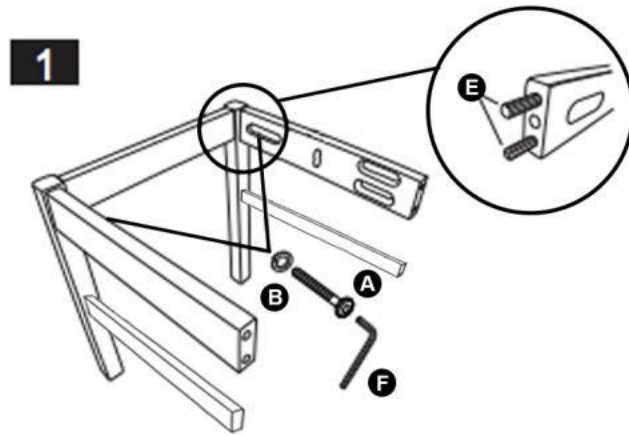

Hardware List for 2 chairs

NO	DESCRIPTION	QTY
A	JCBC M6 x 50mm 	12 pcs
B	Washer 	12 pcs
C	CSK M4 x 30mm 	12 pcs
D	CSK M4 x 38mm 	8 pcs
E	Wood Dowel 	8 pcs
F	Allen Key 	1 pc

2

3

Hardware List for 2 chairs

NO	DESCRIPTION	QTY
A	JCBC M6 x 50mm 	12 pcs
B	Washer 	12 pcs
C	CSK M4 x 30mm 	12 pcs
D	CSK M4 x 38mm 	8 pcs
E	Wood Dowel 	8 pcs
F	Allen Key 	1 pc

2

3

Hardware List for 2 chairs

NO	DESCRIPTION	QTY
A	JCBC M6 x 50mm 	12 pcs
B	Washer 	12 pcs
C	CSK M4 x 30mm 	12 pcs
D	CSK M4 x 38mm 	8 pcs
E	Wood Dowel 	8 pcs
F	Allen Key 	1 pc

2

3

Hardware List for 2 chairs

NO	DESCRIPTION	QTY
A	JCBC M6 x 50mm 	12 pcs
B	Washer 	12 pcs
C	CSK M4 x 30mm 	12 pcs
D	CSK M4 x 38mm 	8 pcs
E	Wood Dowel 	8 pcs
F	Allen Key 	1 pc

2

3