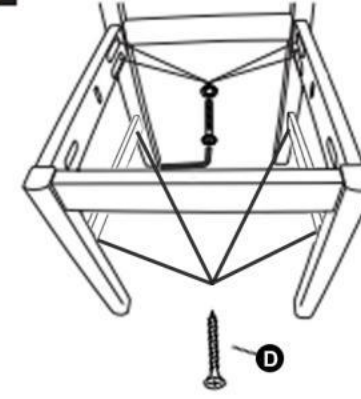

Hardware List for 2 chairs

NO	DESCRIPTION	QTY
A	JCBC M6 x 50mm 	12 pcs
B	Washer 	12 pcs
C	CSK M4 x 30mm 	12 pcs
D	CSK M4 x 38mm 	8 pcs
E	Wood Dowel 	8 pcs
F	Allen Key 	1 pc

2

3

Hardware List for 2 chairs

NO	DESCRIPTION	QTY
A	JCBC M6 x 50mm 	12 pcs
B	Washer 	12 pcs
C	CSK M4 x 30mm 	12 pcs
D	CSK M4 x 38mm 	8 pcs
E	Wood Dowel 	8 pcs
F	Allen Key 	1 pc

2

3

Hardware List for 2 chairs

NO	DESCRIPTION	QTY
A	JCBC M6 x 50mm 	12 pcs
B	Washer 	12 pcs
C	CSK M4 x 30mm 	12 pcs
D	CSK M4 x 38mm 	8 pcs
E	Wood Dowel 	8 pcs
F	Allen Key 	1 pc

2

3

Hardware List for 2 chairs

NO	DESCRIPTION	QTY
A	JCBC M6 x 50mm 	12 pcs
B	Washer 	12 pcs
C	CSK M4 x 30mm 	12 pcs
D	CSK M4 x 38mm 	8 pcs
E	Wood Dowel 	8 pcs
F	Allen Key 	1 pc

2

3