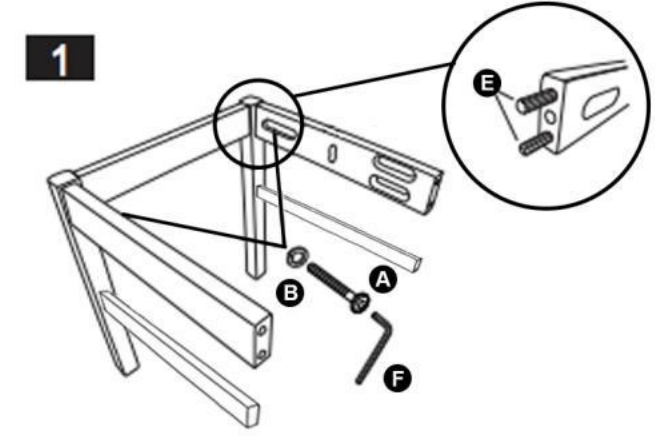

Hardware List for 2 chairs

NO	DESCRIPTION	QTY
A	JCBC M6 x 50mm 	12 pcs
B	Washer 	12 pcs
C	CSK M4 x 30mm 	12 pcs
D	CSK M4 x 38mm 	8 pcs
E	Wood Dowel 	8 pcs
F	Allen Key 	1 pc

2

3

Hardware List for 2 chairs

NO	DESCRIPTION	QTY
A	JCBC M6 x 50mm 	12 pcs
B	Washer 	12 pcs
C	CSK M4 x 30mm 	12 pcs
D	CSK M4 x 38mm 	8 pcs
E	Wood Dowel 	8 pcs
F	Allen Key 	1 pc

2

3

Hardware List for 2 chairs

NO	DESCRIPTION	QTY
A	JCBC M6 x 50mm 	12 pcs
B	Washer 	12 pcs
C	CSK M4 x 30mm 	12 pcs
D	CSK M4 x 38mm 	8 pcs
E	Wood Dowel 	8 pcs
F	Allen Key 	1 pc

2

3

Hardware List for 2 chairs

NO	DESCRIPTION	QTY
A	JCBC M6 x 50mm 	12 pcs
B	Washer 	12 pcs
C	CSK M4 x 30mm 	12 pcs
D	CSK M4 x 38mm 	8 pcs
E	Wood Dowel 	8 pcs
F	Allen Key 	1 pc

2

3