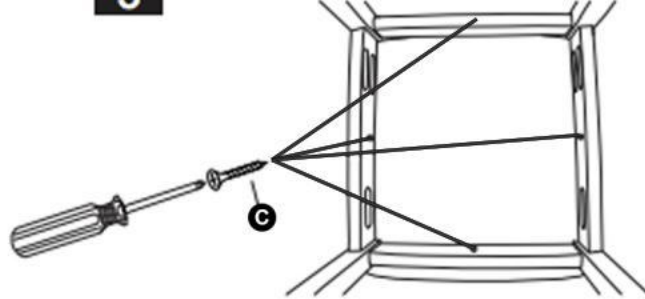

Hardware List for 2 chairs

NO	DESCRIPTION	QTY
A	JCBC M6 x 50mm 	12 pcs
B	Washer 	12 pcs
C	CSK M4 x 30mm 	12 pcs
D	CSK M4 x 38mm 	8 pcs
E	Wood Dowel 	8 pcs
F	Allen Key 	1 pc

2

3

Hardware List for 2 chairs

NO	DESCRIPTION	QTY
A	JCBC M6 x 50mm 	12 pcs
B	Washer 	12 pcs
C	CSK M4 x 30mm 	12 pcs
D	CSK M4 x 38mm 	8 pcs
E	Wood Dowel 	8 pcs
F	Allen Key 	1 pc

2

3

Hardware List for 2 chairs

NO	DESCRIPTION	QTY
A	JCBC M6 x 50mm 	12 pcs
B	Washer 	12 pcs
C	CSK M4 x 30mm 	12 pcs
D	CSK M4 x 38mm 	8 pcs
E	Wood Dowel 	8 pcs
F	Allen Key 	1 pc

2

3

Hardware List for 2 chairs

NO	DESCRIPTION	QTY
A	JCBC M6 x 50mm 	12 pcs
B	Washer 	12 pcs
C	CSK M4 x 30mm 	12 pcs
D	CSK M4 x 38mm 	8 pcs
E	Wood Dowel 	8 pcs
F	Allen Key 	1 pc

2

3