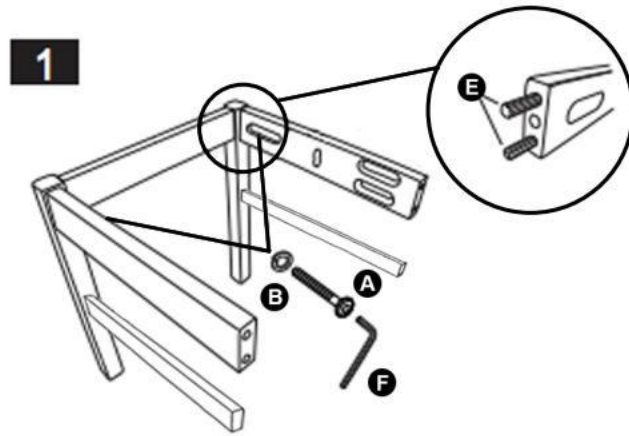

Hardware List for 2 chairs

NO	DESCRIPTION	QTY
A	JCBC M6 x 50mm 	12 pcs
B	Washer 	12 pcs
C	CSK M4 x 30mm 	12 pcs
D	CSK M4 x 38mm 	8 pcs
E	Wood Dowel 	8 pcs
F	Allen Key 	1 pc

2

3

Hardware List for 2 chairs

NO	DESCRIPTION	QTY
A	JCBC M6 x 50mm 	12 pcs
B	Washer 	12 pcs
C	CSK M4 x 30mm 	12 pcs
D	CSK M4 x 38mm 	8 pcs
E	Wood Dowel 	8 pcs
F	Allen Key 	1 pc

2

3

Hardware List for 2 chairs

NO	DESCRIPTION	QTY
A	JCBC M6 x 50mm 	12 pcs
B	Washer 	12 pcs
C	CSK M4 x 30mm 	12 pcs
D	CSK M4 x 38mm 	8 pcs
E	Wood Dowel 	8 pcs
F	Allen Key 	1 pc

2

3

Hardware List for 2 chairs

NO	DESCRIPTION	QTY
A	JCBC M6 x 50mm 	12 pcs
B	Washer 	12 pcs
C	CSK M4 x 30mm 	12 pcs
D	CSK M4 x 38mm 	8 pcs
E	Wood Dowel 	8 pcs
F	Allen Key 	1 pc

2

3