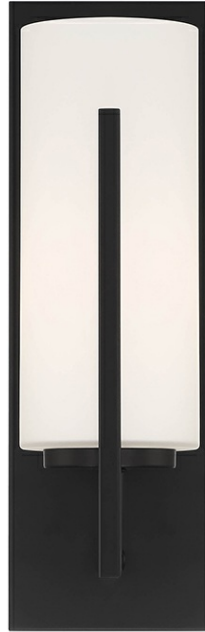

### Description

**Model:** D258M-WS-MB  
**Collection:** Cambria  
**Finish:** Matte Black  
**Shade:** Etched Opal Glass  
**Features:** Extends 7.25 inches from the wall

### Dimensions

**Width:** 4.5"  
**Height:** 14.5"  
**Extension:** 7.25"

### Lamping

- 1 Bulb(s), Medium Based Socket
- 60 Watts Max Each
- Twist LED, CFL, Incandescent
- Bulb(s) Not Included