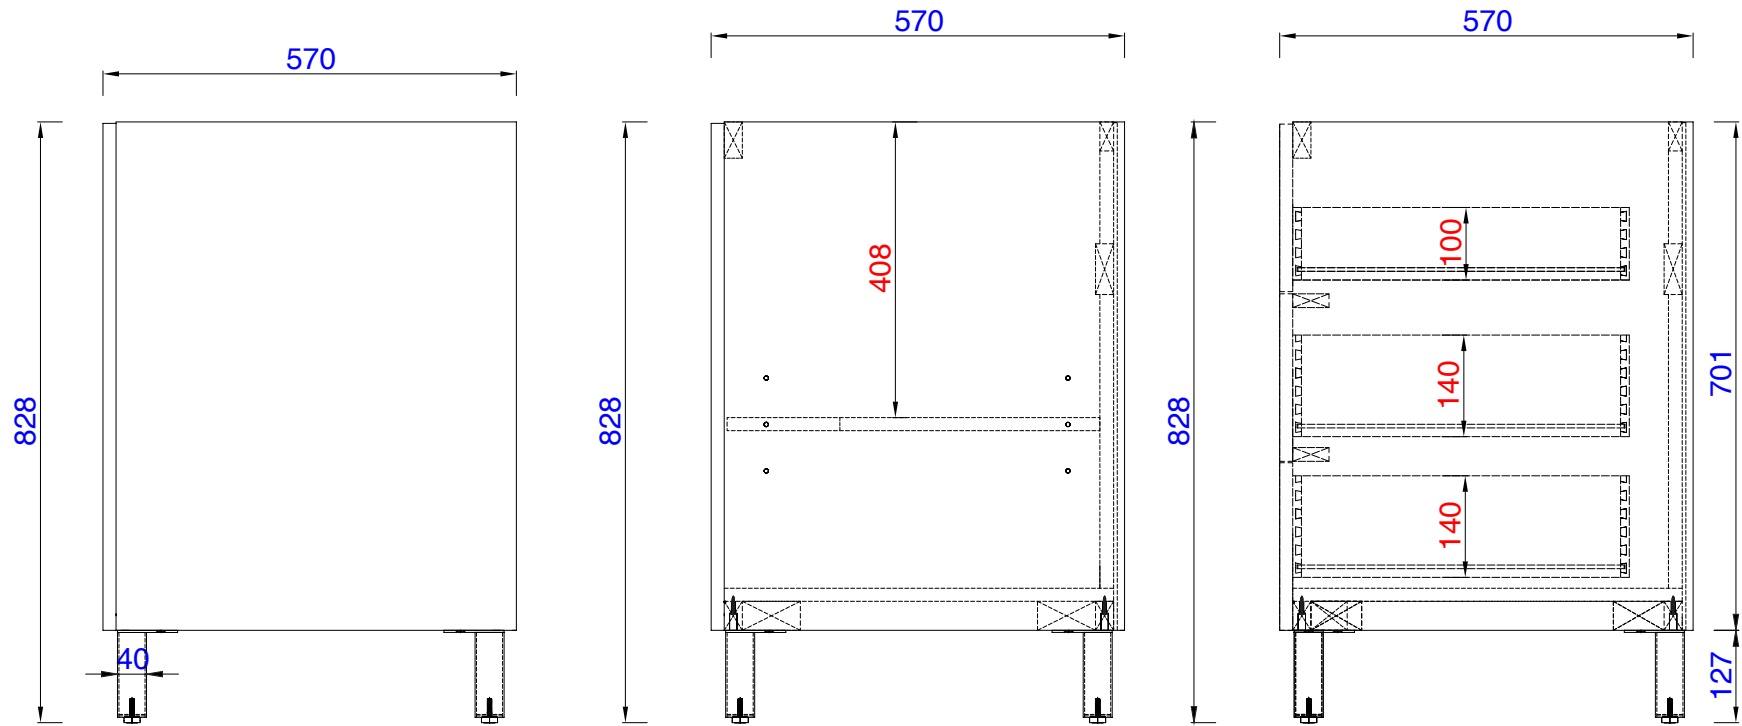

NOTE ONE: Countertops are not shown in these diagrams. (Cabinet Only)
NOTE TWO: This vanity does not have a Backsplash.

NOTE ONE: Countertops are not shown in these diagrams. (Cabinet Only)

NOTE TWO: Internal Shelves (Shown) are designed to align with sinks in James Martin's Optional Countertops. Customers' own countertops and sinks may align differently, and modification may be required.

NOTE ONE: Countertops are not shown in these diagrams. (Cabinet Only)
NOTE TWO: This vanity does not have a Backsplash.

NOTE ONE: Countertops are not shown in these diagrams. (Cabinet Only)
NOTE TWO: This vanity does not have a Backsplash.

NOTE ONE: Countertops are not shown in these diagrams. (Cabinet Only)

NOTE TWO: Internal Shelves (Shown) are designed to align with sinks in James Martin's Optional Countertops.
Customers' own countertops and sinks may align differently, and modification may be required.

NOTE ONE: Countertops are not shown in these diagrams. (Cabinet Only)
NOTE TWO: This vanity does not have a Backsplash.