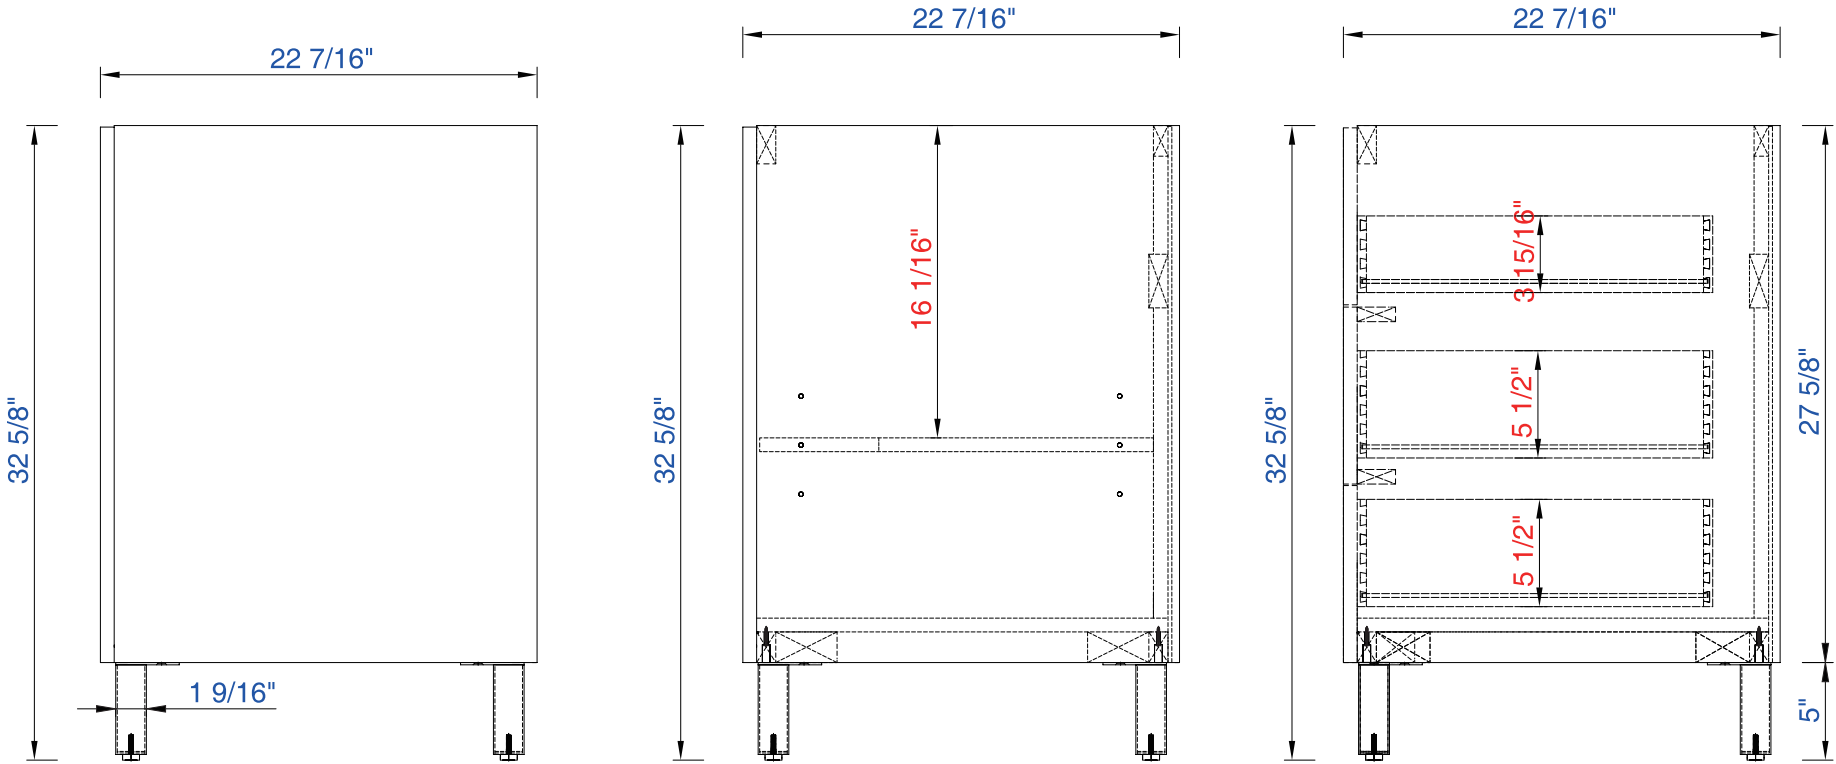

NOTE ONE: Countertops are not shown in these diagrams. (Cabinet Only)
NOTE TWO: This vanity does not have a Backsplash.

NOTE ONE: Countertops are not shown in these diagrams. (Cabinet Only)

NOTE TWO: Internal Shelves (Shown) are designed to align with sinks in James Martin's Optional Countertops. Customers' own countertops and sinks may align differently, and modification may be required.

NOTE ONE: Countertops are not shown in these diagrams. (Cabinet Only)
NOTE TWO: This vanity does not have a Backsplash.

NOTE ONE: Countertops are not shown in these diagrams. (Cabinet Only)
NOTE TWO: This vanity does not have a Backsplash.

NOTE ONE: Countertops are not shown in these diagrams. (Cabinet Only)

NOTE TWO: Internal Shelves (Shown) are designed to align with sinks in James Martin's Optional Countertops.
Customers' own countertops and sinks may align differently, and modification may be required.

NOTE ONE: Countertops are not shown in these diagrams. (Cabinet Only)
NOTE TWO: This vanity does not have a Backsplash.