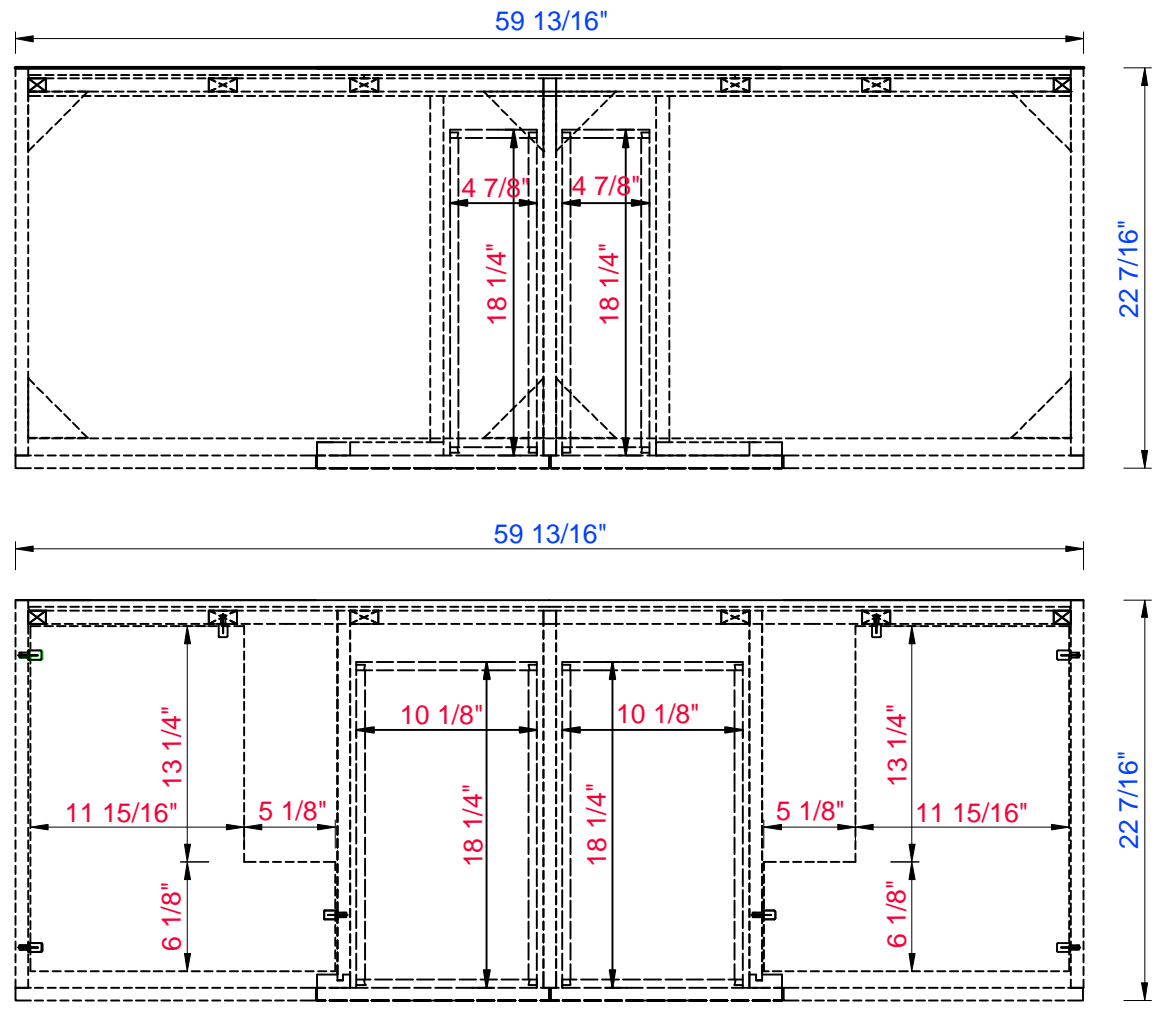

NOTE ONE: Countertops are not shown in these diagrams. (Cabinet Only)
NOTE TWO: This vanity does not have a Backsplash.

NOTE ONE: Countertops are not shown in these diagrams. (Cabinet Only)

NOTE TWO: Internal Shelves (Shown) are designed to align with sinks in James Martin's Optional Countertops. Customers' own countertops and sinks may align differently, and modification may be required.

NOTE ONE: Countertops are not shown in these diagrams. (Cabinet Only)
NOTE TWO: This vanity does not have a Backsplash.

NOTE ONE: Countertops are not shown in these diagrams. (Cabinet Only)
NOTE TWO: This vanity does not have a Backsplash.

NOTE ONE: Countertops are not shown in these diagrams. (Cabinet Only)

NOTE TWO: Internal Shelves (Shown) are designed to align with sinks in James Martin's Optional Countertops.
Customers' own countertops and sinks may align differently, and modification may be required.