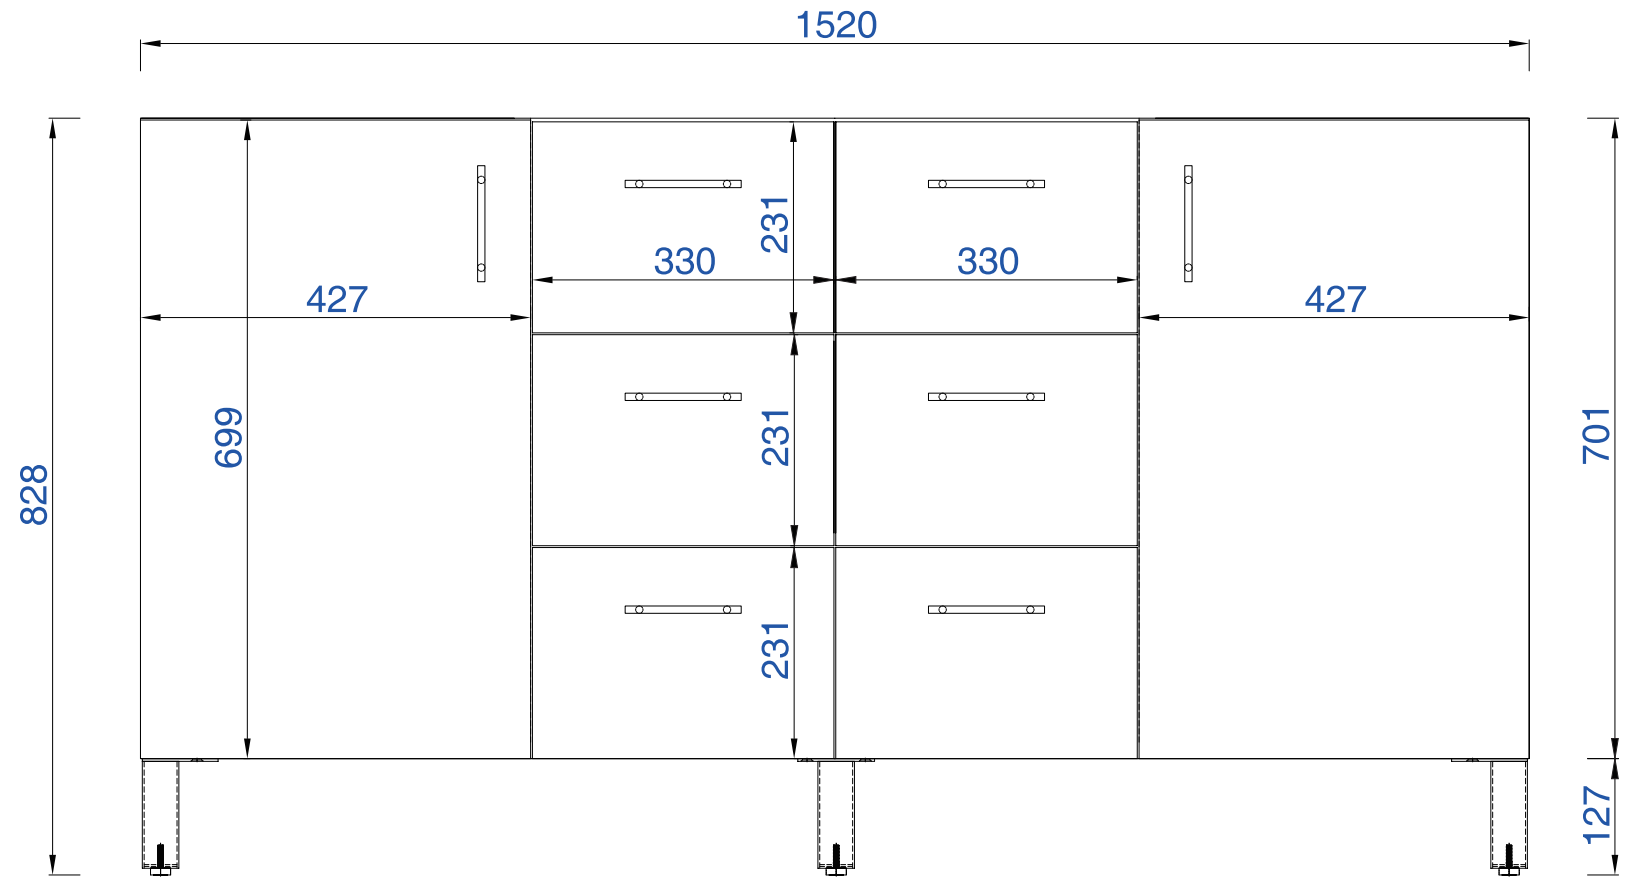

NOTE ONE: Countertops are not shown in these diagrams. (Cabinet Only)
NOTE TWO: This vanity does not have a Backsplash.

NOTE ONE: Countertops are not shown in these diagrams. (Cabinet Only)

NOTE TWO: Internal Shelves (Shown) are designed to align with sinks in James Martin's Optional Countertops. Customers' own countertops and sinks may align differently, and modification may be required.

NOTE ONE: Countertops are not shown in these diagrams. (Cabinet Only)
NOTE TWO: This vanity does not have a Backsplash.

NOTE ONE: Countertops are not shown in these diagrams. (Cabinet Only)
NOTE TWO: This vanity does not have a Backsplash.

NOTE ONE: Countertops are not shown in these diagrams. (Cabinet Only)

NOTE TWO: Internal Shelves (Shown) are designed to align with sinks in James Martin's Optional Countertops.
Customers' own countertops and sinks may align differently, and modification may be required.

NOTE ONE: Countertops are not shown in these diagrams. (Cabinet Only)
NOTE TWO: This vanity does not have a Backsplash.