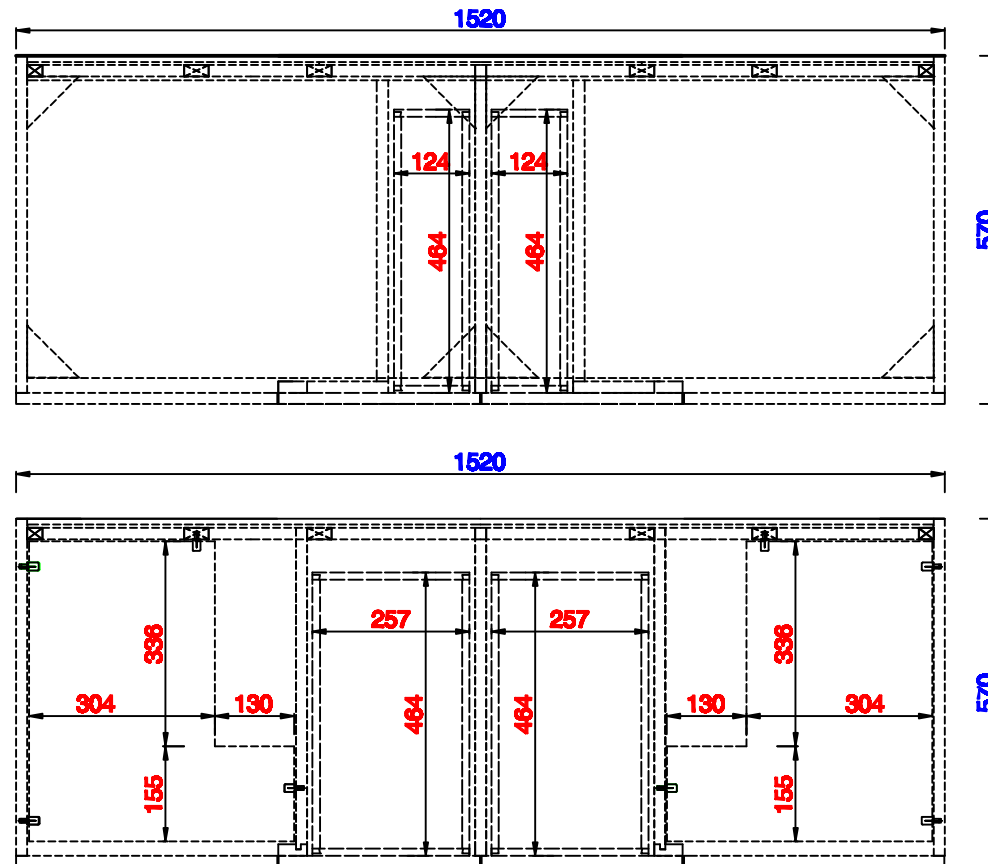

NOTE ONE: Countertops are not shown in these diagrams. (Cabinet Only)
NOTE TWO: This vanity does not have a Backsplash.

NOTE ONE: Countertops are not shown in these diagrams. (Cabinet Only)

NOTE TWO: Internal Shelves (Shown) are designed to align with sinks in James Martin's Optional Countertops. Customers' own countertops and sinks may align differently, and modification may be required.

NOTE ONE: Countertops are not shown in these diagrams. (Cabinet Only)
NOTE TWO: This vanity does not have a Backsplash.

NOTE ONE: Countertops are not shown in these diagrams. (Cabinet Only)
NOTE TWO: This vanity does not have a Backsplash.

NOTE ONE: Countertops are not shown in these diagrams. (Cabinet Only)

NOTE TWO: Internal Shelves (Shown) are designed to align with sinks in James Martin's Optional Countertops.
Customers' own countertops and sinks may align differently, and modification may be required.