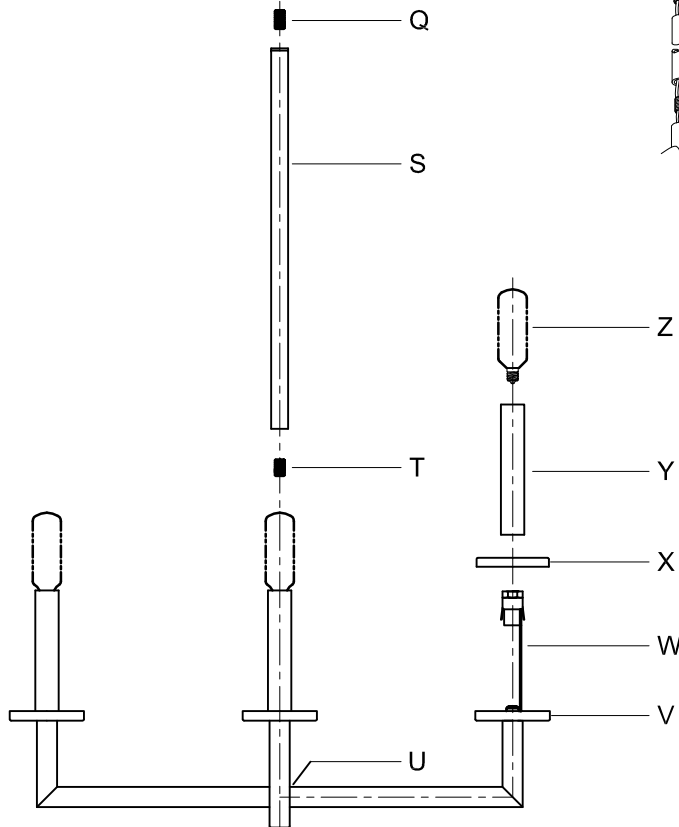

Assembly & Installation Instructions

CAUTION: Read instructions carefully and turn electricity off at main circuit breaker panel before beginning installation.

WARNING - If any Special Control Devices are used with this Fixture, Follow the Instructions Carefully to assure full compliance with N.E.C. requirements. If there are any questions, contact a Qualified Electrical Contractor.
CAUTION - All glass is fragile, use care when handling Glass component(s) and or Lamp(s).

CANOPY MOUNTING & WIRE CONNECTION ASSEMBLY STEPS:

ADJUST HEIGHT WITH "D"
 N A (TO LOCK)
 RÉGLEZ LA HAUTEUR AVEC "D"
 N A (À VERROUILLER)
 AJUSTA LA ALTURA CON "D"
 N A (APRETAR)

1. D, E → A
2. B, A → C
3. N, R, H → D
4. P → H (TO LOCK) (À VERROUILLER) (APRETAR)
5. F → M
6. L → M
7. J, K → L
8. L → H
9. F → L, K, J, H, D
10. F → G
11. J, K → H
12. M → P
13. P → Q

FIXTURE ASSEMBLY STEPS:

1. Q → S
2. T → S
3. T → U
4. X → V
5. Y → W
6. Z → W

B, C, G & Z
 (NOT FURNISHED)
 (NO INCLUIDA)
 (NON FOURNIE)

Instructions d'Assemblage et Installation

MISE EN GARDE: Lire les instructions avec soin et couper le courant au disjoncteur central avant de commencer l'installation.