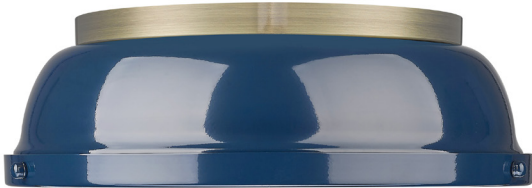

# Flush Mount - 14"

The 2-light Flush Mount combines traditional design with aged brass and a navy blue metal shade, creating a bold statement perfect for any space.

Fixture Finish:	Aged Brass	
Glass/Shade Finish:	Navy Blue	
Materials:	Steel	Steel
Fixture Width:	14"	35.56cm
Fixture Height:	4.25"	10.8cm
Fixture Depth:	14"	35.56cm
Glass/Shade Diameter:	13.75"	34.93cm
Glass/Shade Height:	4"	10.16cm
Canopy/Backplate:	10.25"W x 10.25"H x 0.75"D	26.04cm W x 26.04cm H x 1.91cm D
Chain:	NA	NA
Rod:	NA	NA
Wire:	8"	20.32cm
Bulb Type:	Incandescent, Type A	
Wattage:	2 x 60W(M)	
Voltage:	120	
Install Position:	NA	
Approved Location:	Damp Location	

Sloped Ceiling:	No
ADA:	No
Close-to-ceiling:	Yes
Bulbs Included:	No
Dimmable:	Yes

- The iconic "barn light" silhouette is a vintage-inspired staple of rustic and country Farmhouse design.
- Ideal for low ceilings in hallways, closets, laundry areas, bathrooms, and more — compact design meets wide illumination.
- Customizable Design: Create a flush mount light that's uniquely yours. Choose from five finishes (aged brass, matte black, chrome, pewter, and rubbed bronze) and eleven shade styles to perfectly match your decor, including glass, metal, and vibrant color options.