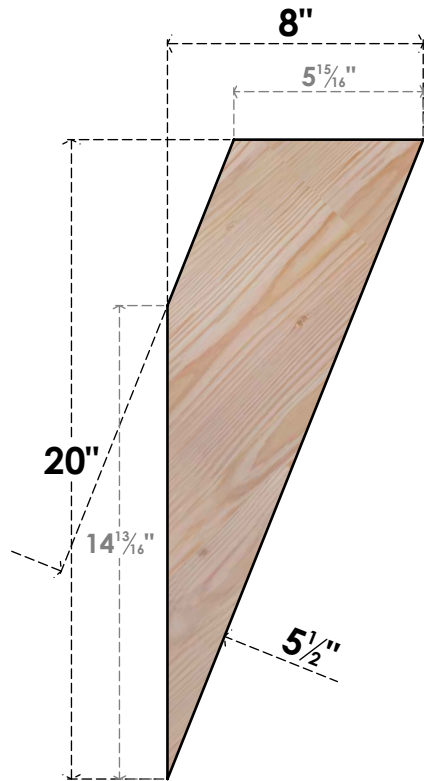

BRC06X08X20TRA00SDF

5 1/2"W X 8"D X 20"H TRADITIONAL SMOOTH BRACE, DOUGLAS FIR

SIDE

FRONT

EKENA MILLWORK
2300 WEST MAIN ST.
CLARKSVILLE, TX 75426
TOLL FREE: 866-607-0453
WWW.EKENAMILLWORK.COM

NOTES

1. INSTALLATION TO BE COMPLETED IN ACCORDANCE WITH MANUFACTURER'S SPECIFICATIONS.
2. DRAWING MAY NOT BE TO SCALE
3. THIS DRAWING IS INTENDED FOR DESIGN AND PLANNING PURPOSES ONLY.
4. ALL INFORMATION CONTAINED HEREIN WAS CURRENT AT THE TIME OF DEVELOPMENT BUT MUST BE REVIEWED AND APPROVED BY THE PRODUCT MANUFACTURER TO BE CONSIDERED ACCURATE.
5. PRODUCTS ARE NOT KILN DRIED. THIS ITEM IS UNIQUE AND WILL CONTAIN THE NATURAL VARIATIONS THAT THE WOOD SPECIES OFFERS. THIS MAY RESULT IN VARIATIONS UP TO 1/4"