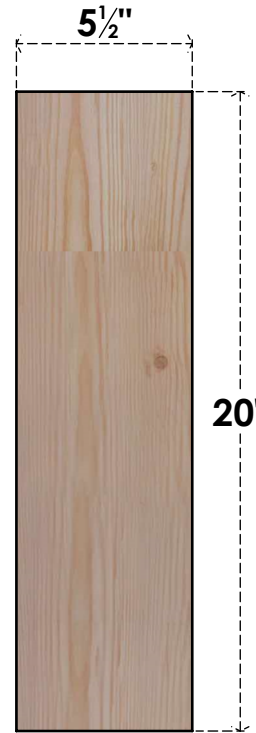

BRC06X08X20TRA00SDF

5 1/2"W X 8"D X 20"H TRADITIONAL SMOOTH BRACE, DOUGLAS FIR

SIDE

FRONT

EKENA MILLWORK
2300 WEST MAIN ST.
CLARKSVILLE, TX 75426
TOLL FREE: 866-607-0453
WWW.EKENAMILLWORK.COM

NOTES

1. INSTALLATION TO BE COMPLETED IN ACCORDANCE WITH MANUFACTURER'S SPECIFICATIONS.
2. DRAWING MAY NOT BE TO SCALE
3. THIS DRAWING IS INTENDED FOR DESIGN AND PLANNING PURPOSES ONLY.
4. ALL INFORMATION CONTAINED HEREIN WAS CURRENT AT THE TIME OF DEVELOPMENT BUT MUST BE REVIEWED AND APPROVED BY THE PRODUCT MANUFACTURER TO BE CONSIDERED ACCURATE.
5. PRODUCTS ARE NOT KILN DRIED. THIS ITEM IS UNIQUE AND WILL CONTAIN THE NATURAL VARIATIONS THAT THE WOOD SPECIES OFFERS. THIS MAY RESULT IN VARIATIONS UP TO 1/4"