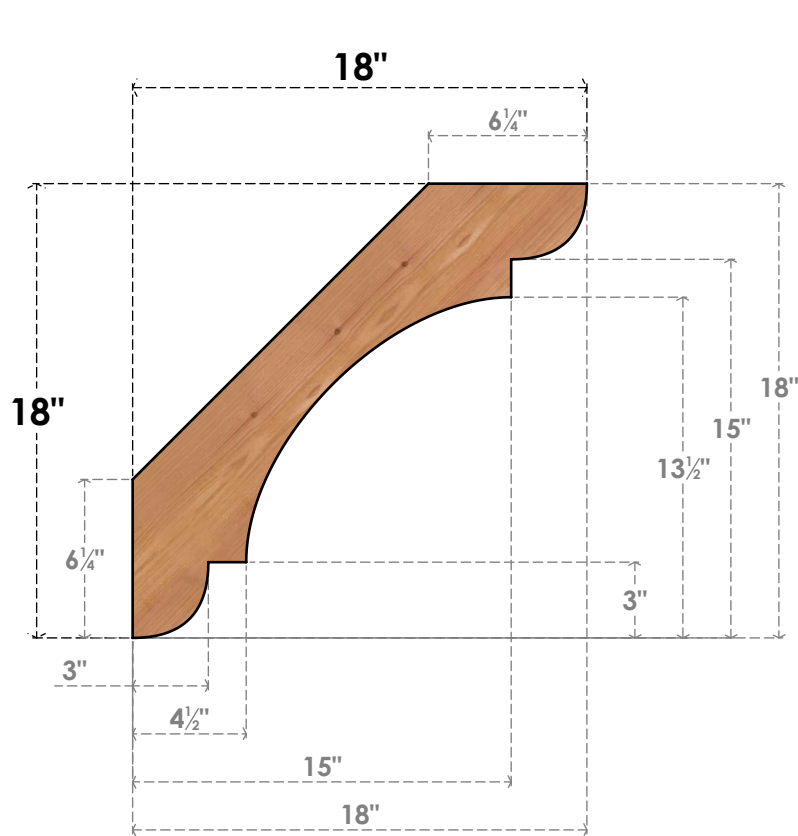

BRC06X18X18OLY00SWR

5 1/2"W X 18"D X 18"H OLYMPIC SMOOTH BRACE, WESTERN RED CEDAR

SIDE

FRONT

EKENA MILLWORK
 2300 WEST MAIN ST.
 CLARKSVILLE, TX 75426
 TOLL FREE: 866-607-0453
 WWW.EKENAMILLWORK.COM

NOTES

1. INSTALLATION TO BE COMPLETED IN ACCORDANCE WITH MANUFACTURER'S SPECIFICATIONS.
2. DRAWING MAY NOT BE TO SCALE
3. THIS DRAWING IS INTENDED FOR DESIGN AND PLANNING PURPOSES ONLY.
4. ALL INFORMATION CONTAINED HEREIN WAS CURRENT AT THE TIME OF DEVELOPMENT BUT MUST BE REVIEWED AND APPROVED BY THE PRODUCT MANUFACTURER TO BE CONSIDERED ACCURATE.
5. PRODUCTS ARE NOT KILN DRIED. THIS ITEM IS UNIQUE AND WILL CONTAIN THE NATURAL VARIATIONS THAT THE WOOD SPECIES OFFERS. THIS MAY RESULT IN VARIATIONS UP TO 1/4"