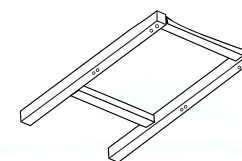

LIST OF HARDWARE

NO.	HARDWARE	QTY.
1	WOODEN DOWEL 10*40 	08
2	F - CREW 7*90 	08
3	ALLEN KEY A4 	01
4	Portable Drill Bit 	01

ASSEMBLY INSTRUCTIONS

- BAR CHAIR

STEP 1
ASSEMBLE WITH THE CHAIR BACK
ON SOFT SURFACE AS SHOWN ABOVE.

Back x1

Seat x1

x4

Leg x1