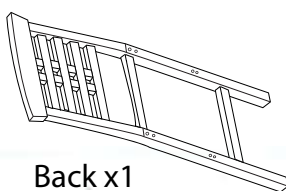

LIST OF HARDWARE

NO.	HARDWARE	QTY.
1	WOODEN DOWEL 10*40 	08
2	F - CREW 7*90 	08
3	ALLEN KEY A4 	01
4	Portable Drill Bit 	01

ASSEMBLY INSTRUCTIONS

- BAR CHAIR

STEP 1
ASSEMBLE WITH THE CHAIR BACK
ON SOFT SURFACE AS SHOWN ABOVE.

Back x1

Seat x1

x4

Leg x1