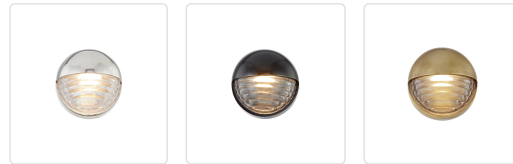

PALAIS WV330106

FIXTURE DIMENSIONS	D5-5/8" x E3-3/4"
LIGHT SOURCE	AC LED Module
WATTAGE	9W
TOTAL LUMENS	720lm
DELIVERED LUMENS	PNCR-300lm*; UBCR-250lm*; VBCR-270lm*;
VOLTAGE	120V
COLOR TEMPERATURE	3000K
CRI (RA)	90CRI
DIMMABLE	Yes, ELV Dimmer (Not Included)
GLASS DETAILS	Clear Glass
MATERIAL	Glass; Iron;
INSTALL OPTIONS	All Orientation; Wall;
ADA COMPLIANT	YES
LOCATION	Damp
BRAND	Alora

[D - Diameter, L - Length, W - Width, H - Height, E - Extension]

AVAILABLE FINISHES:

WV330106PNCR	WV330106UBCR	WV330106VBCR
Polished Nickel/Ribbed Glass	Ribbed Glass/Urban Bronze	Ribbed Glass/Vintage Brass