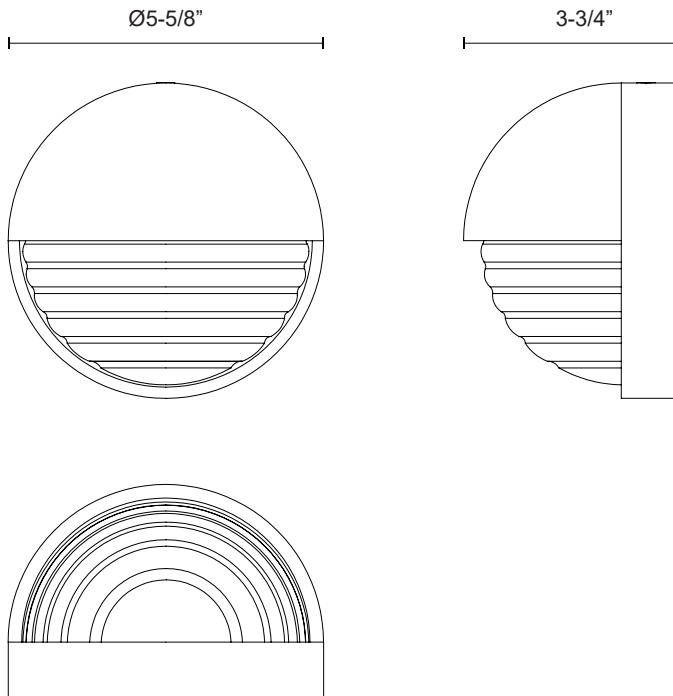

PALAIS WV330106

FIXTURE DIMENSIONS	D5-5/8" x E3-3/4"
LIGHT SOURCE	AC LED Module
WATTAGE	9W
TOTAL LUMENS	720lm
DELIVERED LUMENS	PNCR-300lm*; UBCR-250lm*; VBCR-270lm*;
VOLTAGE	120V
COLOR TEMPERATURE	3000K
CRI (RA)	90CRI
DIMMABLE	Yes, ELV Dimmer (Not Included)
GLASS DETAILS	Clear Glass
MATERIAL	Glass; Iron;
INSTALL OPTIONS	All Orientation; Wall;
ADA COMPLIANT	YES
LOCATION	Damp
BRAND	Alora

[D - Diameter, L - Length, W - Width, H - Height, E - Extension]

AVAILABLE FINISHES:

WV330106PNCR	WV330106UBCR	WV330106VBCR
Polished Nickel/Ribbed Glass	Ribbed Glass/Urban Bronze	Ribbed Glass/Vintage Brass