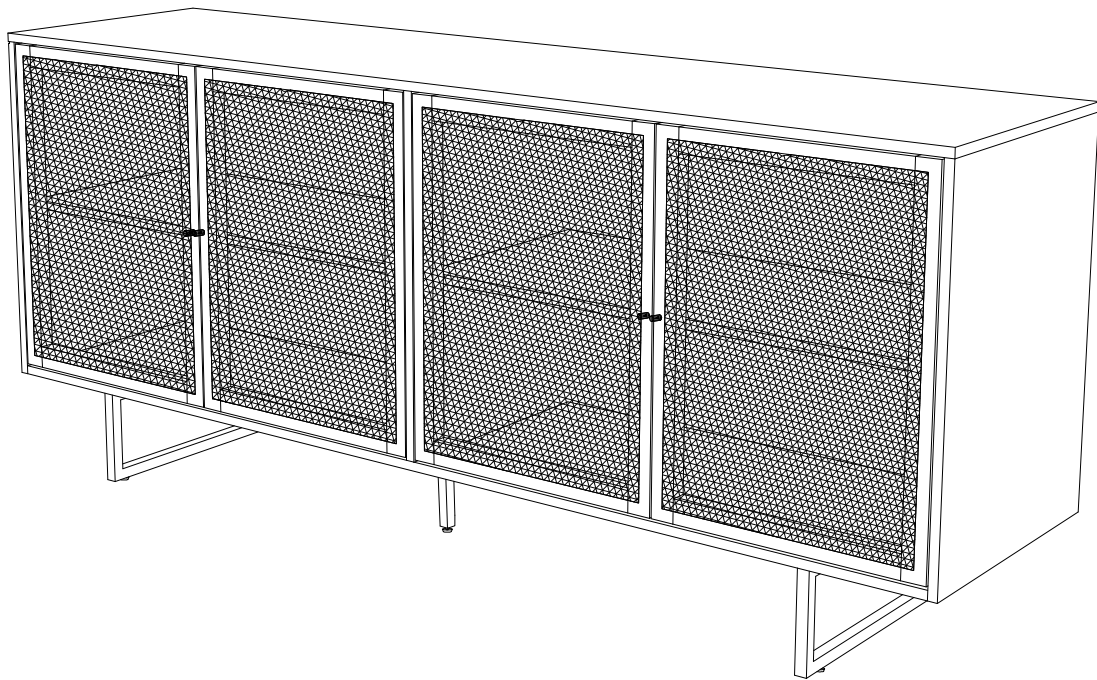

# Assembly Instruction

## Sideboard

Hardware and Component list:

NO.	Hardware List	Size	Q'ty
A	 Allen key	4 mm	1
B	 Allen bolt	6x16 mm	14
C	 Washer	8x25 mm	14

1

CAUTION : Please do not over tighten bolts.