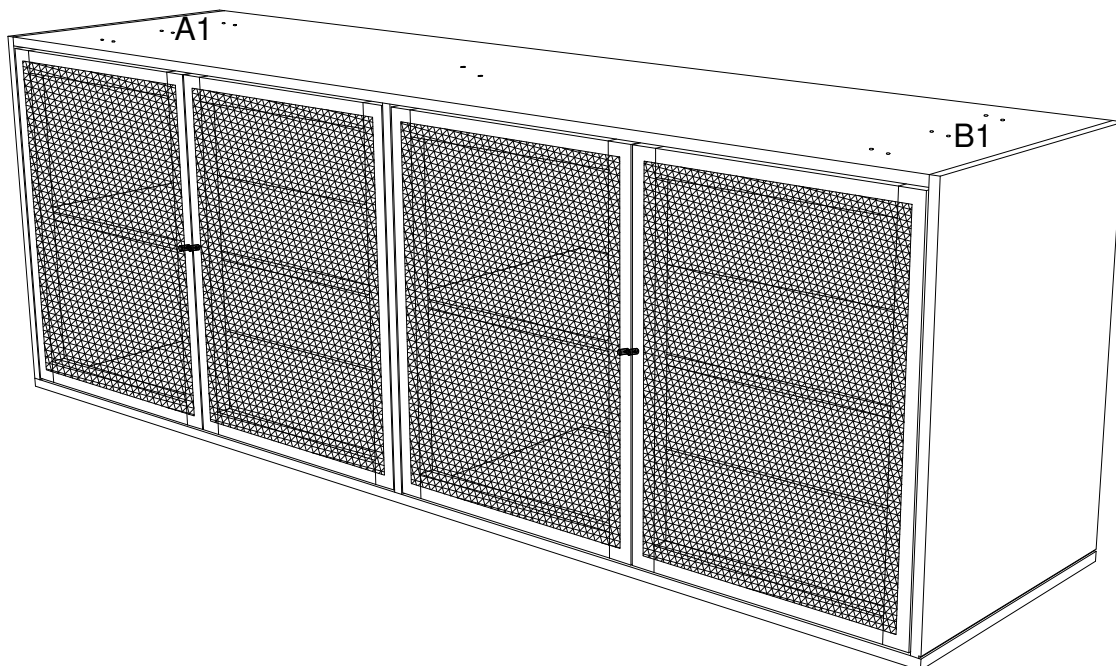

# Assembly Instruction

## Sideboard

Hardware and Component list:

NO.	Hardware List	Size	Q'ty
A	 Allen key	4 mm	1
B	 Allen bolt	6x16 mm	14
C	 Washer	8x25 mm	14

1

CAUTION : Please do not over tighten bolts.