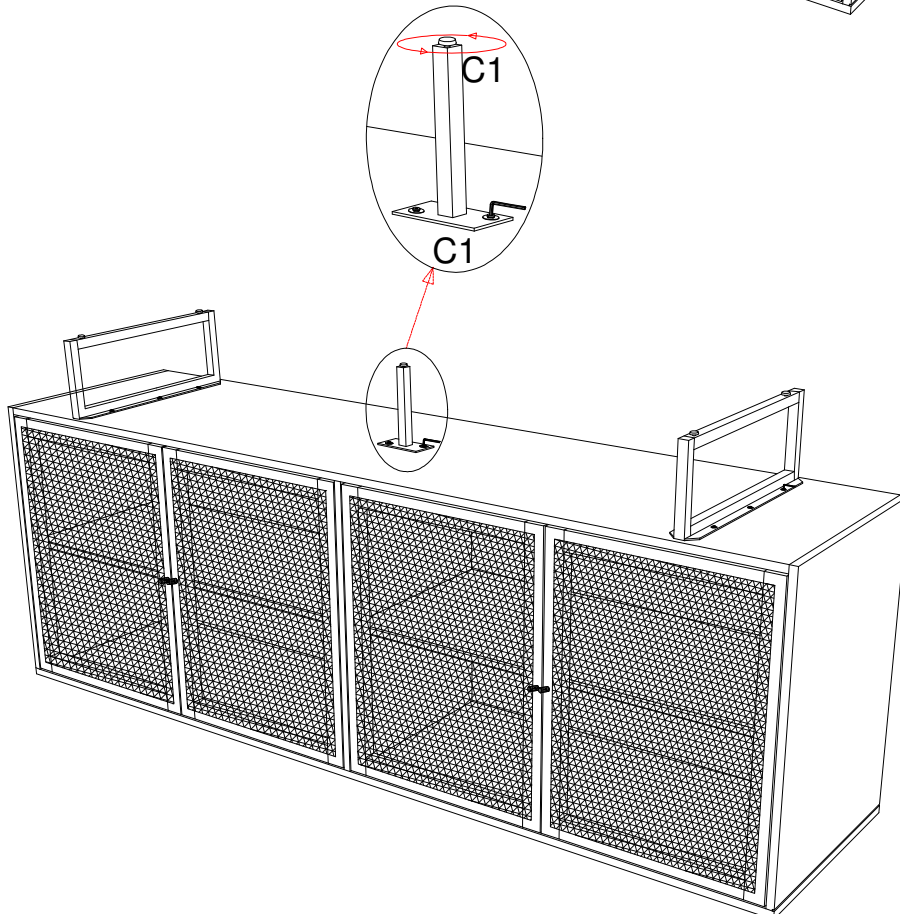

CAUTION : Please do not over tighten bolts.