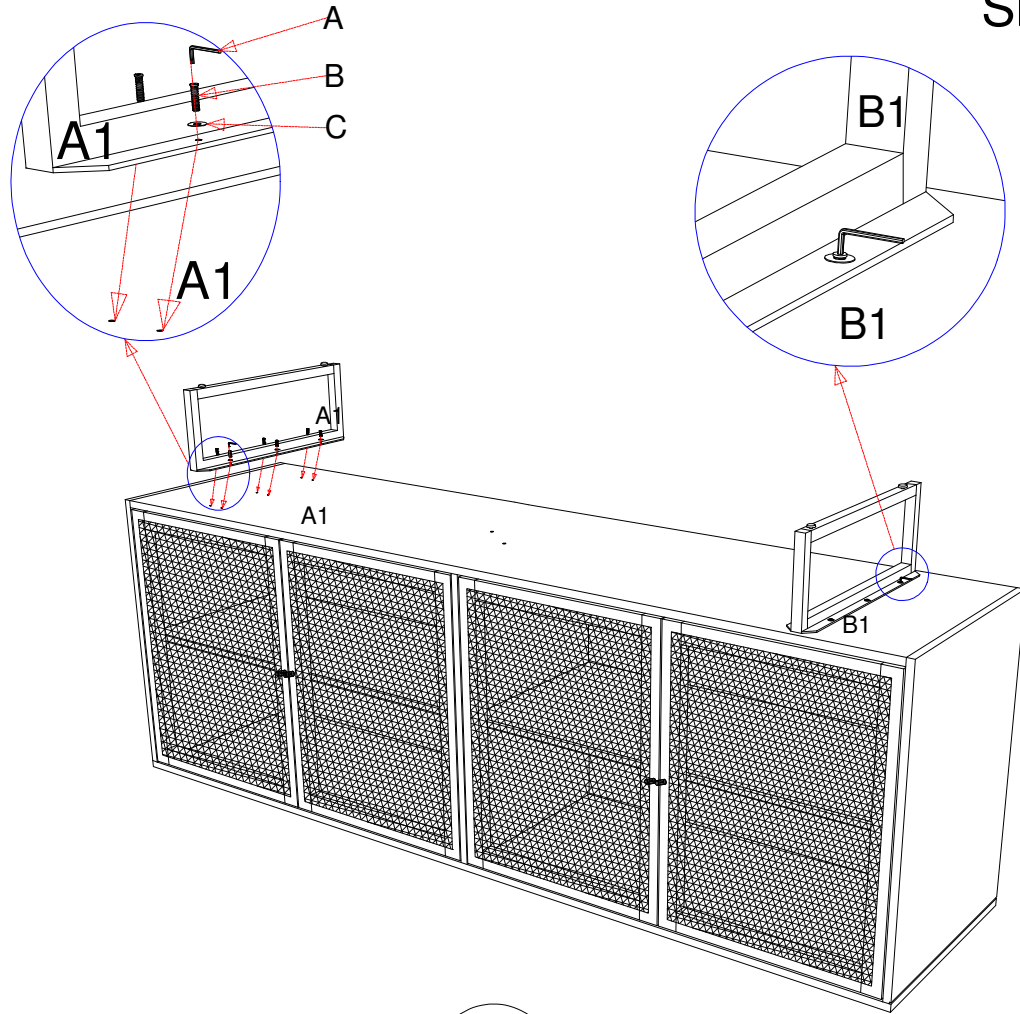

Assembly Instruction

Carmel Collection

Sideboard

2

3