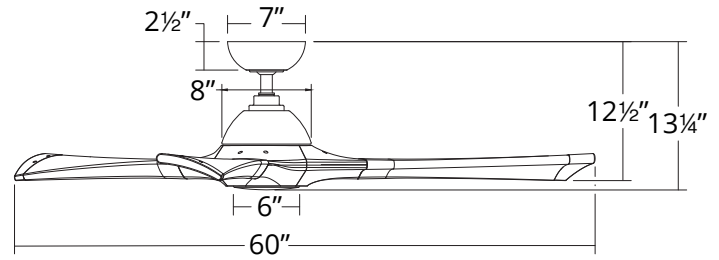

WOODY

FR-W1814-60L

60" Ceiling Fan

MODERN FORMS

SMART FANS

PRODUCT DESCRIPTION

With sturdy blades crafted from solid wood- properly treated to weather the outdoors- this smart fan is rugged refinement to the core. Take control of it with our exclusive Modern Forms app- features like Adaptive Learning make life easier every day by suggesting optimized schedules, while a powerful DC motor inside keeps things running smooth, quiet and up to 70% more efficient than traditional AC fans. Choose a bronze housing with dark walnut wood, matte black with distressed koa or graphite with weathered gray.

FEATURES

- 6 fan speeds through both Summer and Winter Modes
- Silent DC motor
- Optional LED light kit included
- Includes BT wall control (FR-W1814-60L-MB/DK comes with a remote control)
- Compatible with Modern Forms app

AIRFLOW/ENERGY EFFICIENCY

Weighted-Average/High Airflow CFM:	5612/7306
Weighted-Average/High Energy Use (W):	13/32
Estimated Yearly Energy Cost ($):	5
Weighted-Average/High Efficiency (CFM/W):	276/276
Max RPM:	145

ORDER NUMBER

Model	Housing	Blade
FR-W1814-60L	BZ <i>Bronze</i>	DW <i>Dark Walnut</i>
	GH <i>Graphite</i>	WG <i>Weathered Gray</i>
	MB <i>Matte Black</i>	DK <i>Distressed Koa</i>

Example: **FR-W1814-60L-MB/DK**

For 2700K add "-27" ; for 3500K add "-35" before the finish: **FR-W1814-60L27MBDK**

*Results may vary based on application and surroundings.

*This fan comes uni-pack - blade select options are not available

The Modern Forms app synchronizes seamlessly with smart home devices you already own

modernforms.com
Phone (800) 526.2588
Fax (800) 526.2585

Headquarters/Eastern Distribution Center
44 Harbor Park Drive
Port Washington, NY 11050

Central Distribution Center
1600 Distribution Ct
Lithia Springs, GA 30122

Western Distribution Center
1750 Archibald Avenue
Ontario, CA 91760

SPECIFICATIONS

Construction:	Aluminum, Paulownia
Blade:	13° Pitch, 60" sweep
Downrod:	1" O.D. x 4.5"H included
Mounting Slope:	Up to 30°
Wire:	80"
Hanging Weight:	13 lbs
Total Power:	32W
Standards:	UL/cUL Wet Location listed, Title 24 JA8-2016 Compliant, Title 20, Energy Star rated
Motor Type:	125 x 20 sensorless DC motor

WIRELESS PERFORMANCE

Wi-Fi Range:	Up to 150 ft*
Bluetooth Range:	Up to 150 ft*

LUMINAIRE PERFORMANCE

Light Source:	LED
Light Wattage:	19.5W
Lumens/Delivered Lumens:	1600/846
Dimming:	Integrated
CRI:	90
Color Temperature:	3000K (2700K/3500K options available)
Rated Life:	50,000 hours