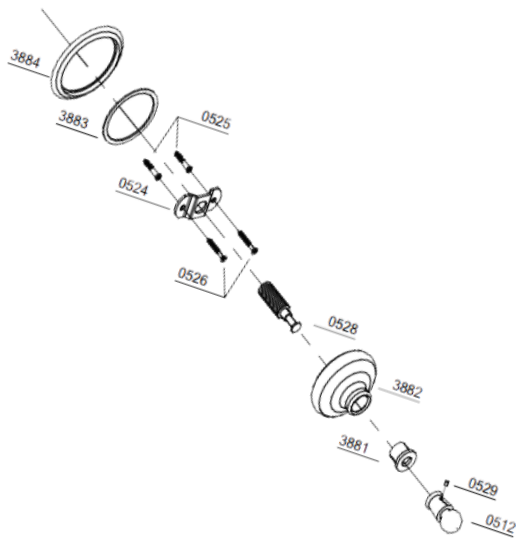

## The Porcelain Vintage Style Wall Mounted Robe Hook with Solid Brass and Mounting Hardware

### COMPONENTS LIST

BILL OF MATERIAL				
ITEM	PT/ASSY	DESCRIPTION	TYPE	QTY
1	0525	Tile Anchor	ASSEMBLY	2
2	0524	Mounting Bracket	ASSEMBLY	2
3	0526	Screw	ASSEMBLY	1
4	0528	ASM	ASSEMBLY	1
5	3882	Handle Escutcheon	ASSEMBLY	1
6	3881	Escutcheon Bonnet	ASSEMBLY	1
7	0529	Final Robe Hook	ASSEMBLY	2
8	0512	Post	ASSEMBLY	2