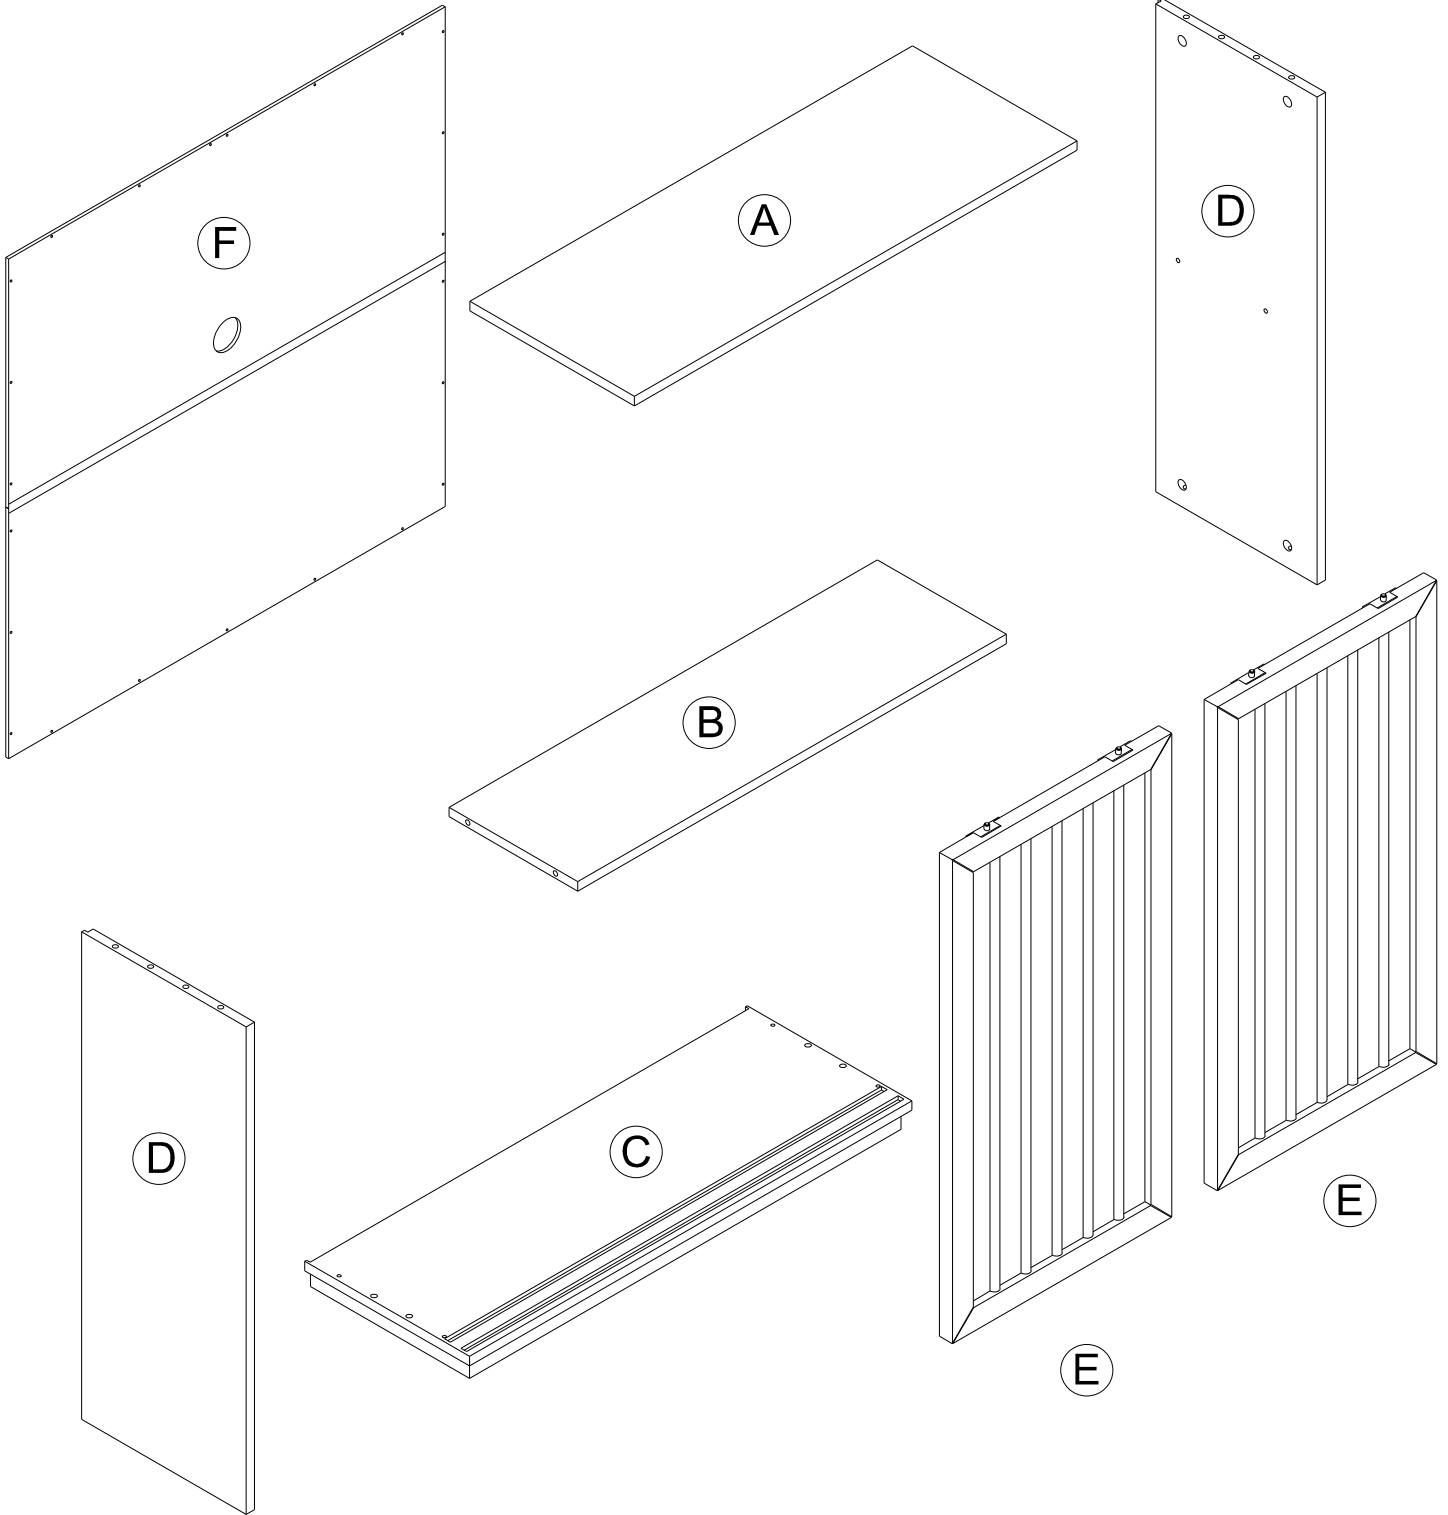

Recommended installers:2

Put a carpet on the floor
before unpacking

Estimate installation time:
30minutes

ASSEMBLY INSTRUCTIONS

PART LIST

Item no.	Reference Image	Qty	Item no.	Reference Image	Qty
Ⓐ		X1	Ⓔ		X2
Ⓑ		X1	Ⓕ		X1
Ⓒ		X1			
Ⓓ		X2			

HARDWARE LIST

Item no.	Reference Image	Qty	Item no.	Reference Image	Qty
①	 Ø8*30mm	X8	④	 Ø6.5*Ø3*15mm	X22+2
②		X12+1	⑤		X1
③		X12+1			

ASSEMBLY INSTRUCTIONS

ASSEMBLY INSTRUCTIONS

1

(A) 1pc

(C) 1pc

(1) 8pcs

2pcs

C

Ø8*3/4"

1pcs

D

Ø8*1-1/2"

1pcs

E