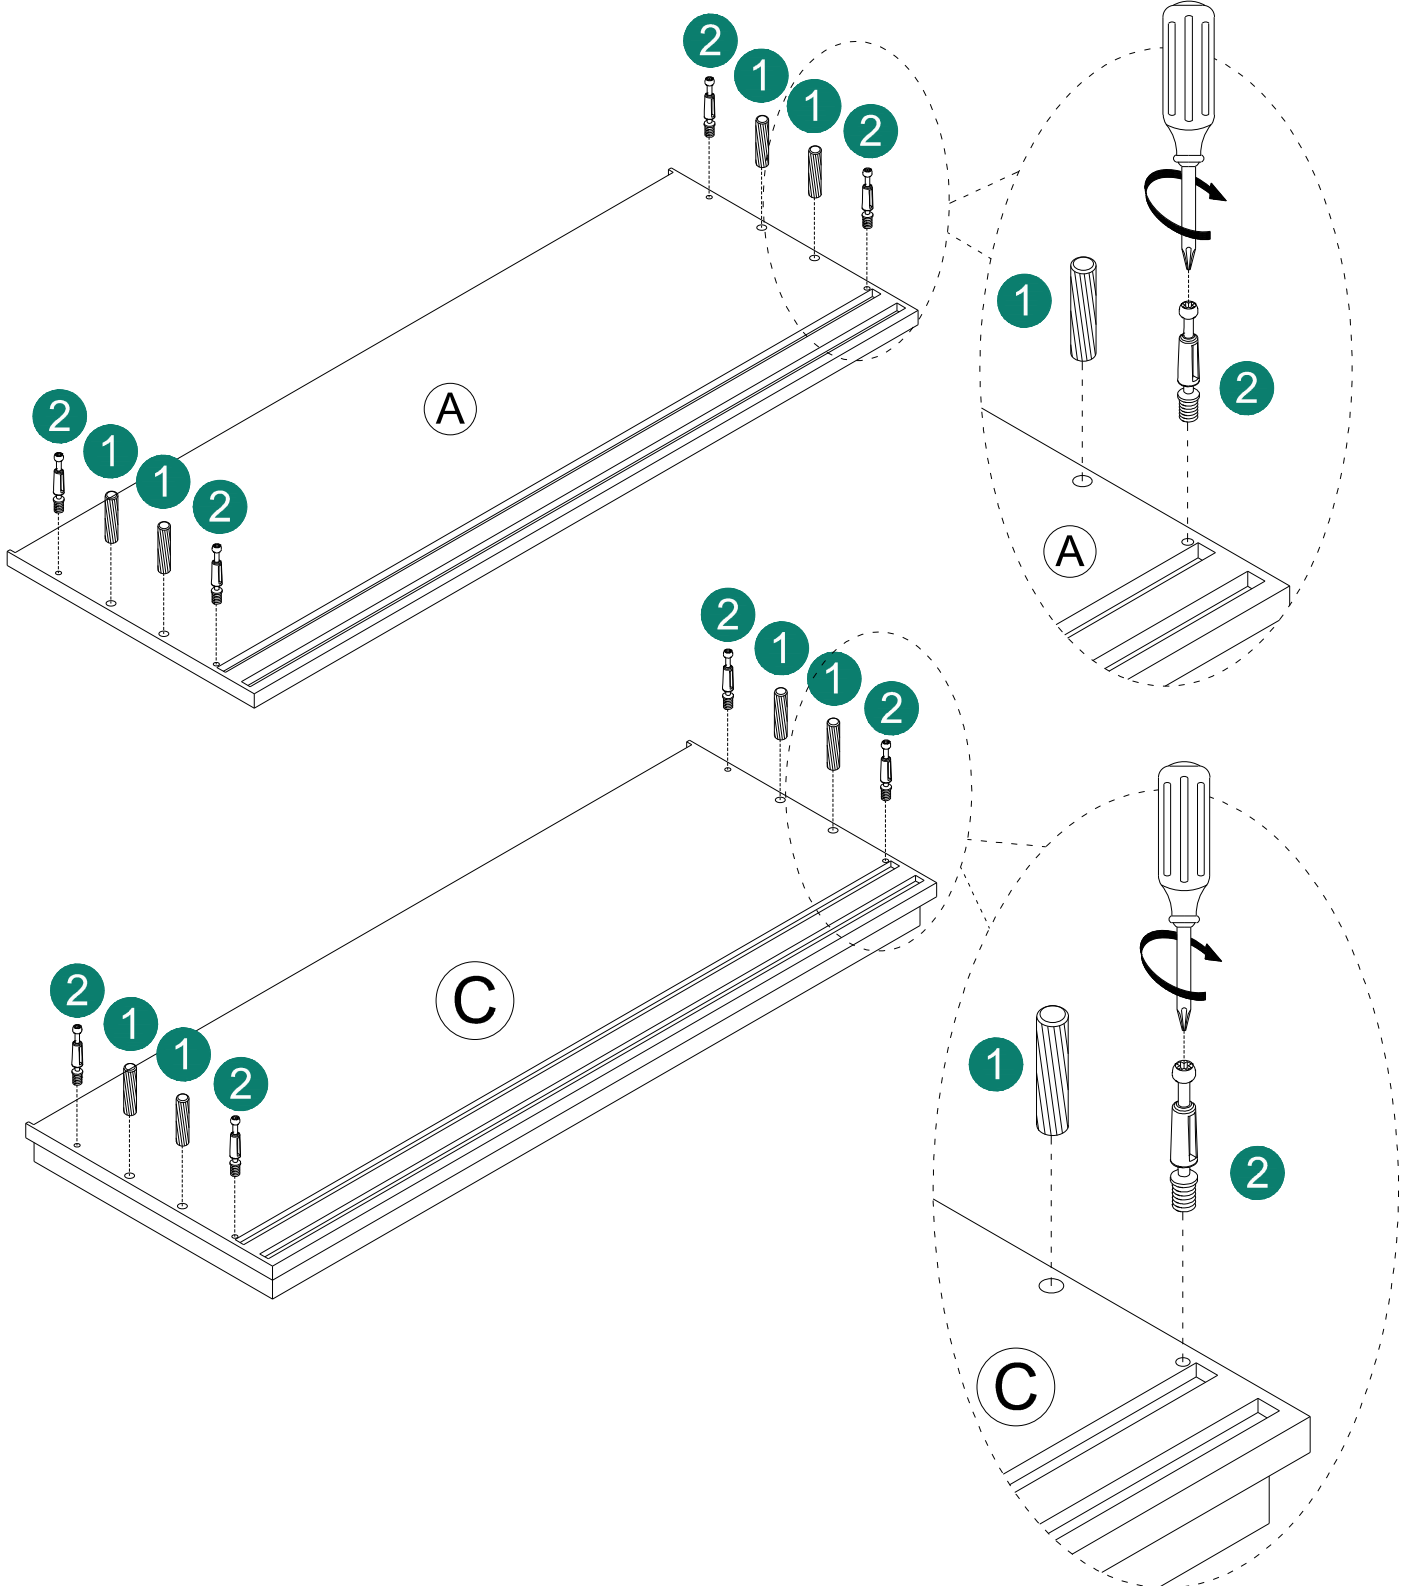

HARDWARE LIST

Item no.	Reference Image	Qty	Item no.	Reference Image	Qty
①	 Ø8*30mm	X8	④	 Ø6.5*Ø3*15mm	X22+2
②		X12+1	⑤		X1
③		X12+1			

ASSEMBLY INSTRUCTIONS

ASSEMBLY INSTRUCTIONS

1

(A) 1pc

(C) 1pc

(1) 8pcs

(2) 8pcs

ASSEMBLY INSTRUCTIONS

2

D 2pc

2 4pcs

ASSEMBLY INSTRUCTIONS

3

B 1pc

2pcs

C

Ø8*3/4"

1pcs

D

Ø8*1-1/2"

1pcs

E