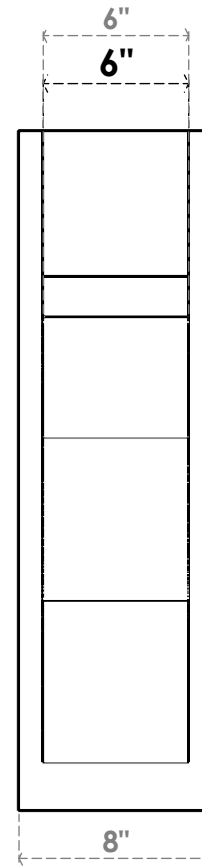

ITEM NUMBER: OUTUROC060X080X16000X28000X060X020X060FST44RCPR

6"W TOP X 8"W BACK X 16"D X 28"H X 6"T TOP X 2"T BACK TIMBERTHANE ROUGH CEDAR FUNSTON FAUX WOOD OPEN OUTLOOKER, BLOCK TOP AND BACK, 6"W CLOSED BRACE, PRIMED TAN

SIDE PROFILE

FRONT PROFILE

ISOMETRIC

EKENA MILLWORK
2300 WEST MAIN ST.
CLARKSVILLE, TX 75426
TOLL FREE: 866-607-0453
WWW.EKENAMILLWORK.COM

NOTES

1. INSTALLATION TO BE COMPLETED IN ACCORDANCE WITH MANUFACTURER'S SPECIFICATIONS.
2. DRAWING MAY NOT BE TO SCALE
3. THIS DRAWING IS INTENDED FOR DESIGN AND PLANNING PURPOSES ONLY.
4. ALL INFORMATION CONTAINED HEREIN WAS CURRENT AT THE TIME OF DEVELOPMENT BUT MUST BE REVIEWED AND APPROVED BY THE PRODUCT MANUFACTURER TO BE CONSIDERED ACCURATE.
5. TIMBERTHANE ARCHITECTURAL PRODUCTS ARE MADE FROM HIGH DENSITY URETHANE AND COME FACTORY PRIMED