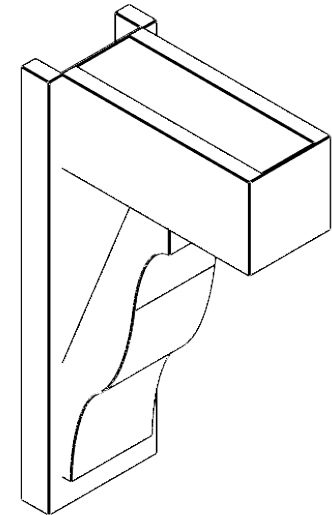

ITEM NUMBER: OUTUROC060X080X16000X28000X060X020X060FST44RCPR

6"W TOP X 8"W BACK X 16"D X 28"H X 6"T TOP X 2"T BACK TIMBERTHANE ROUGH CEDAR FUNSTON FAUX WOOD OPEN OUTLOOKER, BLOCK TOP AND BACK, 6"W CLOSED BRACE, PRIMED TAN

SIDE PROFILE

FRONT PROFILE

ISOMETRIC

EKENA MILLWORK
2300 WEST MAIN ST.
CLARKSVILLE, TX 75426
TOLL FREE: 866-607-0453
WWW.EKENAMILLWORK.COM

NOTES

1. INSTALLATION TO BE COMPLETED IN ACCORDANCE WITH MANUFACTURER'S SPECIFICATIONS.
2. DRAWING MAY NOT BE TO SCALE
3. THIS DRAWING IS INTENDED FOR DESIGN AND PLANNING PURPOSES ONLY.
4. ALL INFORMATION CONTAINED HEREIN WAS CURRENT AT THE TIME OF DEVELOPMENT BUT MUST BE REVIEWED AND APPROVED BY THE PRODUCT MANUFACTURER TO BE CONSIDERED ACCURATE.
5. TIMBERTHANE ARCHITECTURAL PRODUCTS ARE MADE FROM HIGH DENSITY URETHANE AND COME FACTORY PRIMED