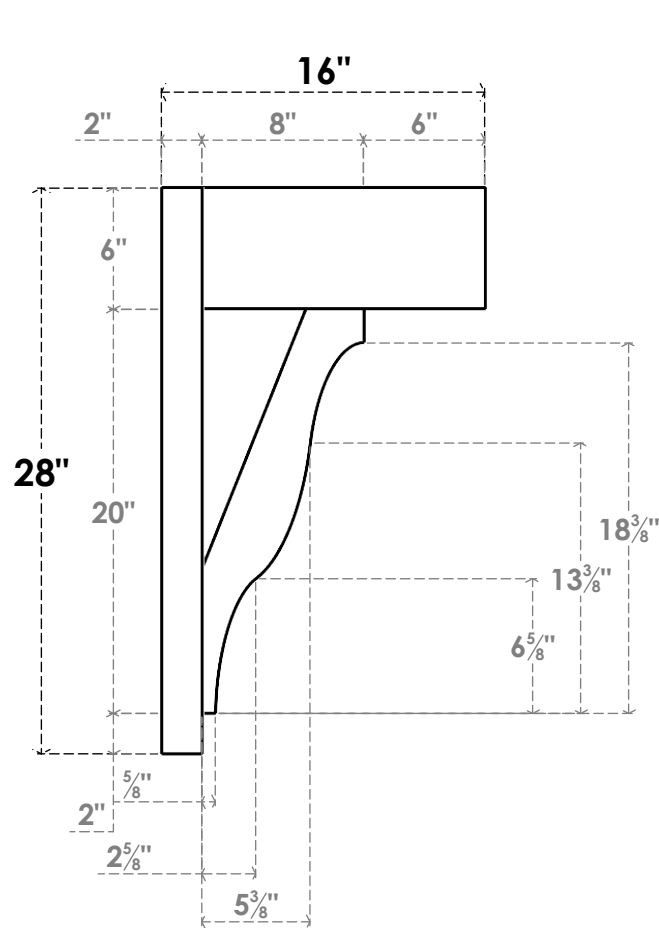

ITEM NUMBER: OUTUROC060X080X16000X28000X060X020X060FST44RCPR

6"W TOP X 8"W BACK X 16"D X 28"H X 6"T TOP X 2"T BACK TIMBERTHANE ROUGH CEDAR FUNSTON FAUX WOOD OPEN OUTLOOKER, BLOCK TOP AND BACK, 6"W CLOSED BRACE, PRIMED TAN

SIDE PROFILE

FRONT PROFILE

ISOMETRIC

EKENA MILLWORK
2300 WEST MAIN ST.
CLARKSVILLE, TX 75426
TOLL FREE: 866-607-0453
WWW.EKENAMILLWORK.COM

NOTES

1. INSTALLATION TO BE COMPLETED IN ACCORDANCE WITH MANUFACTURER'S SPECIFICATIONS.
2. DRAWING MAY NOT BE TO SCALE
3. THIS DRAWING IS INTENDED FOR DESIGN AND PLANNING PURPOSES ONLY.
4. ALL INFORMATION CONTAINED HEREIN WAS CURRENT AT THE TIME OF DEVELOPMENT BUT MUST BE REVIEWED AND APPROVED BY THE PRODUCT MANUFACTURER TO BE CONSIDERED ACCURATE.
5. TIMBERTHANE ARCHITECTURAL PRODUCTS ARE MADE FROM HIGH DENSITY URETHANE AND COME FACTORY PRIMED