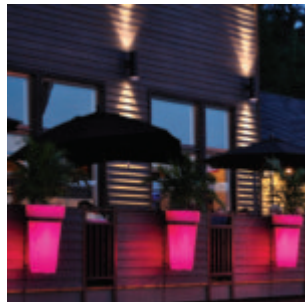

Options

- Wired only

See product on our website