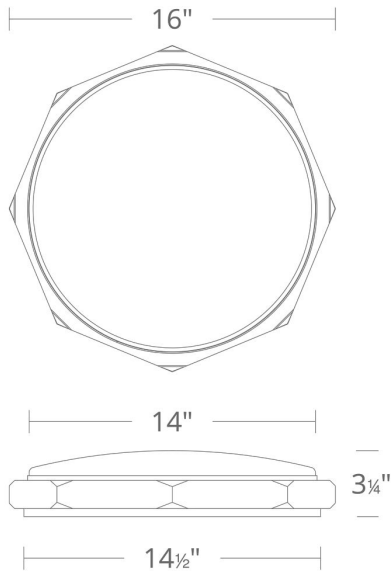

FM-30216

Project:

Location:

Fixture Type:

Catalog Number:

AVAILABLE FINISHES:

Grommet

FM-30216

PRODUCT DESCRIPTION

An octagonal geometric ceiling luminaire with a chiseled profile. ACLED state of the art technology projects through irresistible mouth blown etched opal glass. Integral coloradjustability allows you to choose warm white, crisp white or cool light for your space.

FEATURES

- ACLED driverless technology
- Octagonal geometric profile
- Built in color temperature adjustability. Switch from 2700K/3000K/3500K
- 0-10V dimming option available (special order), unit dimensions: 3.4" x 1.2" x 0.5" (model#LDS065M010AFE-LO1)
- Option to pre-select color temperature or adjust in the field

SPECIFICATIONS

Rated Life	54000 Hours
Standards	ETL, cETL,Damp Location Listed, Title 24 JA8: 2019 Compliant
Input	120 VAC,50/60Hz
Dimming	ELV: 100-5%,TRIAC: 100-5%
Mounting	Can be mounted on ceiling or wall in all orientations
Color Temp	2700K,3500K,3000K
CRI	90
Construction	Die cast aluminum body and mouth blown opal glass shade

REPLACEMENT PARTS

RPL-GLA-30216 - Glass

Model & Size	Color Temp	Finish	LED Watts	LED Lumens	Delivered Lumens
FM-30216 16"	2700K	AB Aged Brass	27W	2400	1534
	2700K	BN Brushed Nickel	27W	2400	1534
	2700K	PN Polished Nickel	27W	2400	1534
	3000K	AB Aged Brass	27W	2400	1639
	3000K	BN Brushed Nickel	27W	2400	1639
	3000K	PN Polished Nickel	27W	2400	1639
	3500K	AB Aged Brass	27W	2400	1649
	3500K	BN Brushed Nickel	27W	2400	1649
	3500K	PN Polished Nickel	27W	2400	1649

Example: **FM-30216-35-PN**

For custom requests please contact customs@modernforms.com