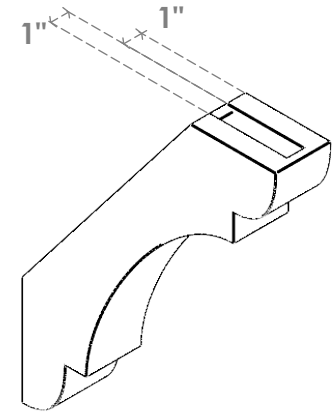

ITEM NUMBER: BRCURO030X14000X18000OLYRCPR

3"W X 14"D X 18"H OLYMPIC ROUGH CEDAR WOODGRAIN OPEN
TIMBERTHANE BRACE, PRIMED TAN

SIDE PROFILE

FRONT PROFILE

ISOMETRIC

EKENA MILLWORK
2300 WEST MAIN ST.
CLARKSVILLE, TX 75426
TOLL FREE: 866-607-0453
WWW.EKENAMILLWORK.COM

NOTES

1. INSTALLATION TO BE COMPLETED IN ACCORDANCE WITH MANUFACTURER'S SPECIFICATIONS.
2. DRAWING MAY NOT BE TO SCALE
3. THIS DRAWING IS INTENDED FOR DESIGN AND PLANNING PURPOSES ONLY.
4. ALL INFORMATION CONTAINED HEREIN WAS CURRENT AT THE TIME OF DEVELOPMENT BUT MUST BE REVIEWED AND APPROVED BY THE PRODUCT MANUFACTURER TO BE CONSIDERED ACCURATE.
5. TIMBERTHANE ARCHITECTURAL PRODUCTS ARE MADE FROM HIGH DENSITY URETHANE AND COME FACTORY PRIMED