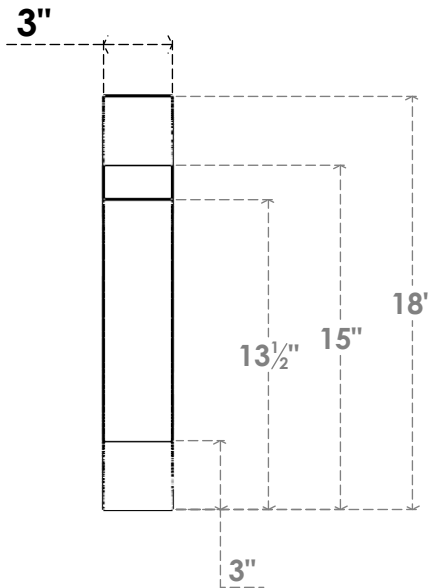

ITEM NUMBER: BRCURO030X14000X18000OLYRCPR

3"W X 14"D X 18"H OLYMPIC ROUGH CEDAR WOODGRAIN OPEN
TIMBERTHANE BRACE, PRIMED TAN

SIDE PROFILE

FRONT PROFILE

ISOMETRIC

EKENA MILLWORK
2300 WEST MAIN ST.
CLARKSVILLE, TX 75426
TOLL FREE: 866-607-0453
WWW.EKENAMILLWORK.COM

NOTES

1. INSTALLATION TO BE COMPLETED IN ACCORDANCE WITH MANUFACTURER'S SPECIFICATIONS.
2. DRAWING MAY NOT BE TO SCALE
3. THIS DRAWING IS INTENDED FOR DESIGN AND PLANNING PURPOSES ONLY.
4. ALL INFORMATION CONTAINED HEREIN WAS CURRENT AT THE TIME OF DEVELOPMENT BUT MUST BE REVIEWED AND APPROVED BY THE PRODUCT MANUFACTURER TO BE CONSIDERED ACCURATE.
5. TIMBERTHANE ARCHITECTURAL PRODUCTS ARE MADE FROM HIGH DENSITY URETHANE AND COME FACTORY PRIMED