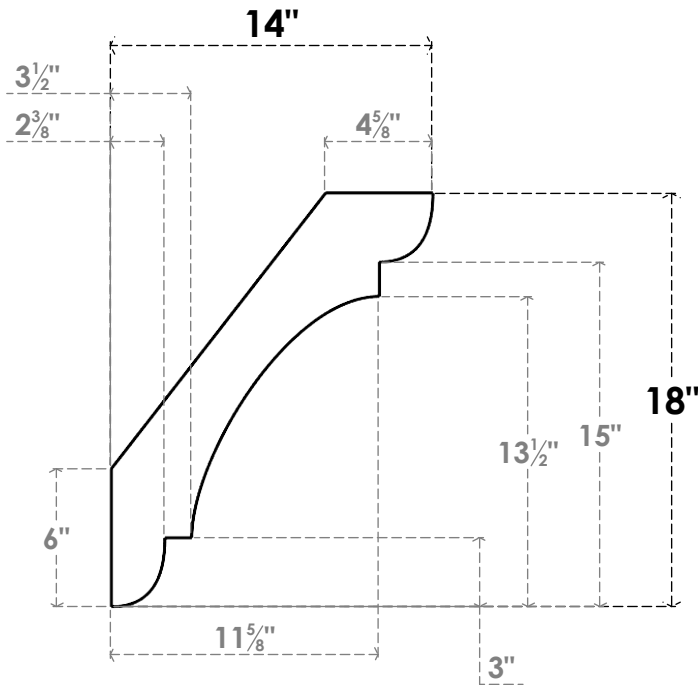

ITEM NUMBER: BRCURO030X14000X18000OLYRCPR

3"W X 14"D X 18"H OLYMPIC ROUGH CEDAR WOODGRAIN OPEN
TIMBERTHANE BRACE, PRIMED TAN

SIDE PROFILE

FRONT PROFILE

ISOMETRIC

EKENA MILLWORK
2300 WEST MAIN ST.
CLARKSVILLE, TX 75426
TOLL FREE: 866-607-0453
WWW.EKENAMILLWORK.COM

NOTES

1. INSTALLATION TO BE COMPLETED IN ACCORDANCE WITH MANUFACTURER'S SPECIFICATIONS.
2. DRAWING MAY NOT BE TO SCALE
3. THIS DRAWING IS INTENDED FOR DESIGN AND PLANNING PURPOSES ONLY.
4. ALL INFORMATION CONTAINED HEREIN WAS CURRENT AT THE TIME OF DEVELOPMENT BUT MUST BE REVIEWED AND APPROVED BY THE PRODUCT MANUFACTURER TO BE CONSIDERED ACCURATE.
5. TIMBERTHANE ARCHITECTURAL PRODUCTS ARE MADE FROM HIGH DENSITY URETHANE AND COME FACTORY PRIMED