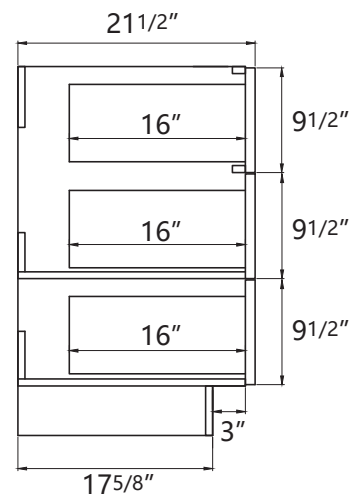

ZEAFIVE[®]

DIMENSION DETAILS

BATHROOM VANITY

ZBE36"

PRODUCT
INSTRUCTION
VIDEO

 Email: service@bestgosupplychaininc.com

VANITY SIZE

Front View

Side View