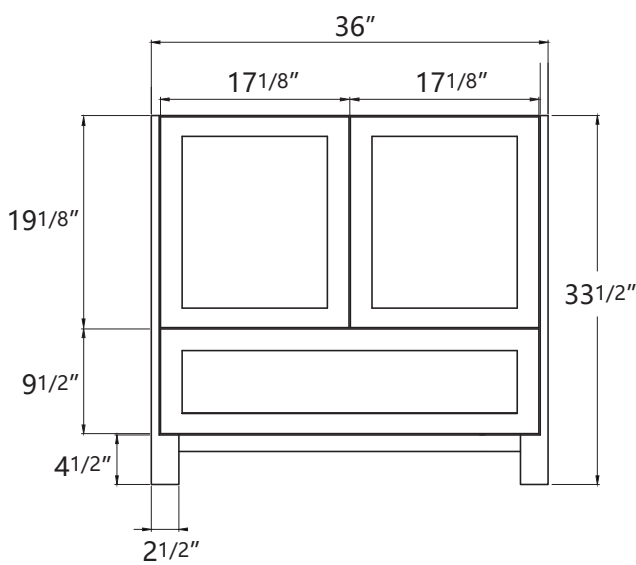

ZEAFIVE[®]

DIMENSION DETAILS

BATHROOM VANITY

ZBE36"

PRODUCT
INSTRUCTION
VIDEO

 Email: service@bestgosupplychaininc.com

VANITY SIZE

Front View

Side View