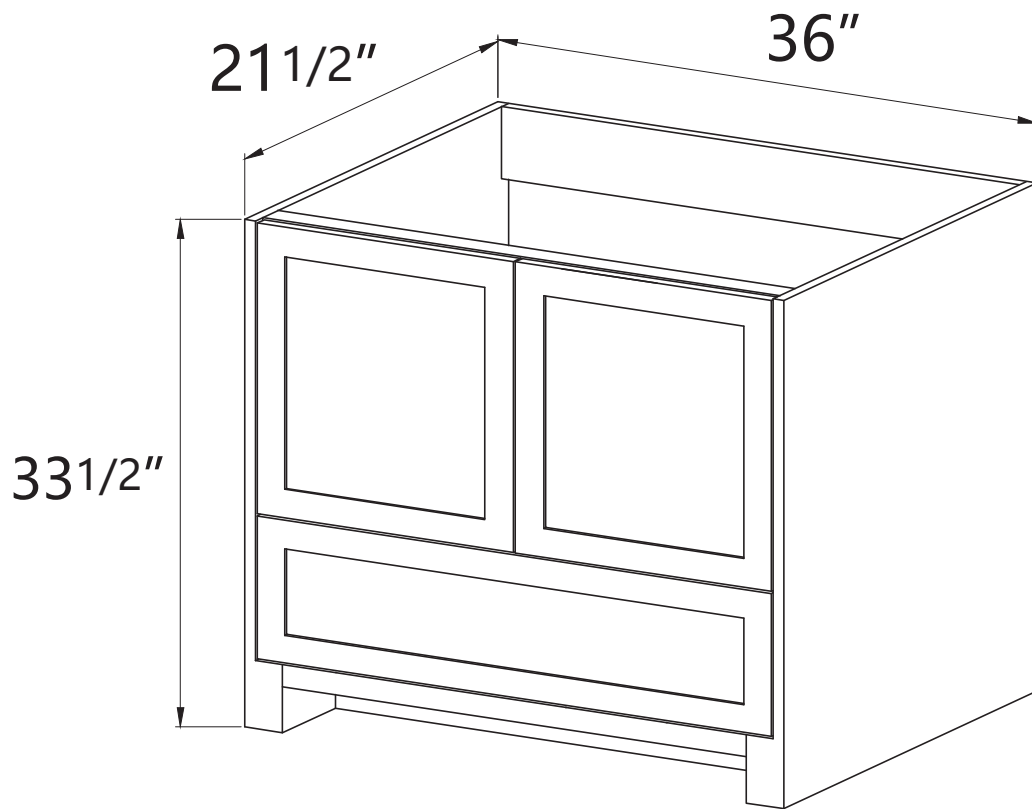

ZEAFIVE[®]

DIMENSION DETAILS

BATHROOM VANITY

ZBE36"

PRODUCT
INSTRUCTION
VIDEO

 Email: service@bestgosupplychaininc.com

VANITY SIZE

Front View

Side View