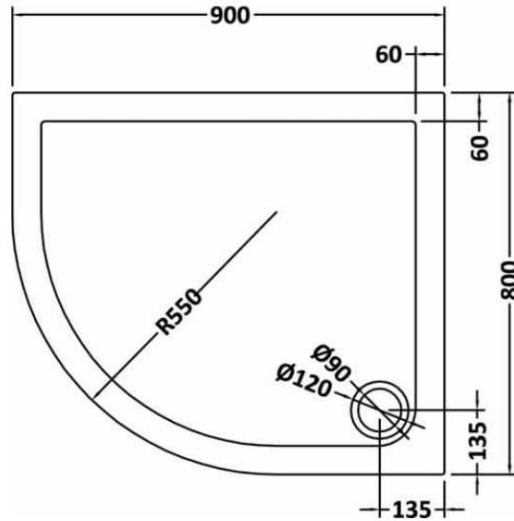

## CUSTOMER DATA SHEET - SHOWER TRAYS

**DESCRIPTION:** Offset Quad Tray Lh 900X800x40

**900 x 800 OFFSET  
QUADRANT TRAY LH**

### PRODUCT DIMENSIONS

Length (mm)	Width (mm)	Height (mm)	Nett Wgt Kg
900	800	40	15.3

### PACKAGING DIMENSIONS

Length (mm)	Width (mm)	Height (mm)	Gross Wgt Kg
900	800	40	15.3

### OUTER BOX DIMENSIONS (If Applicable)

Length (mm)	Width (mm)	Height (mm)	Gross Wgt Kg