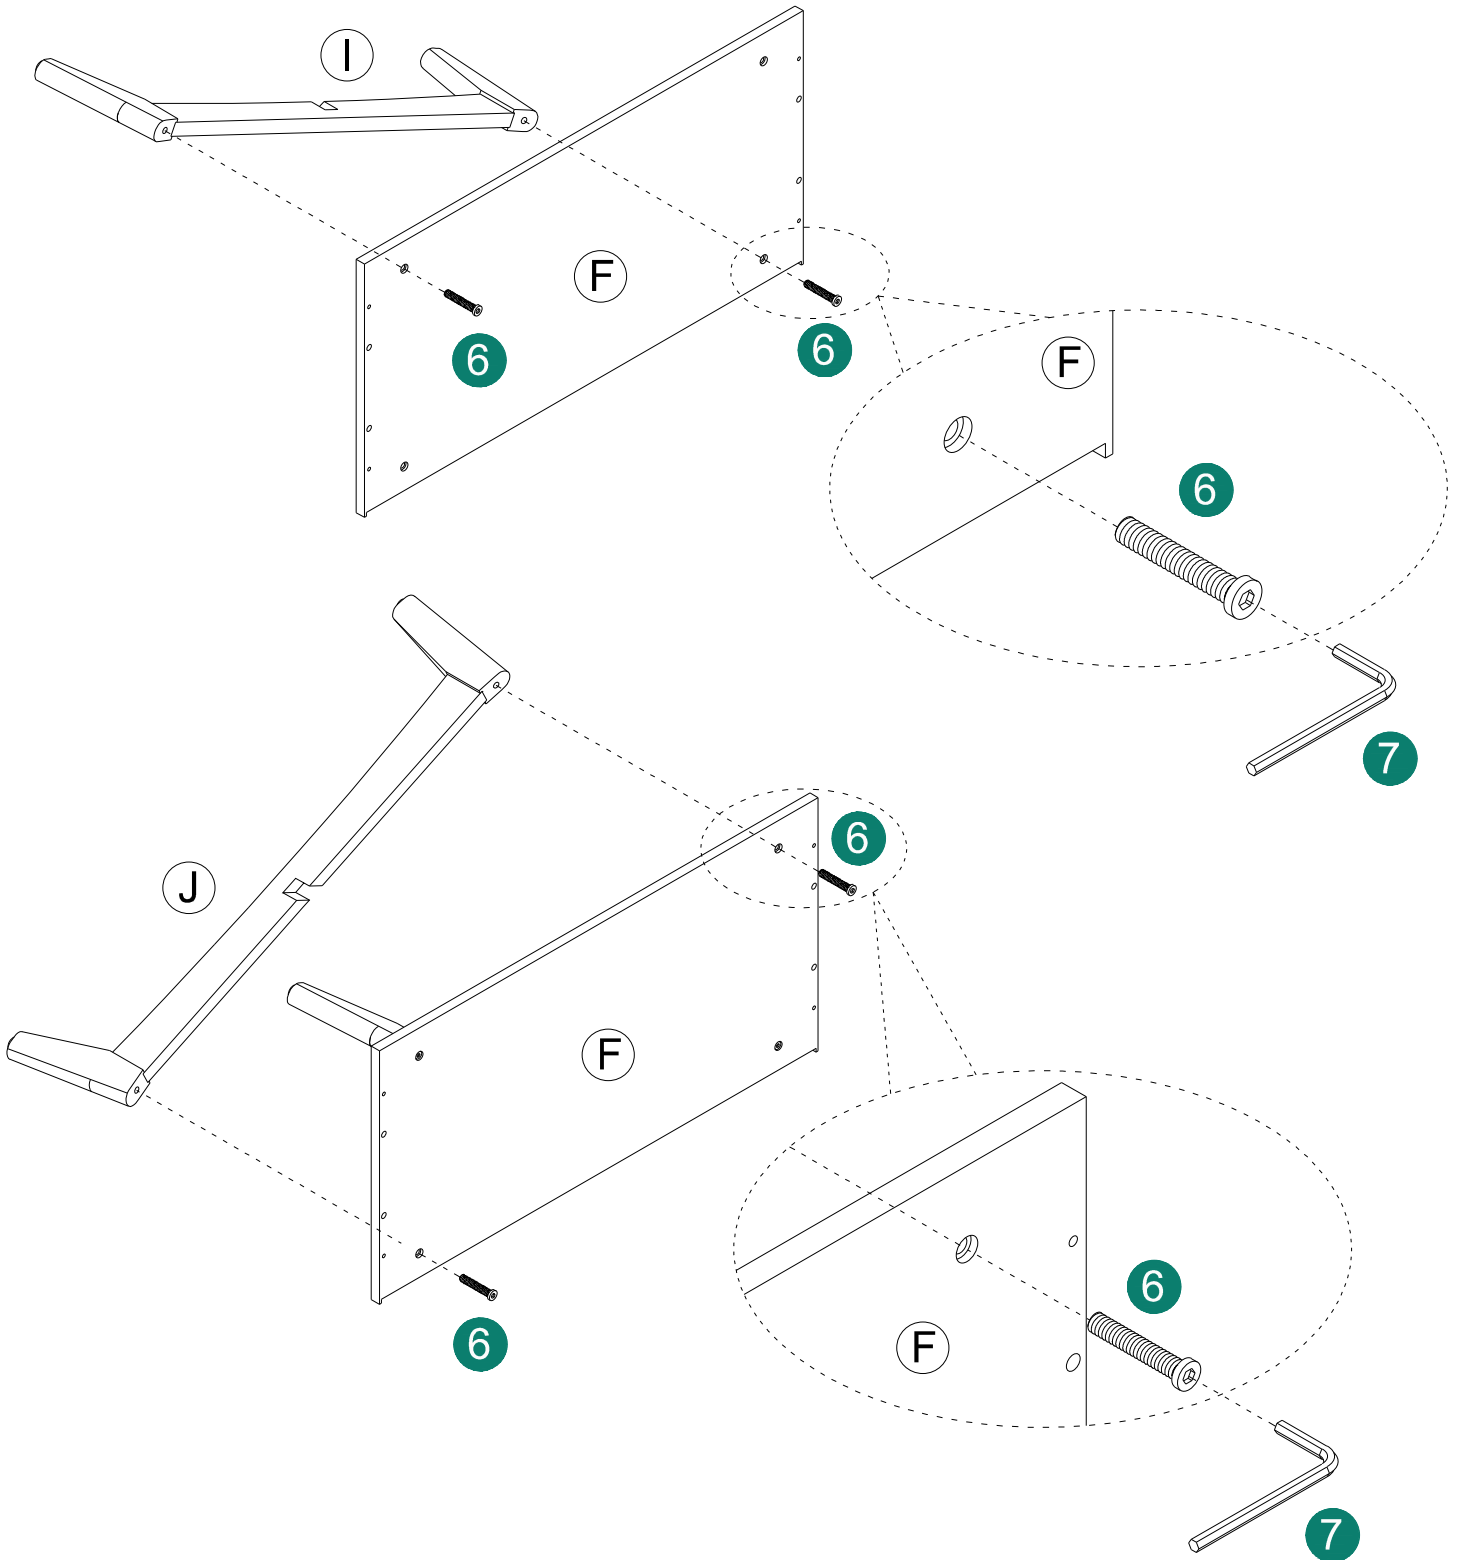

ASSEMBLY INSTRUCTIONS

HARDWARE LIST

Item no.	Reference Image	Qty	Item no.	Reference Image	Qty
1	 Ø8*30mm	X20+2	8	 Ø7*Ø4*22mm	X8
2		X20+2	9	 Ø7*Ø4*30mm	X16+1
3		X20+2	10		X4
4	 Ø6.5*Ø3*15mm	X24+2	11		X2
5	 Ø6.5*Ø3*14mm	X24+2	12		X4
6	 Ø1/4*1-3/4"	X4	13		X4
7		X1	14		X1

ASSEMBLY INSTRUCTIONS

ASSEMBLY INSTRUCTIONS

1

(B) 1pc

(I) 1pc

(J) 1pc

(6) 4pcs

(7) 1pcs

1pcs

D

Ø8*1-1/2"

1pcs

E

1pcs

WALL

19