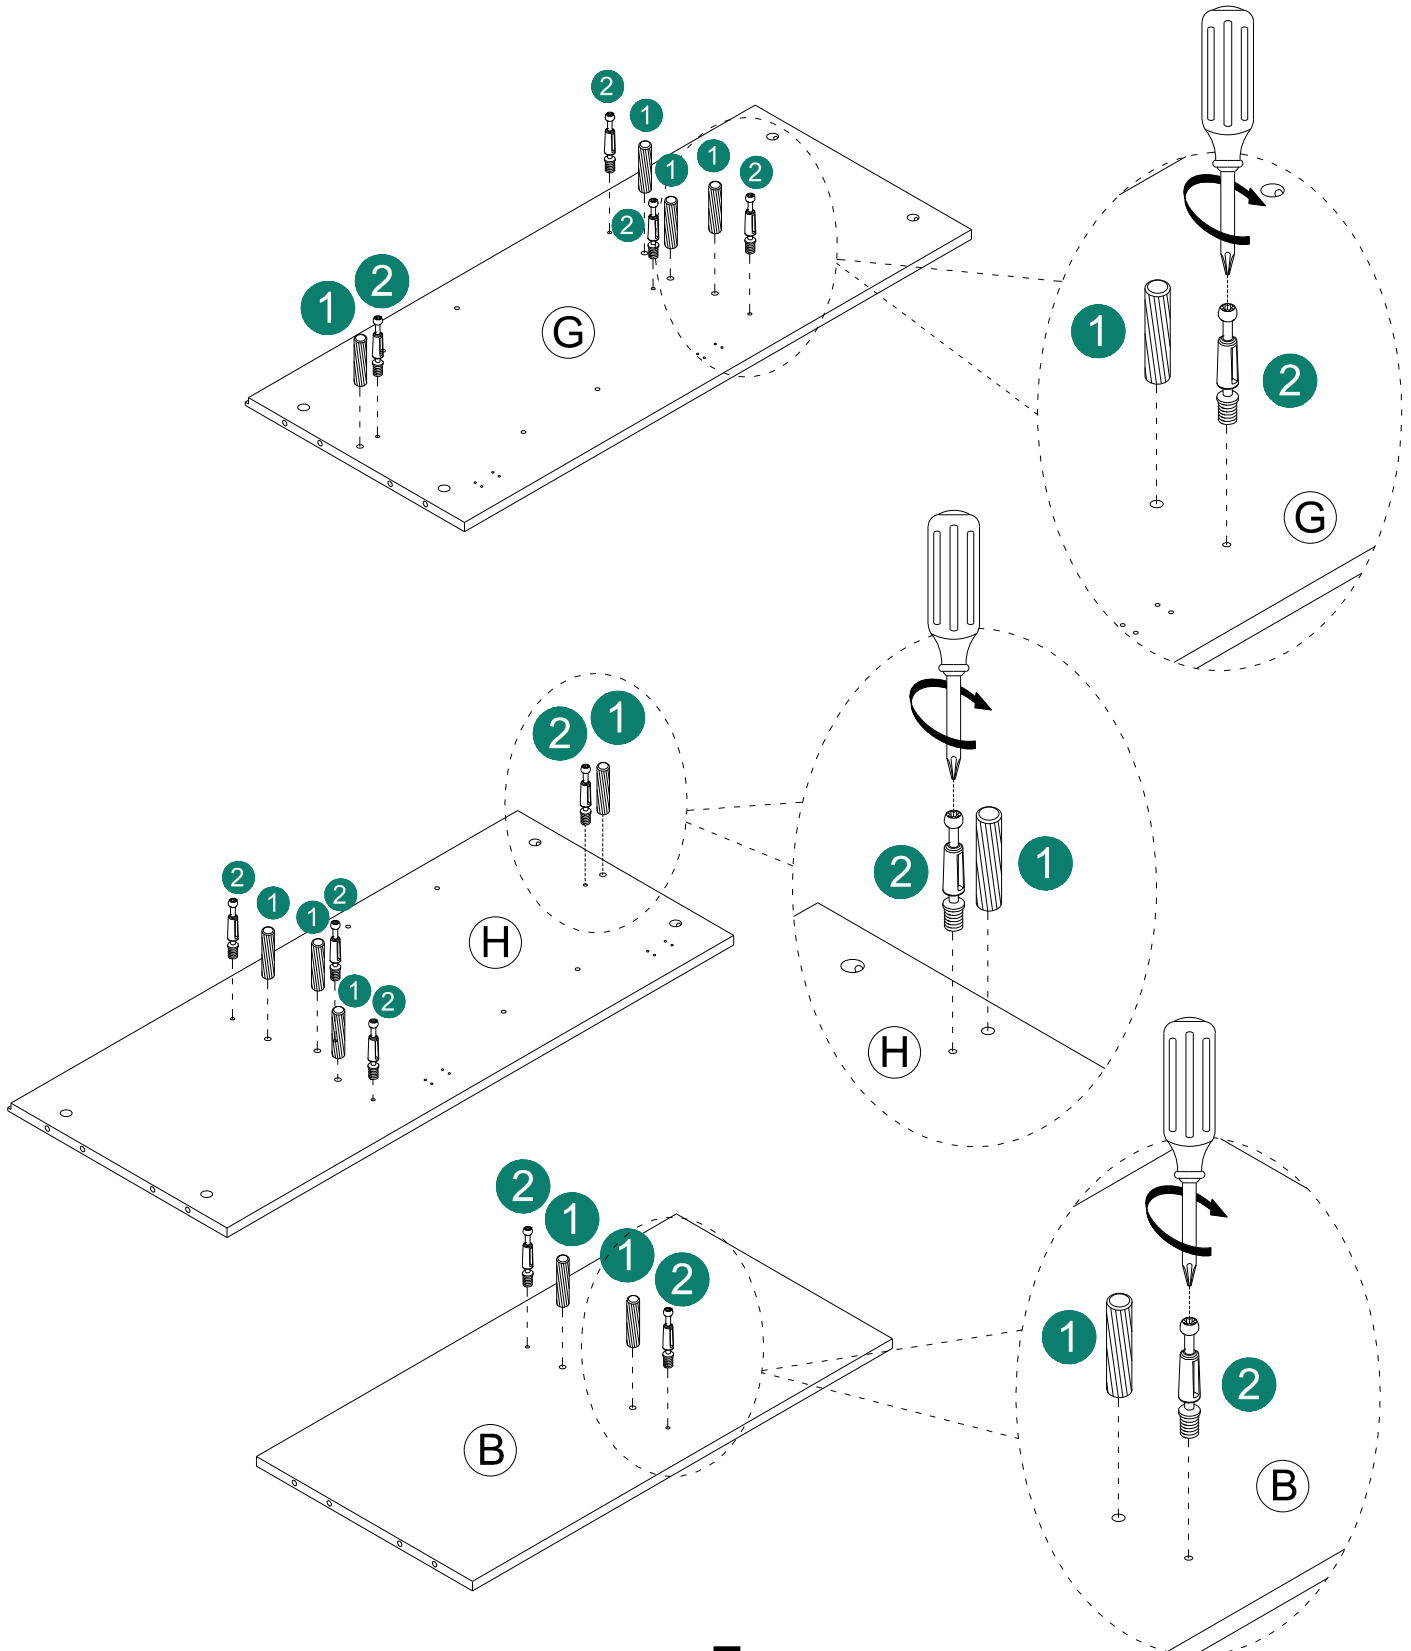

ASSEMBLY INSTRUCTIONS

HARDWARE LIST

Item no.	Reference Image	Qty	Item no.	Reference Image	Qty
1	 Ø8*30mm	X20+2	8	 Ø7*Ø4*22mm	X8
2		X20+2	9	 Ø7*Ø4*30mm	X16+1
3		X20+2	10		X4
4	 Ø6.5*Ø3*15mm	X24+2	11		X2
5	 Ø6.5*Ø3*14mm	X24+2	12		X4
6	 Ø1/4*1-3/4"	X4	13		X4
7		X1	14		X1

ASSEMBLY INSTRUCTIONS

2

① 10pcs

② 10pcs

ASSEMBLY INSTRUCTIONS

3

G 1pc

H 1pc

B 1pc

1 10pcs

2 10pcs

ASSEMBLY INSTRUCTIONS

4

T 1pc

E 1pc

3 8pcs