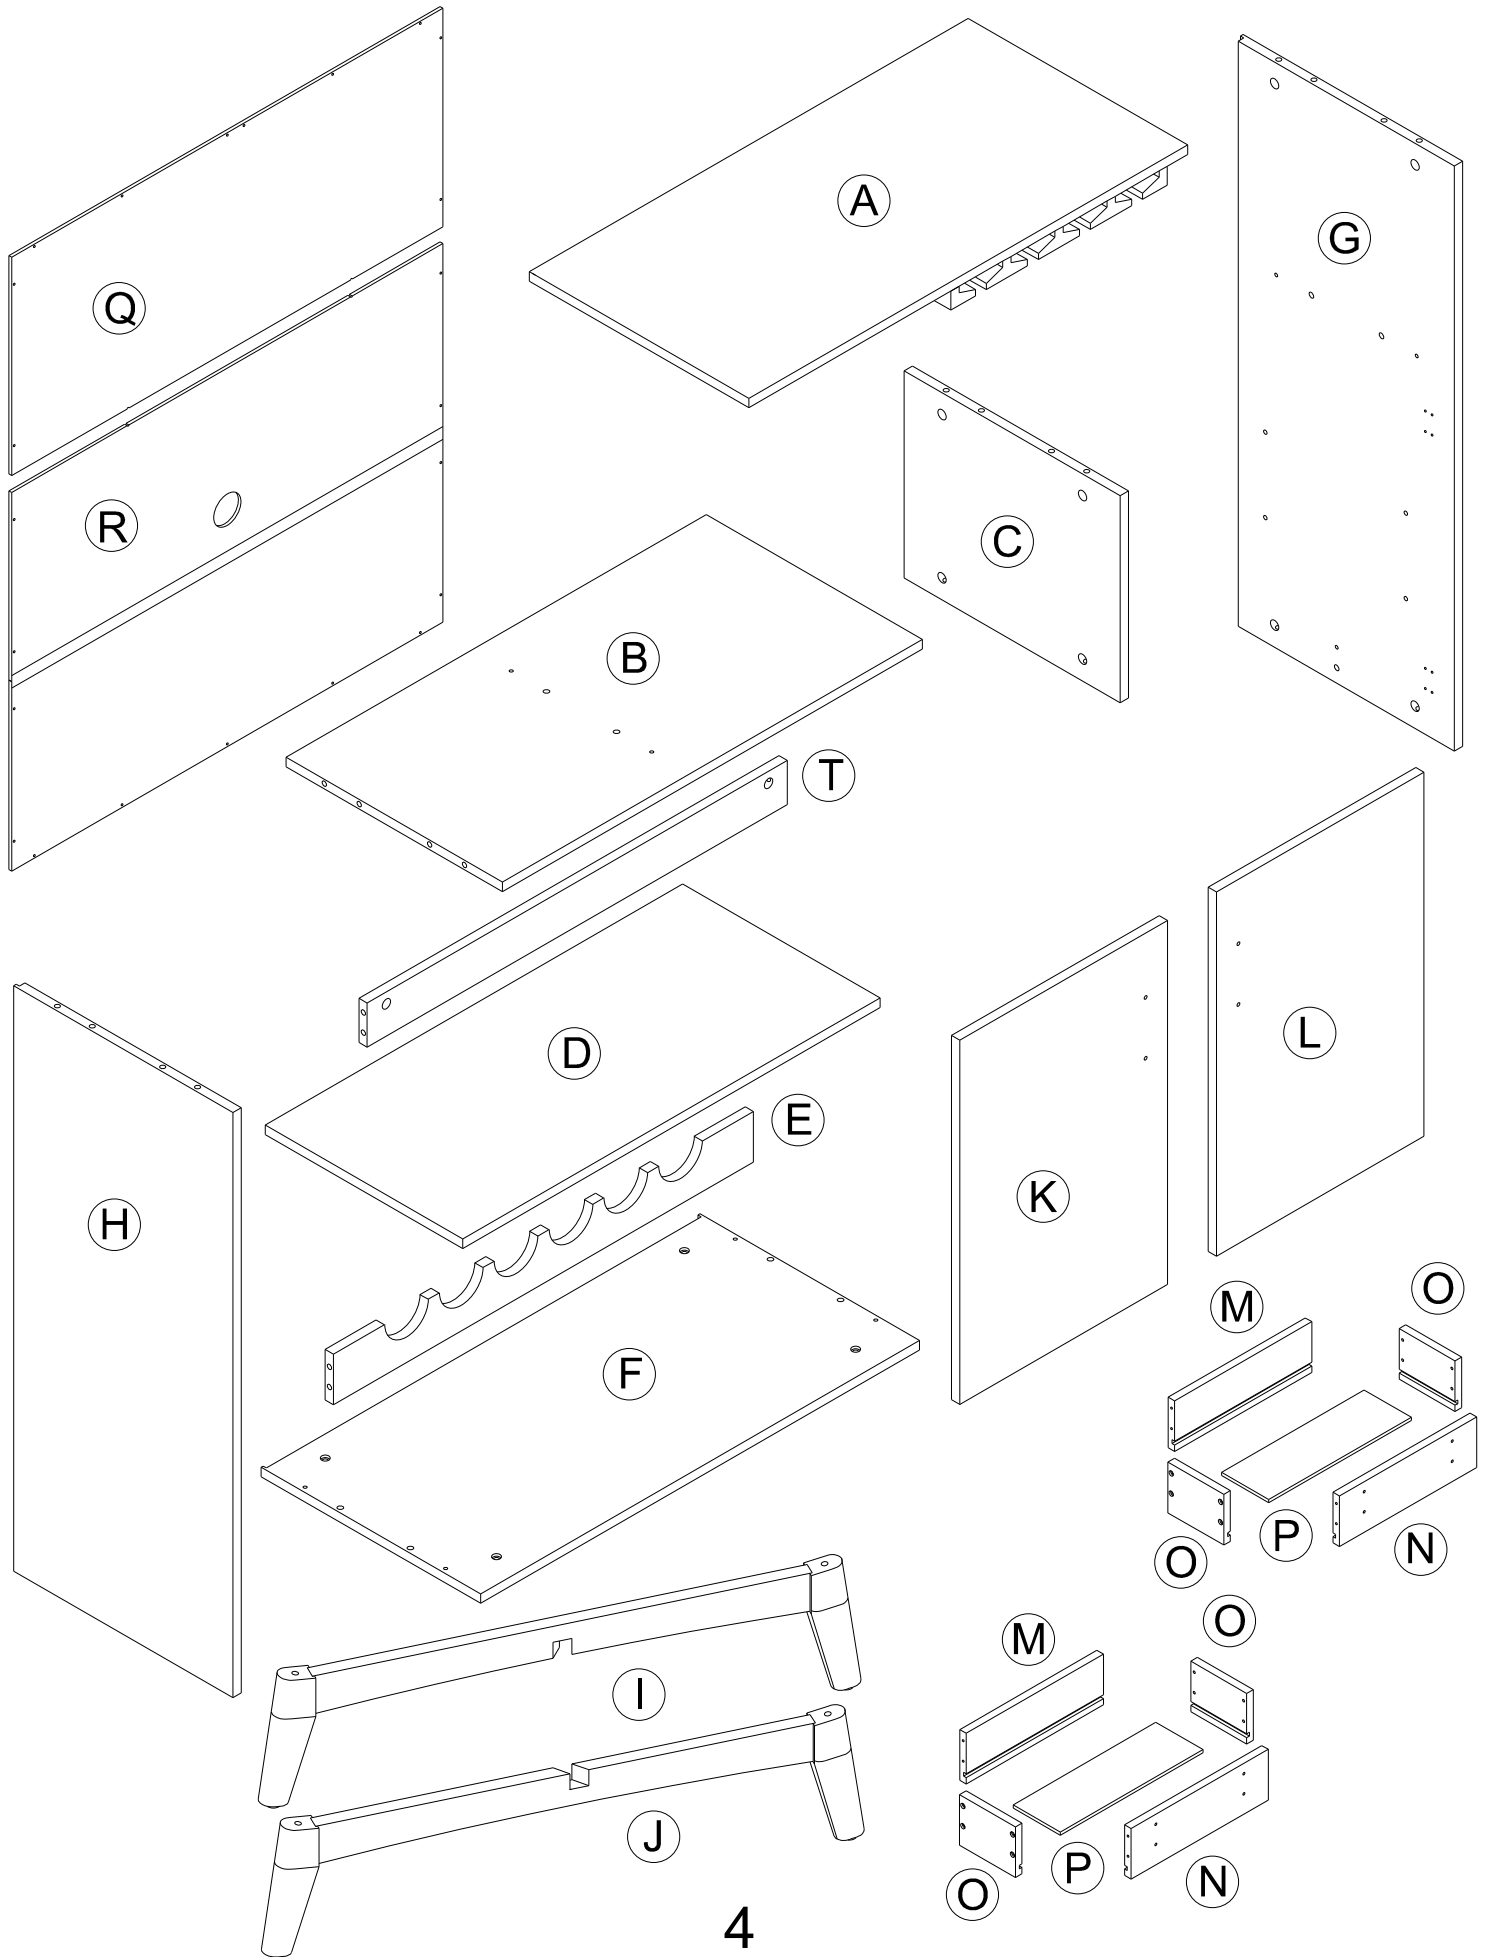

ASSEMBLY INSTRUCTIONS

HARDWARE LIST

Item no.	Reference Image	Qty	Item no.	Reference Image	Qty
1	 Ø8*30mm	X20+2	8	 Ø7*Ø4*22mm	X8
2		X20+2	9	 Ø7*Ø4*30mm	X16+1
3		X20+2	10		X4
4	 Ø6.5*Ø3*15mm	X24+2	11		X2
5	 Ø6.5*Ø3*14mm	X24+2	12		X4
6	 Ø1/4*1-3/4"	X4	13		X4
7		X1	14		X1

ASSEMBLY INSTRUCTIONS