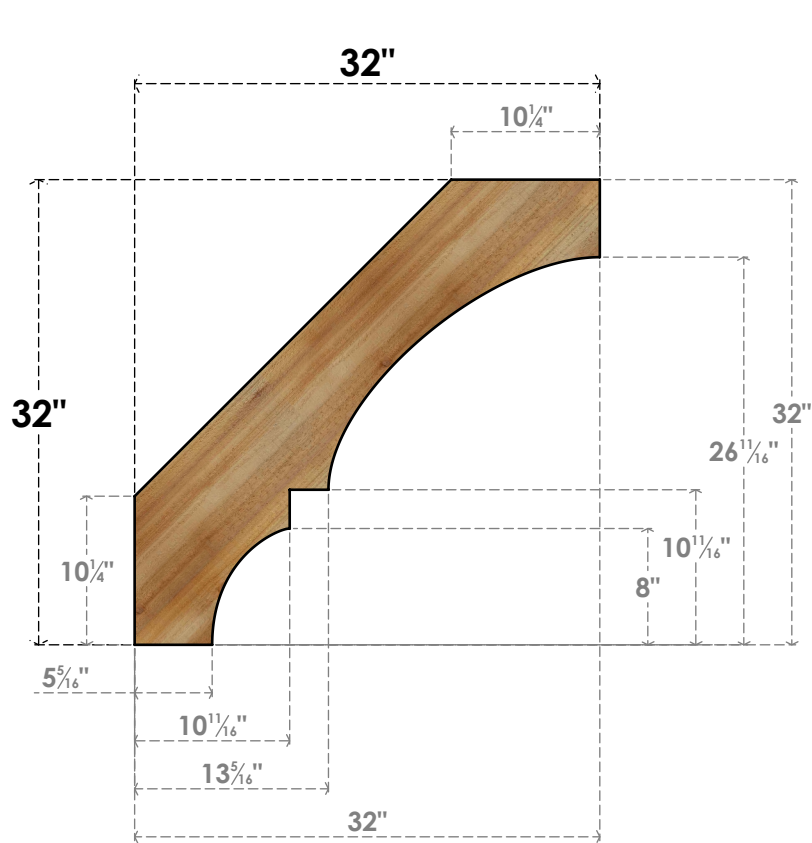

# BRC06X32X32BOA00RWR

6"W X 32"D X 32"H BALBOA ROUGH SAWN BRACE, WESTERN RED CEDAR

**SIDE**

**FRONT**

EKENA MILLWORK  
 2300 WEST MAIN ST.  
 CLARKSVILLE, TX 75426  
 TOLL FREE: 866-607-0453  
 WWW.EKENAMILLWORK.COM