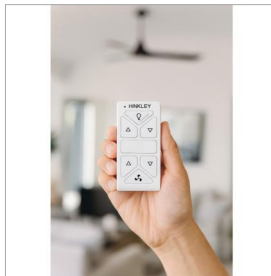

HIRO CONTROL W/WIFI 36IN CABANA

980018FWH-018

HIRO CONTROL CABANA

DETAILS	
FINISH:	White
MATERIAL:	Composite
DIMMABLE:	DOES NOT APPLY

DIMENSIONS	
WIDTH:	2.8"
HEIGHT:	4.5"

MOUNTING	
LEAD WIRE:	1 X 6"

SHIPPING	
CARTON LENGTH:	4.8
CARTON WIDTH:	2.8
CARTON HEIGHT:	6

PRODUCT DETAILS:

- Dry Rated; Suitable for indoor living spaces only
- Control your fan's power, light, speed, direction, and so much more from the Hinkley Home Automation app
- Accessory controls are available that are compatible with your home's WiFi network
- High quality composite resists rust, corrosion, and fading – ideal for harsh weather conditions
- Compatible with smart home networks, including Amazon Alexa and Google Home
- Compatible with your home's WiFi network