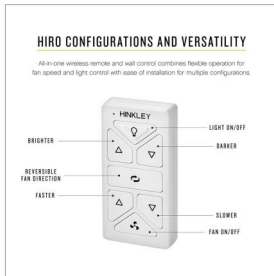

HIRO CONTROL W/WIFI 36IN CABANA

980018FWH-018

HIRO CONTROL CABANA

DETAILS	
FINISH:	White
MATERIAL:	Composite
DIMMABLE:	DOES NOT APPLY

DIMENSIONS	
WIDTH:	2.8"
HEIGHT:	4.5"

MOUNTING	
LEAD WIRE:	1 X 6"

SHIPPING	
CARTON LENGTH:	4.8
CARTON WIDTH:	2.8
CARTON HEIGHT:	6

PRODUCT DETAILS:

- Dry Rated; Suitable for indoor living spaces only
- Control your fan's power, light, speed, direction, and so much more from the Hinkley Home Automation app
- Accessory controls are available that are compatible with your home's WiFi network
- High quality composite resists rust, corrosion, and fading – ideal for harsh weather conditions
- Compatible with smart home networks, including Amazon Alexa and Google Home
- Compatible with your home's WiFi network