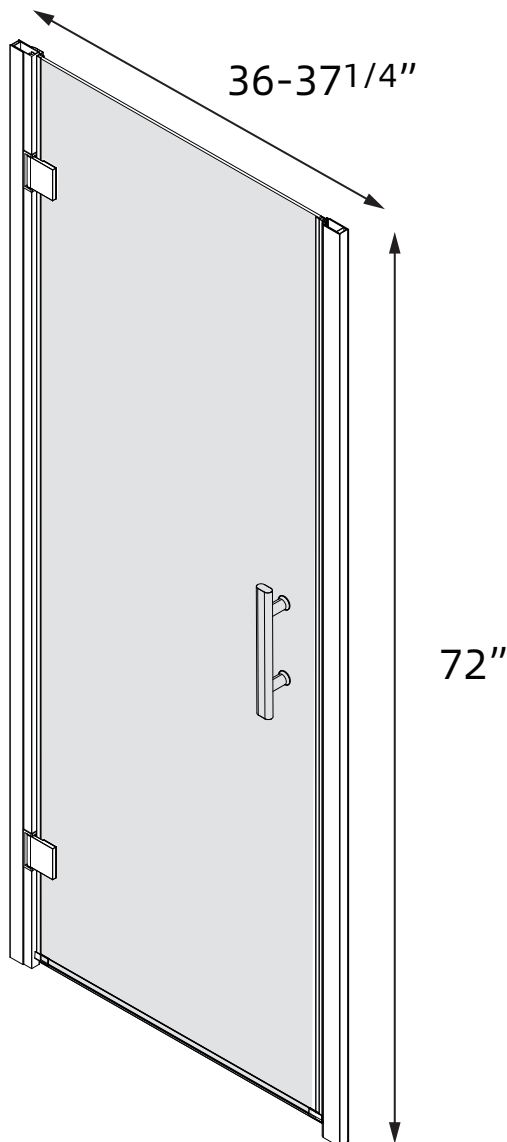

626-679-3588
service@getprohome.com
www.getprohome.com
162 Atlantic St, Pomona, CA 91768

PRODUCT
INSTRUCTION
VIDEO

SIZE DETAILS

SHOWER DOOR

626-679-3588
service@getprohome.com
www.getprohome.com
162 Atlantic St, Pomona, CA 91768

PRODUCT
INSTRUCTION
VIDEO

SIZE DETAILS

SHOWER DOOR

KINDLY ATTENTION: To ensure a perfect installation, please measure the actual shower door size for the opening and mark the enclosure accordingly. Do not prepare the opening until you have received the shower door. Because the shower door dimensions may vary by up to 1 1/4 inch due to the manufacturing process.