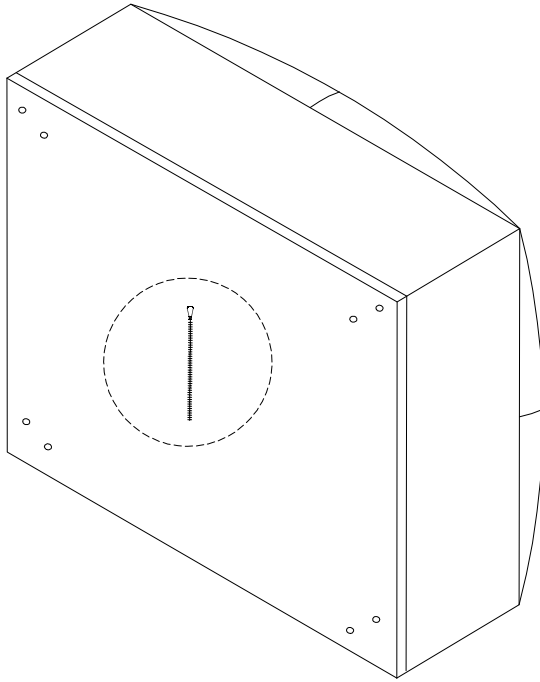

An L-shaped metal bracket is shown inside a circle. To its right, a power drill is shown with a diagonal line through it, indicating it should not be used.	A warning triangle containing an exclamation mark.	A simple clock face with tick marks and two hands.
A rectangular block is shown on a mat with a hatched pattern. To its right, the same block is shown with a screw being inserted into it, with a diagonal line through the scene, indicating this action is prohibited.	A warning triangle containing an exclamation mark.	A simple stick figure representing a person.

10'

1

<b>A</b>	<b>B</b>	<b>C</b>	<b>D</b>
		 M6 x 16	
<b>x 1</b>	<b>x 4</b>	<b>x 8</b>	<b>x 1</b>

**A**

**B x 4**

!

1