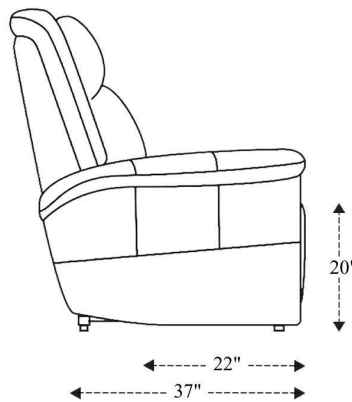

# Power Reclining Sofa

Overall Dimensions	88" x 37" x 42"
Overall Width	88"
Overall Depth	37"
Overall Height	42"
Overall Weight	247 lbs.
Fully Reclined	61"
Distance from Wall	4.5"
Back of Seat to end of Chaise	40"
Leg Height (Distance from Foot Rest to Floor in Full Recline)	23"
Head Height (Distance from Headrest to Floor in Full Recline)	34.5"

Seat Width	20"
Seat Depth	22"
Seat Height	20"
Arm Width	12"
Arm Depth	25"
Arm Height	26"
Back Width	34"
Back Height	23"
Headrest Extended from Back	6"