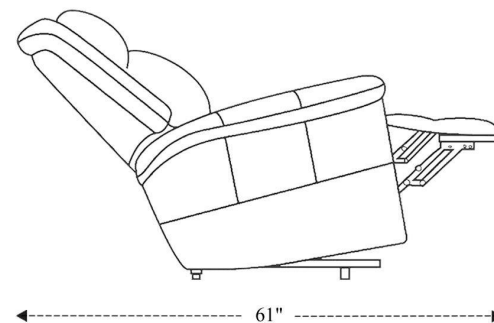

# Power Reclining Sofa

Overall Dimensions	88" x 37" x 42"
Overall Width	88"
Overall Depth	37"
Overall Height	42"
Overall Weight	247 lbs.
Fully Reclined	61"
Distance from Wall	4.5"
Back of Seat to end of Chaise	40"
Leg Height (Distance from Foot Rest to Floor in Full Recline)	23"
Head Height (Distance from Headrest to Floor in Full Recline)	34.5"

Seat Width	20"
Seat Depth	22"
Seat Height	20"
Arm Width	12"
Arm Depth	25"
Arm Height	26"
Back Width	34"
Back Height	23"
Headrest Extended from Back	6"