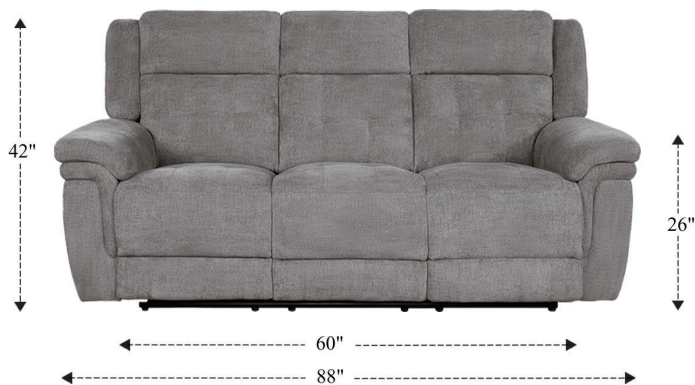

# Power Reclining Sofa

Overall Dimensions	88" x 37" x 42"
Overall Width	88"
Overall Depth	37"
Overall Height	42"
Overall Weight	247 lbs.
Fully Reclined	61"
Distance from Wall	4.5"
Back of Seat to end of Chaise	40"
Leg Height (Distance from Foot Rest to Floor in Full Recline)	23"
Head Height (Distance from Headrest to Floor in Full Recline)	34.5"

Seat Width	20"
Seat Depth	22"
Seat Height	20"
Arm Width	12"
Arm Depth	25"
Arm Height	26"
Back Width	34"
Back Height	23"
Headrest Extended from Back	6"