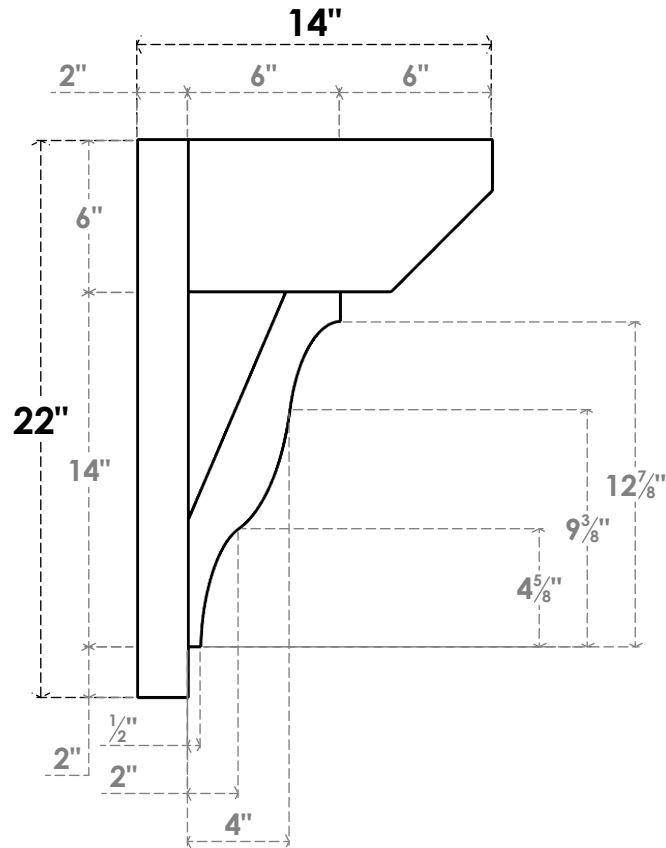

ITEM NUMBER: OUTUROC060X080X14000X22000X060X020X060FST24RCPR

6"W TOP X 8"W BACK X 14"D X 22"H X 6"T TOP X 2"T BACK TIMBERTHANE ROUGH CEDAR FUNSTON FAUX WOOD OPEN OUTLOOKER, SLAT TOP AND BLOCK BACK, 6"W CLOSED BRACE, PRIMED TAN

SIDE PROFILE

FRONT PROFILE

ISOMETRIC

GENERATED DATE : 07/06/2023

EKENA MILLWORK
2300 WEST MAIN ST.
CLARKSVILLE, TX 75426
TOLL FREE: 866-607-0453
WWW.EKENAMILLWORK.COM

NOTES

1. INSTALLATION TO BE COMPLETED IN ACCORDANCE WITH MANUFACTURER'S SPECIFICATIONS.
2. DRAWING MAY NOT BE TO SCALE
3. THIS DRAWING IS INTENDED FOR DESIGN AND PLANNING PURPOSES ONLY.
4. ALL INFORMATION CONTAINED HEREIN WAS CURRENT AT THE TIME OF DEVELOPMENT BUT MUST BE REVIEWED AND APPROVED BY THE PRODUCT MANUFACTURER TO BE CONSIDERED ACCURATE.
5. TIMBERTHANE ARCHITECTURAL PRODUCTS ARE MADE FROM HIGH DENSITY URETHANE AND COME FACTORY PRIMED