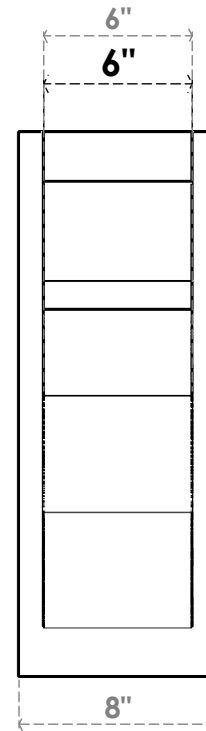

ITEM NUMBER: OUTUROC060X080X14000X22000X060X020X060FST24RCPR

6"W TOP X 8"W BACK X 14"D X 22"H X 6"T TOP X 2"T BACK TIMBERTHANE ROUGH CEDAR FUNSTON FAUX WOOD OPEN OUTLOOKER, SLAT TOP AND BLOCK BACK, 6"W CLOSED BRACE, PRIMED TAN

SIDE PROFILE

FRONT PROFILE

ISOMETRIC

GENERATED DATE : 07/06/2023

EKENA MILLWORK
2300 WEST MAIN ST.
CLARKSVILLE, TX 75426
TOLL FREE: 866-607-0453
WWW.EKENAMILLWORK.COM

NOTES

1. INSTALLATION TO BE COMPLETED IN ACCORDANCE WITH MANUFACTURER'S SPECIFICATIONS.
2. DRAWING MAY NOT BE TO SCALE
3. THIS DRAWING IS INTENDED FOR DESIGN AND PLANNING PURPOSES ONLY.
4. ALL INFORMATION CONTAINED HEREIN WAS CURRENT AT THE TIME OF DEVELOPMENT BUT MUST BE REVIEWED AND APPROVED BY THE PRODUCT MANUFACTURER TO BE CONSIDERED ACCURATE.
5. TIMBERTHANE ARCHITECTURAL PRODUCTS ARE MADE FROM HIGH DENSITY URETHANE AND COME FACTORY PRIMED