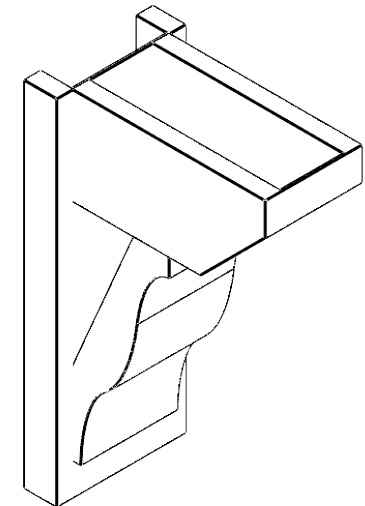

ITEM NUMBER: OUTUROC060X080X14000X22000X060X020X060FST24RCPR

6"W TOP X 8"W BACK X 14"D X 22"H X 6"T TOP X 2"T BACK TIMBERTHANE ROUGH CEDAR FUNSTON FAUX WOOD OPEN OUTLOOKER, SLAT TOP AND BLOCK BACK, 6"W CLOSED BRACE, PRIMED TAN

SIDE PROFILE

FRONT PROFILE

ISOMETRIC

GENERATED DATE : 07/06/2023

EKENA MILLWORK
2300 WEST MAIN ST.
CLARKSVILLE, TX 75426
TOLL FREE: 866-607-0453
WWW.EKENAMILLWORK.COM

NOTES

1. INSTALLATION TO BE COMPLETED IN ACCORDANCE WITH MANUFACTURER'S SPECIFICATIONS.
2. DRAWING MAY NOT BE TO SCALE
3. THIS DRAWING IS INTENDED FOR DESIGN AND PLANNING PURPOSES ONLY.
4. ALL INFORMATION CONTAINED HEREIN WAS CURRENT AT THE TIME OF DEVELOPMENT BUT MUST BE REVIEWED AND APPROVED BY THE PRODUCT MANUFACTURER TO BE CONSIDERED ACCURATE.
5. TIMBERTHANE ARCHITECTURAL PRODUCTS ARE MADE FROM HIGH DENSITY URETHANE AND COME FACTORY PRIMED