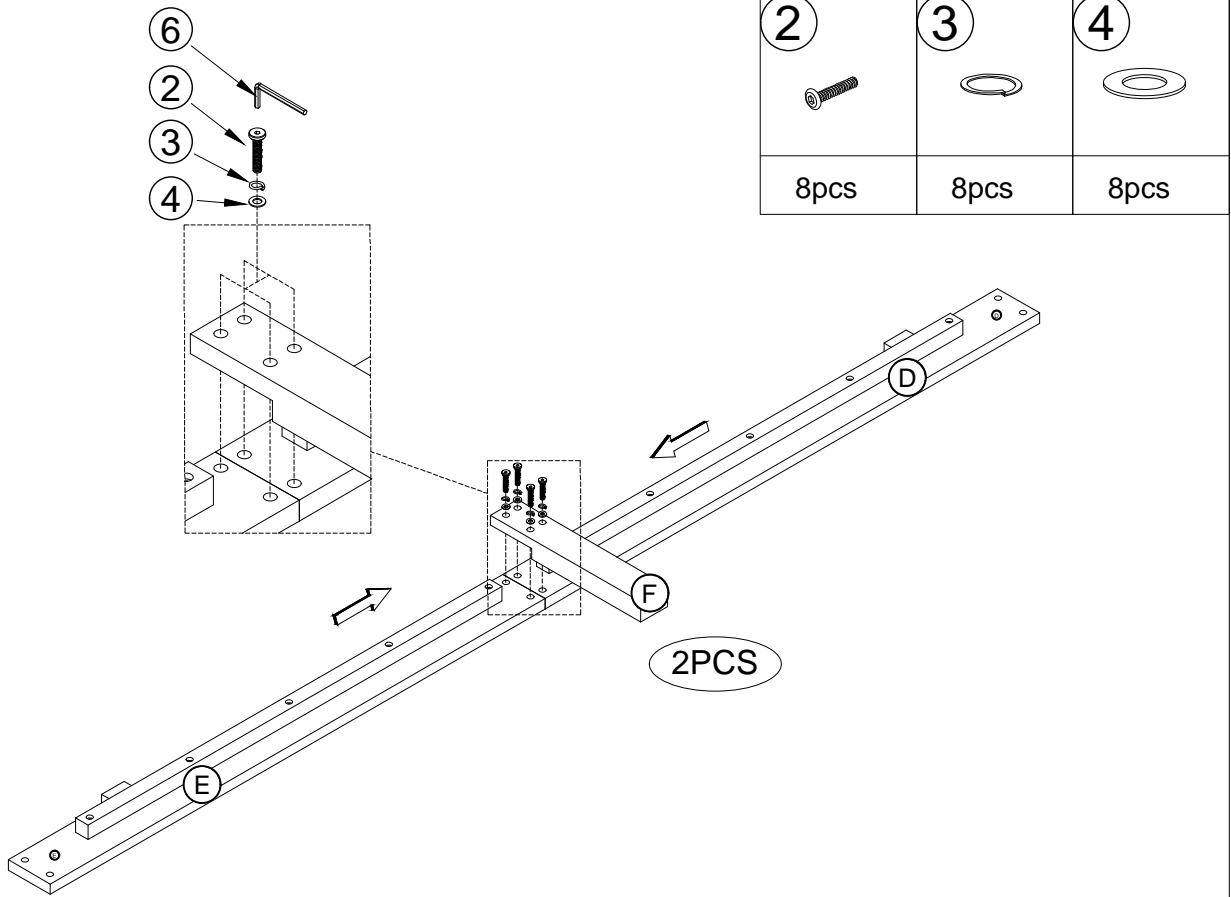

ASSEMBLY INSTRUCTIONS

QUEEN BED

Detail View

Part List

<p>A</p>  <p>Leg(Right Front/ Left Back)-2pcs</p>	<p>B</p>  <p>Leg(Left Front/ Right Back)-2pcs</p>	<p>C</p>  <p>Side Rail HB & FB - 2pcs</p>
<p>D</p>  <p>Side Frame (Right Front/Left Back)-2pcs</p>	<p>E</p>  <p>Side Frame (Left Front/Right Back)-2pcs</p>	<p>F</p>  <p>Middle Leg-2pcs</p>
<p>G</p>  <p>Support Bar-2 pcs</p>	<p>H</p>  <p>Foot-4pcs</p>	<p>I</p>  <p>Slats-2 set</p>

Hardware List

<p>1</p>  <p>1/4"*50mm Bolt1 (16+2pcs)</p>	<p>2</p>  <p>1/4"*30mm Bolt1 (8+1pcs)</p>	<p>3</p>  <p>Spring Washer (24+3pcs)</p>
<p>4</p>  <p>1/4"*16*1.5mm Flat Washer (24+3pcs)</p>	<p>5</p>  <p>Ø4*30mm Wood screws (12+2pcs)</p>	<p>6</p>  <p>(1/4")4.5*58mm Allen key (1pc)</p>

ASSEMBLY TOOL REQUIRED (NOT INCLUDED)

BE CAREFUL DO NOT DAMAGE THE HOLE POSITION WHEN YOU USE POWER TOOLS !

Step 1

Step 2

Step 3

5

12pcs

Step 4

1	3	4
		
4pcs	4pcs	4pcs