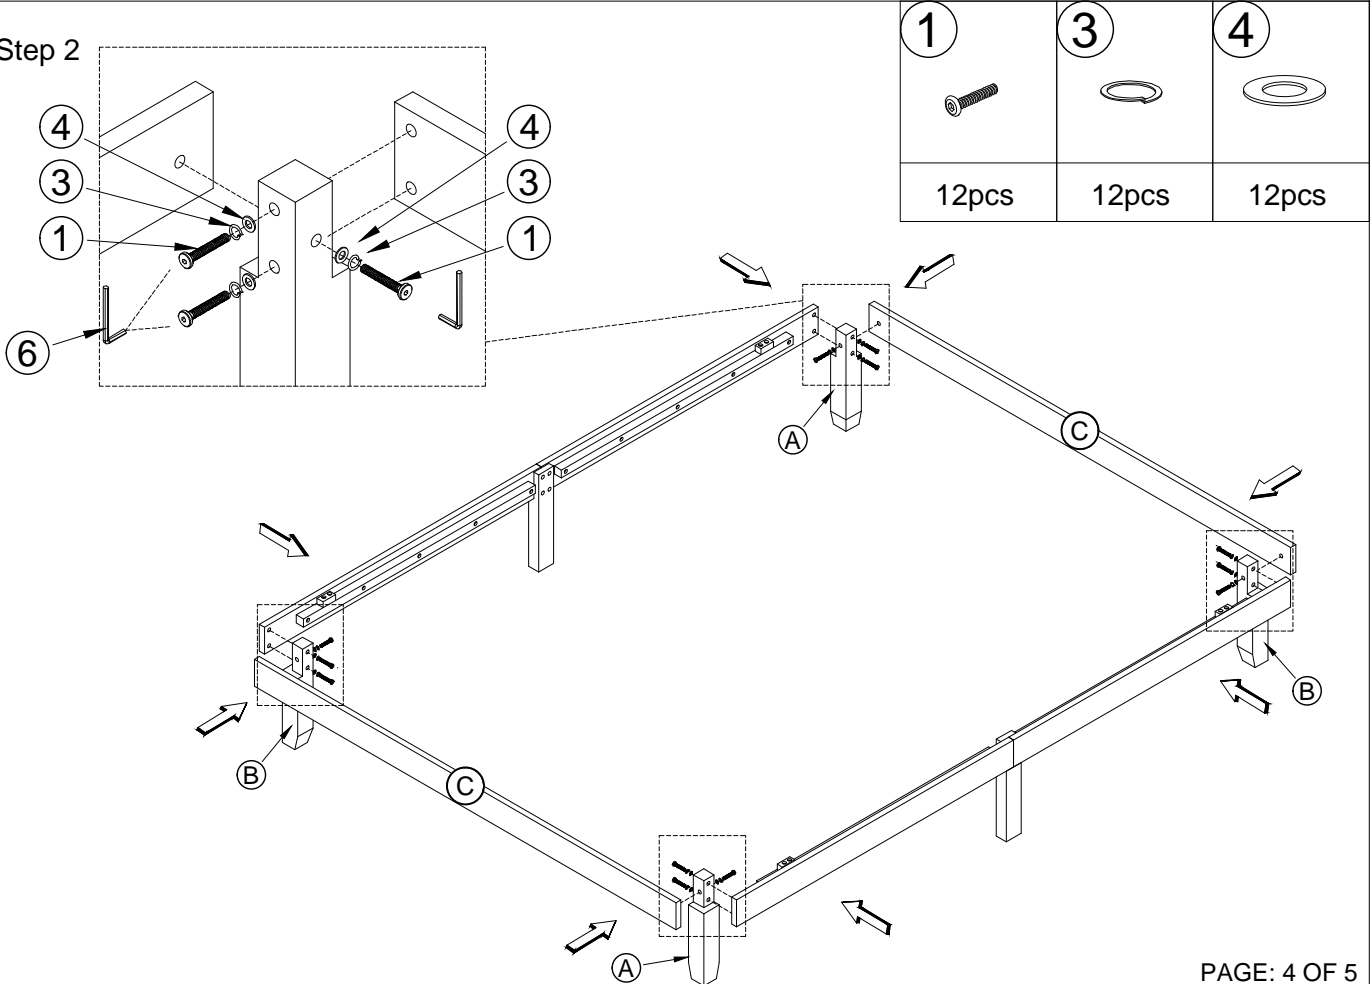

ASSEMBLY INSTRUCTIONS

QUEEN BED

Detail View

Part List

<p>A</p>  <p>Leg(Right Front/ Left Back)-2pcs</p>	<p>B</p>  <p>Leg(Left Front/ Right Back)-2pcs</p>	<p>C</p>  <p>Side Rail HB & FB - 2pcs</p>
<p>D</p>  <p>Side Frame (Right Front/Left Back)-2pcs</p>	<p>E</p>  <p>Side Frame (Left Front/Right Back)-2pcs</p>	<p>F</p>  <p>Middle Leg-2pcs</p>
<p>G</p>  <p>Support Bar-2 pcs</p>	<p>H</p>  <p>Foot-4pcs</p>	<p>I</p>  <p>Slats-2 set</p>

Hardware List

<p>1</p>  <p>1/4"*50mm Bolt1 (16+2pcs)</p>	<p>2</p>  <p>1/4"*30mm Bolt1 (8+1pcs)</p>	<p>3</p>  <p>Spring Washer (24+3pcs)</p>
<p>4</p>  <p>1/4"*16*1.5mm Flat Washer (24+3pcs)</p>	<p>5</p>  <p>Ø4*30mm Wood screws (12+2pcs)</p>	<p>6</p>  <p>(1/4")4.5*58mm Allen key (1pc)</p>

ASSEMBLY TOOL REQUIRED (NOT INCLUDED)

BE CAREFUL DO NOT DAMAGE THE HOLE POSITION WHEN YOU USE POWER TOOLS !

Step 1

Step 2

Step 3

5

12pcs

Step 4

1	3	4
		
4pcs	4pcs	4pcs