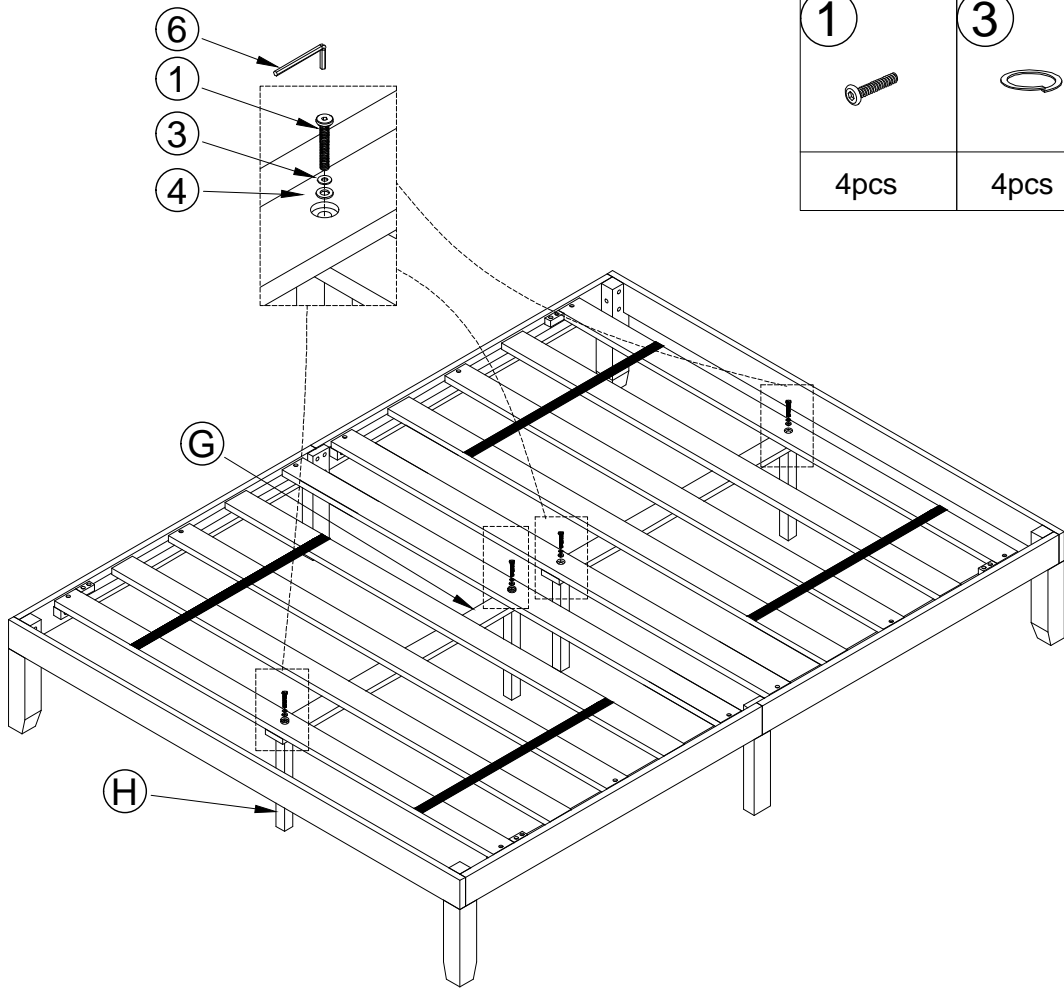

ASSEMBLY INSTRUCTIONS

QUEEN BED

Detail View

Part List

<p>A</p>  <p>Leg(Right Front/ Left Back)-2pcs</p>	<p>B</p>  <p>Leg(Left Front/ Right Back)-2pcs</p>	<p>C</p>  <p>Side Rail HB & FB - 2pcs</p>
<p>D</p>  <p>Side Frame (Right Front/Left Back)-2pcs</p>	<p>E</p>  <p>Side Frame (Left Front/Right Back)-2pcs</p>	<p>F</p>  <p>Middle Leg-2pcs</p>
<p>G</p>  <p>Support Bar-2 pcs</p>	<p>H</p>  <p>Foot-4pcs</p>	<p>I</p>  <p>Slats-2 set</p>

Hardware List

<p>1</p>  <p>1/4"*50mm Bolt1 (16+2pcs)</p>	<p>2</p>  <p>1/4"*30mm Bolt1 (8+1pcs)</p>	<p>3</p>  <p>Spring Washer (24+3pcs)</p>
<p>4</p>  <p>1/4"*16*1.5mm Flat Washer (24+3pcs)</p>	<p>5</p>  <p>Ø4*30mm Wood screws (12+2pcs)</p>	<p>6</p>  <p>(1/4")4.5*58mm Allen key (1pc)</p>

ASSEMBLY TOOL REQUIRED (NOT INCLUDED)

BE CAREFUL DO NOT DAMAGE THE HOLE POSITION WHEN YOU USE POWER TOOLS !

Step 1

Step 2

Step 3

5

12pcs

Step 4

1	3	4
		
4pcs	4pcs	4pcs