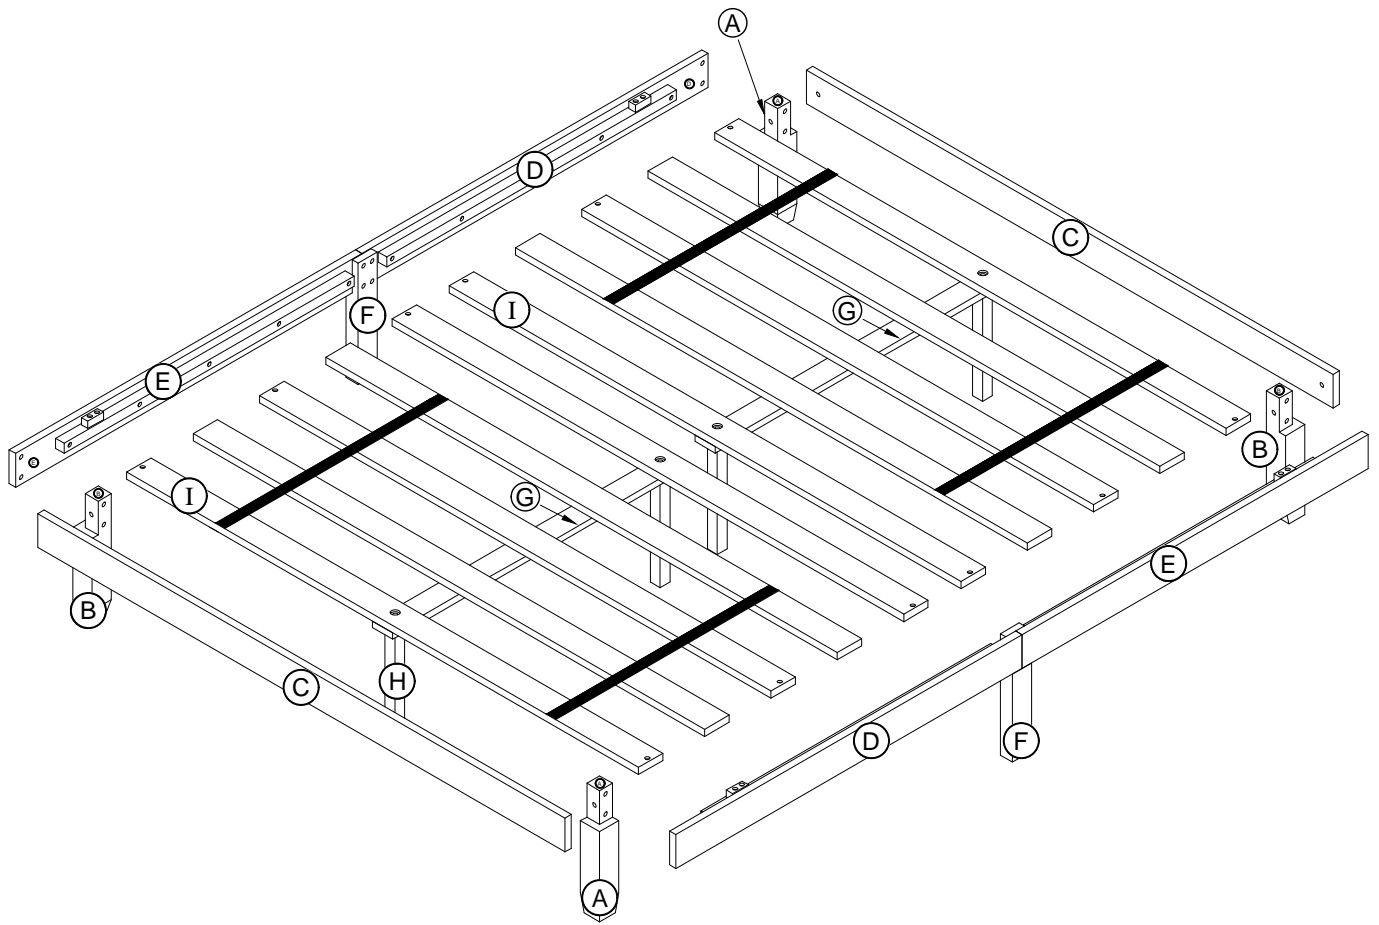

ASSEMBLY INSTRUCTIONS

QUEEN BED

Detail View

Part List

<p>A</p>  <p>Leg(Right Front/ Left Back)-2pcs</p>	<p>B</p>  <p>Leg(Left Front/ Right Back)-2pcs</p>	<p>C</p>  <p>Side Rail HB & FB - 2pcs</p>
<p>D</p>  <p>Side Frame (Right Front/Left Back)-2pcs</p>	<p>E</p>  <p>Side Frame (Left Front/Right Back)-2pcs</p>	<p>F</p>  <p>Middle Leg-2pcs</p>
<p>G</p>  <p>Support Bar-2 pcs</p>	<p>H</p>  <p>Foot-4pcs</p>	<p>I</p>  <p>Slats-2 set</p>

Hardware List

<p>1</p>  <p>1/4"*50mm Bolt1 (16+2pcs)</p>	<p>2</p>  <p>1/4"*30mm Bolt1 (8+1pcs)</p>	<p>3</p>  <p>Spring Washer (24+3pcs)</p>
<p>4</p>  <p>1/4"*16*1.5mm Flat Washer (24+3pcs)</p>	<p>5</p>  <p>Ø4*30mm Wood screws (12+2pcs)</p>	<p>6</p>  <p>(1/4")4.5*58mm Allen key (1pc)</p>

1	3	4
		
4pcs	4pcs	4pcs