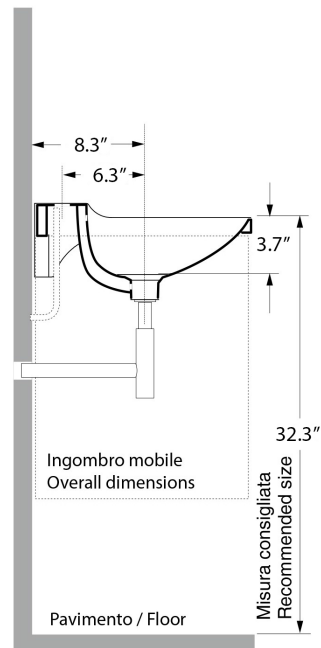

Dimensions Metric

1 inch = 2.54 cm

1 inch = 25.4 mm

WS®
BATH
COLLECTIONS

1051 Lea Drive - Collegeville, PA 19426
Tel. 215 513 9400 - Fax 610 831 0215

www.ws bathcollections.com - info@ws bathcollectins.com

Collection
Buddy

Model |
Buddy 3401

Dimensions Metric

1 inch = 2.54 cm
1 inch = 25.4 mm

WS®
BATH
COLLECTIONS

1051 Lea Drive - Collegeville, PA 19426
Tel. 215 513 9400 - Fax 610 831 0215

www.ws bathcollections.com - info@ws bathcollections.com

—————
pavimento finito/floor level

Collection
Buddy

Model |
Buddy 9106

Dimensions Metric
1 inch = 2.54 cm
1 inch = 25.4 mm

WS®
BATH
COLLECTIONS
1051 Lea Drive - Collegeville, PA 19426
Tel. 215 513 9400 - Fax 610 831 0215
www.ws bathcollections.com - info@ws bathcollections.com

Silicone (optional)

Collection
Buddy

Model |
Buddy 3401

Dimensions Metric
1 inch = 2.54 cm
1 inch = 25.4 mm

WS[®]
BATH
COLLECTIONS

1051 Lea Drive - Collegeville, PA 19426
Tel. 215 513 9400 - Fax 610 831 0215
www.ws bathcollections.com - info@ws bathcollections.com