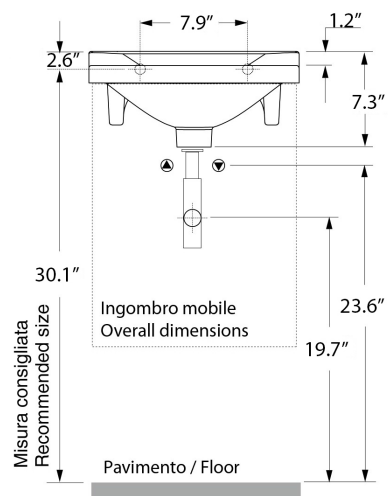

Dimensions Metric

1 inch = 2.54 cm

1 inch = 25.4 mm

WS®
BATH
COLLECTIONS

1051 Lea Drive - Collegeville, PA 19426
Tel. 215 513 9400 - Fax 610 831 0215

www.ws bathcollections.com - info@ws bathcollectins.com

Collection
Buddy

Model |
Buddy 3401

Dimensions Metric

1 inch = 2.54 cm
1 inch = 25.4 mm

WS®
BATH
COLLECTIONS

1051 Lea Drive - Collegeville, PA 19426
Tel. 215 513 9400 - Fax 610 831 0215

www.ws bathcollections.com - info@ws bathcollections.com

—————
pavimento finito/floor level

Collection
Buddy

Model |
Buddy 9106

Dimensions Metric
1 inch = 2.54 cm
1 inch = 25.4 mm

WS®
BATH
COLLECTIONS
1051 Lea Drive - Collegeville, PA 19426
Tel. 215 513 9400 - Fax 610 831 0215
www.ws bathcollections.com - info@ws bathcollections.com

Silicone (optional)

Collection
Buddy

Model |
Buddy 3401

Dimensions Metric
1 inch = 2.54 cm
1 inch = 25.4 mm

WS[®]
BATH
COLLECTIONS

1051 Lea Drive - Collegeville, PA 19426
Tel. 215 513 9400 - Fax 610 831 0215
www.ws bathcollections.com - info@ws bathcollections.com