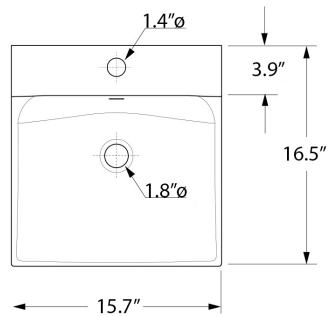

Dimensions Metric

1 inch = 2.54 cm

1 inch = 25.4 mm

WS®
BATH
COLLECTIONS

1051 Lea Drive - Collegeville, PA 19426
Tel. 215 513 9400 - Fax 610 831 0215

www.ws bathcollections.com - info@ws bathcollectins.com

Collection
Buddy

Model |
Buddy 3401

Dimensions Metric

1 inch = 2.54 cm
1 inch = 25.4 mm

WS®
BATH
COLLECTIONS

1051 Lea Drive - Collegeville, PA 19426
Tel. 215 513 9400 - Fax 610 831 0215

www.ws bathcollections.com - info@ws bathcollections.com

—————
pavimento finito/floor level

Collection
Buddy

Model |
Buddy 9106

Dimensions Metric
1 inch = 2.54 cm
1 inch = 25.4 mm

WS®
BATH
COLLECTIONS
1051 Lea Drive - Collegeville, PA 19426
Tel. 215 513 9400 - Fax 610 831 0215
www.ws bathcollections.com - info@ws bathcollections.com

Silicone (optional)

Collection
Buddy

Model |
Buddy 3401

Dimensions Metric
1 inch = 2.54 cm
1 inch = 25.4 mm

WS[®]
BATH
COLLECTIONS

1051 Lea Drive - Collegeville, PA 19426
Tel. 215 513 9400 - Fax 610 831 0215
www.ws bathcollections.com - info@ws bathcollections.com