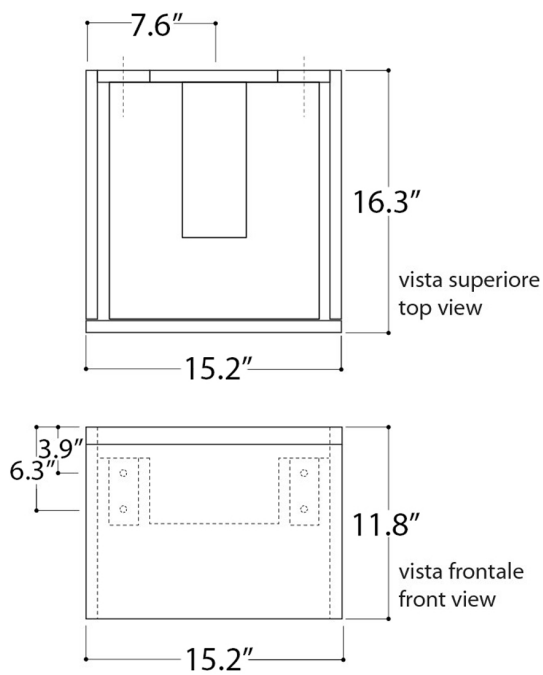

Dimensions Metric

1 inch = 2.54 cm

1 inch = 25.4 mm

WS®
BATH
COLLECTIONS

1051 Lea Drive - Collegeville, PA 19426
Tel. 215 513 9400 - Fax 610 831 0215

www.ws bathcollections.com - info@ws bathcollectins.com

Collection
Buddy

Model |
Buddy 3401

Dimensions Metric

1 inch = 2.54 cm
1 inch = 25.4 mm

WS®
BATH
COLLECTIONS

1051 Lea Drive - Collegeville, PA 19426
Tel. 215 513 9400 - Fax 610 831 0215

www.ws bathcollections.com - info@ws bathcollections.com

—————
pavimento finito/floor level

Collection
Buddy

Model |
Buddy 9106

Dimensions Metric
1 inch = 2.54 cm
1 inch = 25.4 mm

WS®
BATH
COLLECTIONS
1051 Lea Drive - Collegeville, PA 19426
Tel. 215 513 9400 - Fax 610 831 0215
www.ws bathcollections.com - info@ws bathcollections.com

Silicone (optional)

Collection
Buddy

Model |
Buddy 3401

Dimensions Metric
1 inch = 2.54 cm
1 inch = 25.4 mm

WS[®]
BATH
COLLECTIONS

1051 Lea Drive - Collegeville, PA 19426
Tel. 215 513 9400 - Fax 610 831 0215
www.ws bathcollections.com - info@ws bathcollections.com