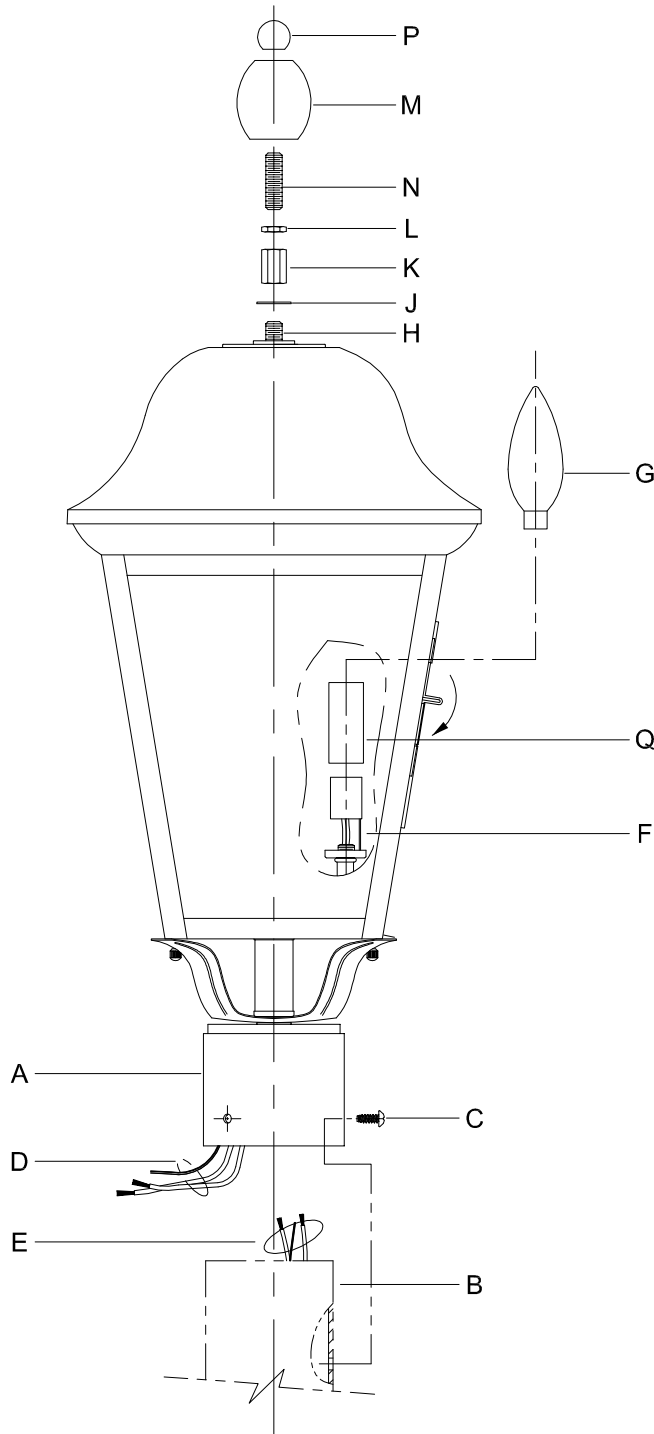

Assembly & Installation Instructions

CAUTION: Read instructions carefully and turn electricity off at main circuit breaker panel before beginning installation.

*****
WARNING - If any Special Control Devices are used with this Fixture, Follow the Instructions Carefully to assure full compliance with N.E.C. requirements. If there are any questions, contact a Qualified Electrical Contractor.
WARNING - This product contains chemicals known to the State of California to cause cancer, birth defects and /or other reproductive harm. Thoroughly wash hands after installing, handling, cleaning, or otherwise touching this product.
CAUTION - All glass is fragile, use care when handling Glass component(s) and or Lamp(s).
*****

ASSEMBLY STEPS:

PASOS PARA ENSAMBLAR:

MODE D'ASSEMBLAGE:

1. A → B
2. Ø (0.144)(3.6mm) →
3. B ← A
4. Ø (0.144)(3.6mm) →
5. D → E
6. C, A → B
7. Q → F
8. G → F
9. J, K → H
10. N, L → K
11. M, P → H

**B, E, & G
(NOT FURNISHED)
(NO INCLUIDA)
(NON FOURNIE)**