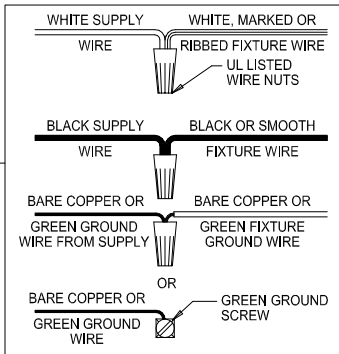

# Assembly & Installation Instructions

**CAUTION:** Read instructions carefully and turn electricity off at main circuit breaker panel before beginning installation.

\*\*\*\*\*  
**WARNING -** If any Special Control Devices are used with this Fixture, Follow the Instructions Carefully to assure full compliance with N.E.C. requirements. If there are any questions, contact a Qualified Electrical Contractor.  
**WARNING -** This product contains chemicals known to the State of California to cause cancer, birth defects and /or other reproductive harm. Thoroughly wash hands after installing, handling, cleaning, or otherwise touching this product.  
**CAUTION -** All glass is fragile, use care when handling Glass component(s) and or Lamp(s).  
 \*\*\*\*\*

**ASSEMBLY STEPS:**

**PASOS PARA ENSAMBLAR:**

**MODE D'ASSEMBLAGE:**

1. A → B
2. Ø (0.144)(3.6mm) → 
3. B ← A
4. Ø (0.144)(3.6mm) → 
5. D → E 
6. C, A → B
7. Q → F
8. G → F
9. J, K → H
10. N, L → K
11. M, P → H