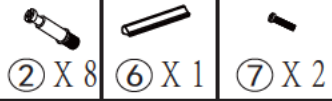

"2" Hardware
Assembly example

STEP 1

STEP 2

STEP 11

STEP 12