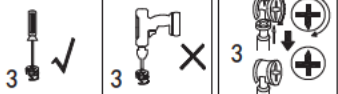

Dining Car

Item Description: Dining Car

Components

(A)	 1015X505MM	1 pcs	(B)	 860X453MM	1 pcs
(C)	 860X453MM	1 pcs	(D)	 810X441MM	2 pcs
(E)	 810X150MM	1 pcs	(F)	 810X100MM	1 pcs
(G)	 809X150MM	1 pcs	(H)	 766X130MM	1 pcs

STEP 13

③ X 6 ⑤ X 2

STEP 14

①	 775X296MM	1pcs	②	 300X130MM	1pcs
③	 300X130MM	1pcs	④	 287X70MM	1pcs
⑤	 300X25MM	2pcs	⑥	 1pc	1pcs

Screws & Tools

①	 M4X35MM	4pcs	②	 M6X35MM	30pcs
③	 M3X12MM	30pcs	④	 M3X12MM	14pcs
⑤	 M6X30MM	10pcs	⑥	 1pc	1pcs
⑦	 M4X16MM	2pcs	⑧	 2pcs	2pcs
⑨	 2pcs	2pcs			