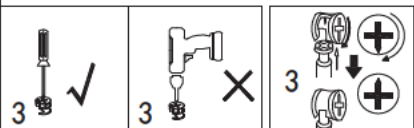

Dining Car

Item Description: Dining Car

Components

(A)	 1015X505MM	1 pcs	(B)	 860X453MM	1 pcs
(C)	 860X453MM	1 pcs	(D)	 810X441MM	2 pcs
(E)	 810X150MM	1 pcs	(F)	 810X100MM	1 pcs
(G)	 809X150MM	1 pcs	(H)	 766X130MM	1 pcs

STEP 13

③ X 6 ⑤ X 2

STEP 14

①	 775X296MM	1pcs	②	 300X130MM	1pcs
③	 300X130MM	1pcs	④	 287X70MM	1pcs
⑤	 300X25MM	2pcs	⑥	 1pc	1pcs

Screws & Tools

①	 M4X35MM	4pcs	②	 M6X35MM	30pcs
③	 M3X12MM	30pcs	④	 M3X12MM	14pcs
⑤	 M6X30MM	10pcs	⑥	 1pc	1pcs
⑦	 M4X16MM	2pcs	⑧	 2pcs	2pcs
⑨	 2pcs	2pcs			

"2" Hardware
Assembly example

STEP 1

STEP 2

STEP 11

STEP 12

STEP 9  ③ X 4

STEP 10  ③ X 4 ⑤ X 4

STEP 3

STEP 4  ③ X 8

STEP 5

STEP 6

④ X 6

STEP 7

② X 6

STEP 8

② X 16