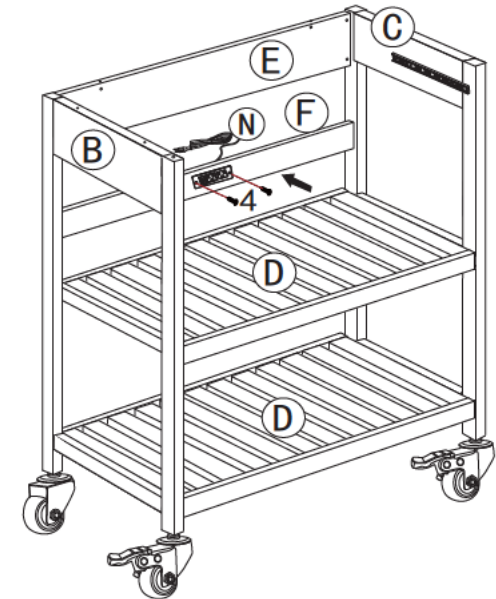

Dining Car

Item Description: Dining Car

Components

(A)	 1015X505MM	1 pcs	(B)	 860X453MM	1 pcs
(C)	 860X453MM	1 pcs	(D)	 810X441MM	2 pcs
(E)	 810X150MM	1 pcs	(F)	 810X100MM	1 pcs
(G)	 809X150MM	1 pcs	(H)	 766X130MM	1 pcs

"2" Hardware
Assembly example

STEP 1

STEP 2

STEP 11

STEP 12

STEP 9  ③ X 4

STEP 10  ③ X 4 ⑤ X 4

STEP 3

STEP 4  ③ X 8

STEP 5

STEP 6

④ X 6

STEP 7

② X 6

STEP 8

② X 16