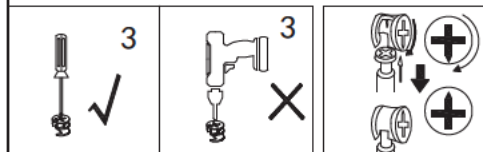

Dining Car

Item Description: Dining Car

Components

(A)	 1015X505MM	1 pcs	(B)	 860X453MM	1 pcs
(C)	 860X453MM	1 pcs	(D)	 810X441MM	2 pcs
(E)	 810X150MM	1 pcs	(F)	 810X100MM	1 pcs
(G)	 809X150MM	1 pcs	(H)	 766X130MM	1 pcs

STEP 13

③ X 6 ⑤ X 2

STEP 14

①	 775X296MM	1pcs	②	 300X130MM	1pcs
③	 300X130MM	1pcs	④	 287X70MM	1pcs
⑤	 300X25MM	2pcs	⑥	 1pc	1pcs

Screws & Tools

①	 M4X35MM	4pcs	②	 M6X35MM	30pcs
③	 M3X12MM	30pcs	④	 M3X12MM	14pcs
⑤	 M6X30MM	10pcs	⑥	 1pc	1pcs
⑦	 M4X16MM	2pcs	⑧	 2pcs	2pcs
⑨	 2pcs	2pcs			

"2" Hardware
Assembly example

STEP 1

STEP 2

STEP 11

STEP 12

STEP 9  ③ X 4

STEP 10  ③ X 4 ⑤ X 4

STEP 3

STEP 4  ③ X 8

STEP 5

STEP 6

④ X 6

STEP 7

② X 6

STEP 8

② X 16