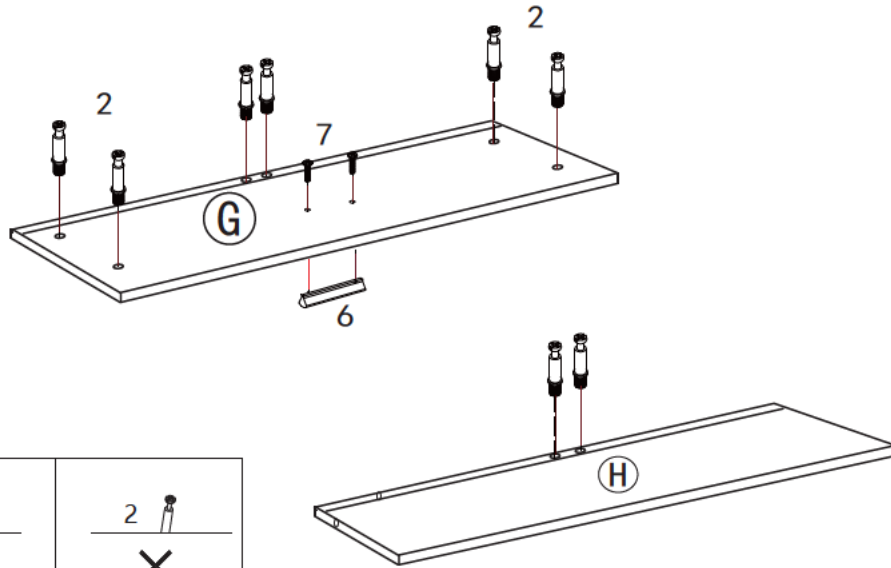

Dining Car

Item Description: Dining Car

Components

(A)	 1015X505MM	1 pcs	(B)	 860X453MM	1 pcs
(C)	 860X453MM	1 pcs	(D)	 810X441MM	2 pcs
(E)	 810X150MM	1 pcs	(F)	 810X100MM	1 pcs
(G)	 809X150MM	1 pcs	(H)	 766X130MM	1 pcs

STEP 13

③ X 6 ⑤ X 2

STEP 14

①	 775X296MM	1pcs	②	 300X130MM	1pcs
③	 300X130MM	1pcs	④	 287X70MM	1pcs
⑤	 300X25MM	2pcs	⑥	 1pc	1pcs

Screws & Tools

①	 M4X35MM	4pcs	②	 M6X35MM	30pcs
③	 M3X12MM	30pcs	④	 M3X12MM	14pcs
⑤	 M6X30MM	10pcs	⑥	 1pc	1pcs
⑦	 M4X16MM	2pcs	⑧	 2pcs	2pcs
⑨	 2pcs	2pcs			

"2" Hardware
Assembly example

STEP 1

STEP 2

STEP 11

STEP 12

STEP 9  ③ X 4

STEP 10  ③ X 4 ⑤ X 4

STEP 3

STEP 4  ③ X 8

STEP 5

STEP 6

④ X 6

STEP 7

② X 6

STEP 8

② X 16