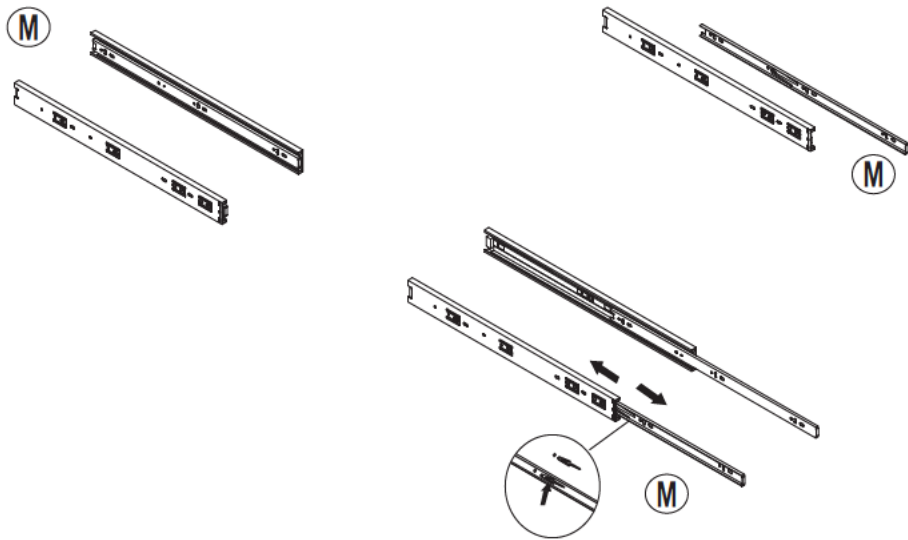

Dining Car

Item Description: Dining Car

Components

(A)	 1015X505MM	1 pcs	(B)	 860X453MM	1 pcs
(C)	 860X453MM	1 pcs	(D)	 810X441MM	2 pcs
(E)	 810X150MM	1 pcs	(F)	 810X100MM	1 pcs
(G)	 809X150MM	1 pcs	(H)	 766X130MM	1 pcs

"2" Hardware
Assembly example

STEP 1

STEP 2

STEP 11

STEP 12

STEP 9  ③ X 4

STEP 10  ③ X 4 ⑤ X 4

STEP 3

STEP 4  ③ X 8

STEP 5

STEP 6

④ X 6

STEP 7

② X 6

STEP 8

② X 16