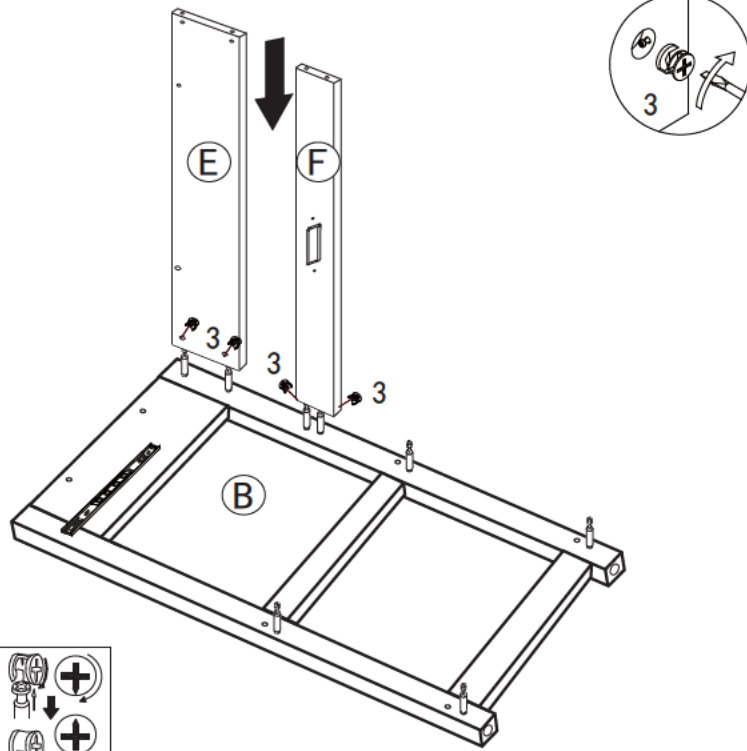

Dining Car

Item Description: Dining Car

Components

(A)	 1015X505MM	1 pcs	(B)	 860X453MM	1 pcs
(C)	 860X453MM	1 pcs	(D)	 810X441MM	2 pcs
(E)	 810X150MM	1 pcs	(F)	 810X100MM	1 pcs
(G)	 809X150MM	1 pcs	(H)	 766X130MM	1 pcs

"2" Hardware
Assembly example

STEP 1

STEP 2

STEP 11

STEP 12

STEP 9  ③ X 4

STEP 10  ③ X 4 ⑤ X 4

STEP 3

STEP 4  ③ X 8

STEP 5

STEP 6

④ X 6

STEP 7

② X 6

STEP 8

② X 16