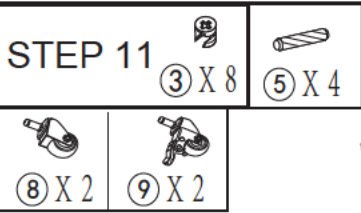

Dining Car

Item Description: Dining Car

Components

(A)	 1015X505MM	1 pcs	(B)	 860X453MM	1 pcs
(C)	 860X453MM	1 pcs	(D)	 810X441MM	2 pcs
(E)	 810X150MM	1 pcs	(F)	 810X100MM	1 pcs
(G)	 809X150MM	1 pcs	(H)	 766X130MM	1 pcs

STEP 13

③ X 6 ⑤ X 2

STEP 14

①	 775X296MM	1pcs	②	 300X130MM	1pcs
③	 300X130MM	1pcs	④	 287X70MM	1pcs
⑤	 300X25MM	2pcs	⑥	 1pc	1pcs

Screws & Tools

①	 M4X35MM	4pcs	②	 M6X35MM	30pcs
③	 M3X12MM	30pcs	④	 M3X12MM	14pcs
⑤	 M6X30MM	10pcs	⑥	 1pc	1pcs
⑦	 M4X16MM	2pcs	⑧	 2pcs	2pcs
⑨	 2pcs	2pcs			

"2" Hardware
Assembly example

STEP 1

STEP 2

STEP 11

STEP 12

STEP 9  ③ X 4

STEP 10  ③ X 4 ⑤ X 4

STEP 3

STEP 4  ③ X 8

STEP 5

STEP 6

④ X 6

STEP 7

② X 6

STEP 8

② X 16