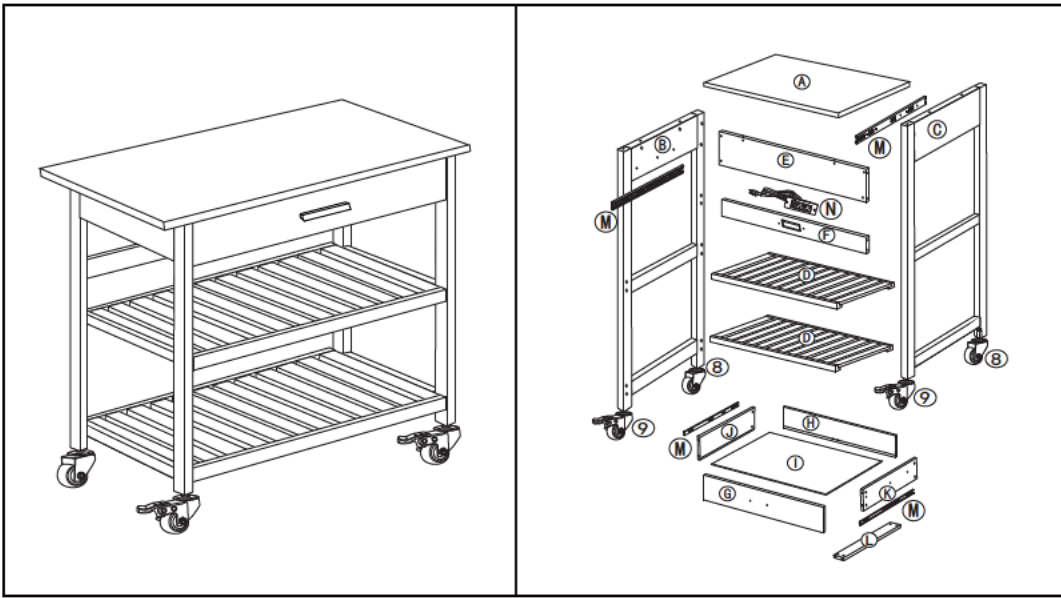

Dining Car

Item Description: Dining Car

Components

(A)	 1015X505MM	1 pcs	(B)	 860X453MM	1 pcs
(C)	 860X453MM	1 pcs	(D)	 810X441MM	2 pcs
(E)	 810X150MM	1 pcs	(F)	 810X100MM	1 pcs
(G)	 809X150MM	1 pcs	(H)	 766X130MM	1 pcs