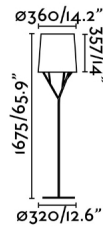

Modern floor lamp for indoor lighting made from steel with a textile shade. Designed by: Estudi Ribaudí.

General characteristics

Fixation	Floor
voltage	120V
Hertz	60Hz
Cable length	0.02 ft
Switch type	Push
Max. Power	15W