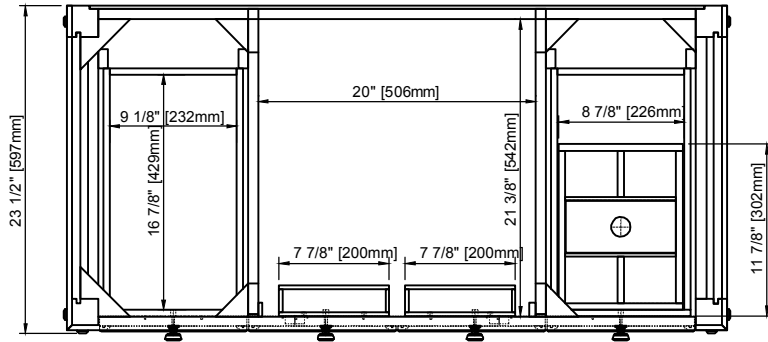

48" Vanity

VANITIES

Top sold separately

Features and Materials

Solids: Poplar
Veneers: Birch
Panels: Plywood
Installation Type: Floor Standing
Number of Basins: One, with Optional 3cm Top
Vanity Top : Not Included - Optional 3cm Tops Available with Sinks
Wooden Backsplash
Bamboo Drawer Organizer
Number of Drawers: Five
Number of Tip Outs: One
Assembly Type: Installation of Optional 3cm Top
Drawer Box Material and Construction: Plywood/English Dovetail Joinery
Hardware Material and Finish: Zinc Alloy in Matte Black
Fits Drain Hole Size: 1 3/4"
Full Extension, Soft Close Glides
Aluminum Laminate Drawer Liners
Adjustable Levelers

Dimension

Width: 48"
Depth: 23 -1/2"
Height: 34-7/8"
Rough-In Height: 21"

48" Vanity

VANITIES

Organizer

Top View

Backsplash - not to scale

Front View

Knob

All dimensions are nominal

48" Vanity

VANITIES

Side View

Back View

All dimensions are nominal