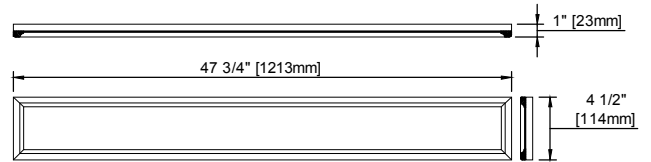

48" Vanity

VANITIES

Top sold separately

Features and Materials

Solids: Poplar
Veneers: Birch
Panels: Plywood
Installation Type: Floor Standing
Number of Basins: One, with Optional 3cm Top
Vanity Top : Not Included - Optional 3cm Tops Available with Sinks
Wooden Backsplash
Bamboo Drawer Organizer
Number of Drawers: Five
Number of Tip Outs: One
Assembly Type: Installation of Optional 3cm Top
Drawer Box Material and Construction: Plywood/English Dovetail Joinery
Hardware Material and Finish: Zinc Alloy in Matte Black
Fits Drain Hole Size: 1 3/4"
Full Extension, Soft Close Glides
Aluminum Laminate Drawer Liners
Adjustable Levelers

Dimension

Width: 48"
Depth: 23 -1/2"
Height: 34-7/8"
Rough-In Height: 21"

48" Vanity

VANITIES

Organizer

Top View

Backsplash - not to scale

Front View

Knob

All dimensions are nominal

48" Vanity

VANITIES

Side View

Back View

All dimensions are nominal