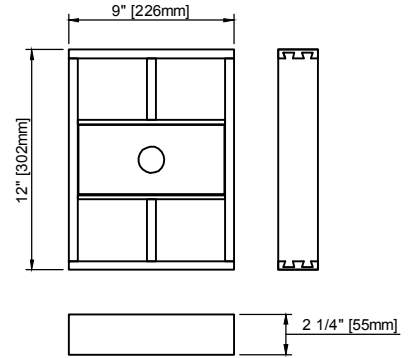

48" Vanity

VANITIES

Top sold separately

Features and Materials

Solids: Poplar
Veneers: Birch
Panels: Plywood
Installation Type: Floor Standing
Number of Basins: One, with Optional 3cm Top
Vanity Top : Not Included - Optional 3cm Tops Available with Sinks
Wooden Backsplash
Bamboo Drawer Organizer
Number of Drawers: Five
Number of Tip Outs: One
Assembly Type: Installation of Optional 3cm Top
Drawer Box Material and Construction: Plywood/English Dovetail Joinery
Hardware Material and Finish: Zinc Alloy in Matte Black
Fits Drain Hole Size: 1 3/4"
Full Extension, Soft Close Glides
Aluminum Laminate Drawer Liners
Adjustable Levelers

Dimension

Width: 48"
Depth: 23 -1/2"
Height: 34-7/8"
Rough-In Height: 21"

48" Vanity

VANITIES

Organizer

Top View

Backsplash - not to scale

Front View

Knob

All dimensions are nominal

48" Vanity

VANITIES

Side View

Back View

All dimensions are nominal