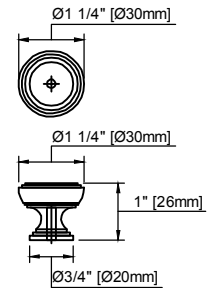

48" Vanity

VANITIES

Top sold separately

Features and Materials

Solids: Poplar
Veneers: Birch
Panels: Plywood
Installation Type: Floor Standing
Number of Basins: One, with Optional 3cm Top
Vanity Top : Not Included - Optional 3cm Tops Available with Sinks
Wooden Backsplash
Bamboo Drawer Organizer
Number of Drawers: Five
Number of Tip Outs: One
Assembly Type: Installation of Optional 3cm Top
Drawer Box Material and Construction: Plywood/English Dovetail Joinery
Hardware Material and Finish: Zinc Alloy in Matte Black
Fits Drain Hole Size: 1 3/4"
Full Extension, Soft Close Glides
Aluminum Laminate Drawer Liners
Adjustable Levelers

Dimension

Width: 48"
Depth: 23 -1/2"
Height: 34-7/8"
Rough-In Height: 21"

48" Vanity

VANITIES

Organizer

Top View

Backsplash - not to scale

Front View

Knob

All dimensions are nominal

48" Vanity

VANITIES

Side View

Back View

All dimensions are nominal