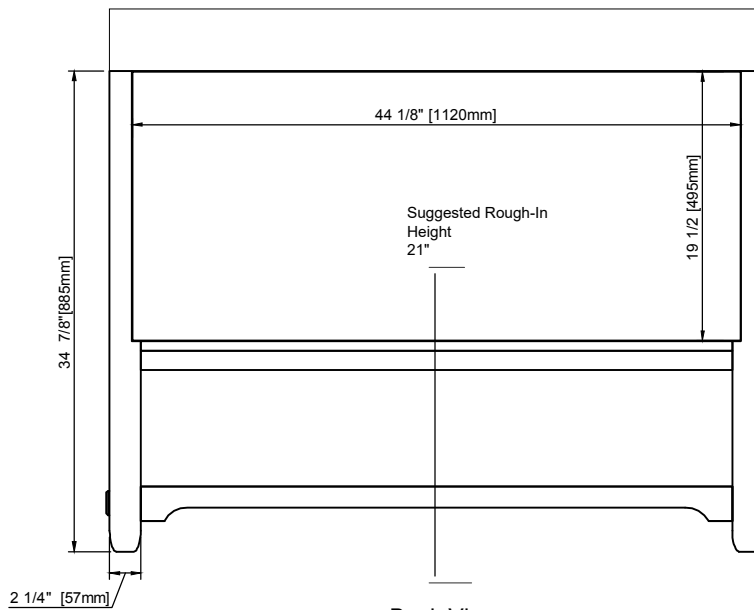

48" Vanity

VANITIES

Top sold separately

Features and Materials

Solids: Poplar
Veneers: Birch
Panels: Plywood
Installation Type: Floor Standing
Number of Basins: One, with Optional 3cm Top
Vanity Top : Not Included - Optional 3cm Tops Available with Sinks
Wooden Backsplash
Bamboo Drawer Organizer
Number of Drawers: Five
Number of Tip Outs: One
Assembly Type: Installation of Optional 3cm Top
Drawer Box Material and Construction: Plywood/English Dovetail Joinery
Hardware Material and Finish: Zinc Alloy in Matte Black
Fits Drain Hole Size: 1 3/4"
Full Extension, Soft Close Glides
Aluminum Laminate Drawer Liners
Adjustable Levelers

Dimension

Width: 48"
Depth: 23 -1/2"
Height: 34-7/8"
Rough-In Height: 21"

48" Vanity

VANITIES

Organizer

Top View

Backsplash - not to scale

Front View

Knob

All dimensions are nominal

48" Vanity

VANITIES

Side View

Back View

All dimensions are nominal