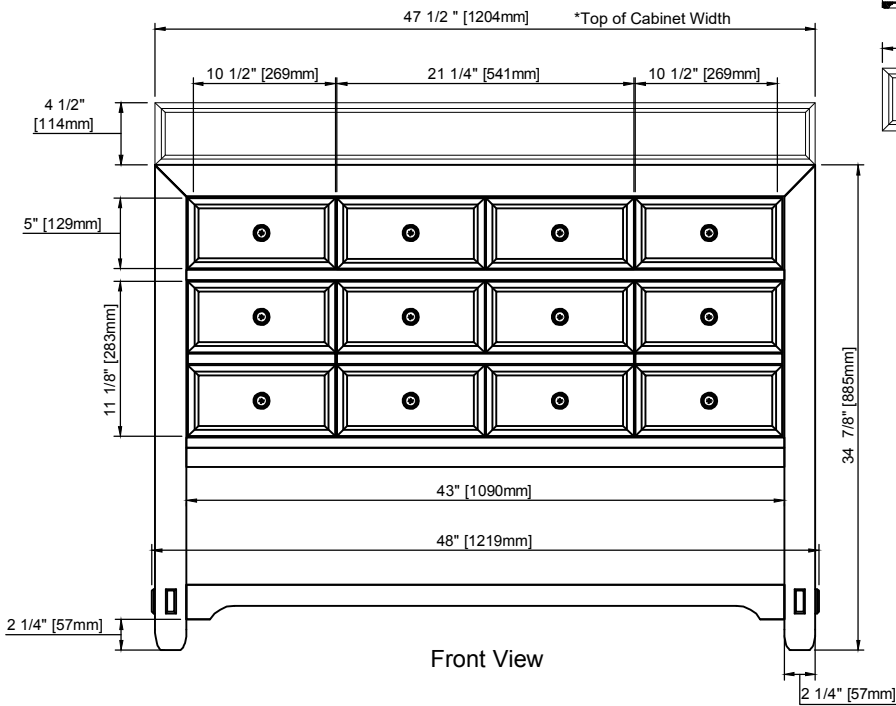

48" Vanity

VANITIES

Top sold separately

Features and Materials

Solids: Poplar
Veneers: Birch
Panels: Plywood
Installation Type: Floor Standing
Number of Basins: One, with Optional 3cm Top
Vanity Top : Not Included - Optional 3cm Tops Available with Sinks
Wooden Backsplash
Bamboo Drawer Organizer
Number of Drawers: Five
Number of Tip Outs: One
Assembly Type: Installation of Optional 3cm Top
Drawer Box Material and Construction: Plywood/English Dovetail Joinery
Hardware Material and Finish: Zinc Alloy in Matte Black
Fits Drain Hole Size: 1 3/4"
Full Extension, Soft Close Glides
Aluminum Laminate Drawer Liners
Adjustable Levelers

Dimension

Width: 48"
Depth: 23 -1/2"
Height: 34-7/8"
Rough-In Height: 21"

48" Vanity

VANITIES

Organizer

Top View

Backsplash - not to scale

Front View

Knob

All dimensions are nominal

48" Vanity

VANITIES

Side View

Back View

All dimensions are nominal