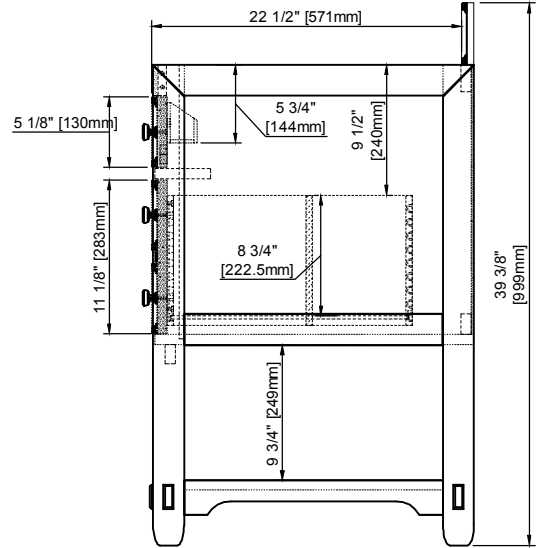

48" Vanity

VANITIES

Top sold separately

Features and Materials

Solids: Poplar
Veneers: Birch
Panels: Plywood
Installation Type: Floor Standing
Number of Basins: One, with Optional 3cm Top
Vanity Top : Not Included - Optional 3cm Tops Available with Sinks
Wooden Backsplash
Bamboo Drawer Organizer
Number of Drawers: Five
Number of Tip Outs: One
Assembly Type: Installation of Optional 3cm Top
Drawer Box Material and Construction: Plywood/English Dovetail Joinery
Hardware Material and Finish: Zinc Alloy in Matte Black
Fits Drain Hole Size: 1 3/4"
Full Extension, Soft Close Glides
Aluminum Laminate Drawer Liners
Adjustable Levelers

Dimension

Width: 48"
Depth: 23 -1/2"
Height: 34-7/8"
Rough-In Height: 21"

48" Vanity

VANITIES

Organizer

Top View

Backsplash - not to scale

Front View

Knob

All dimensions are nominal

48" Vanity

VANITIES

Side View

Back View

All dimensions are nominal