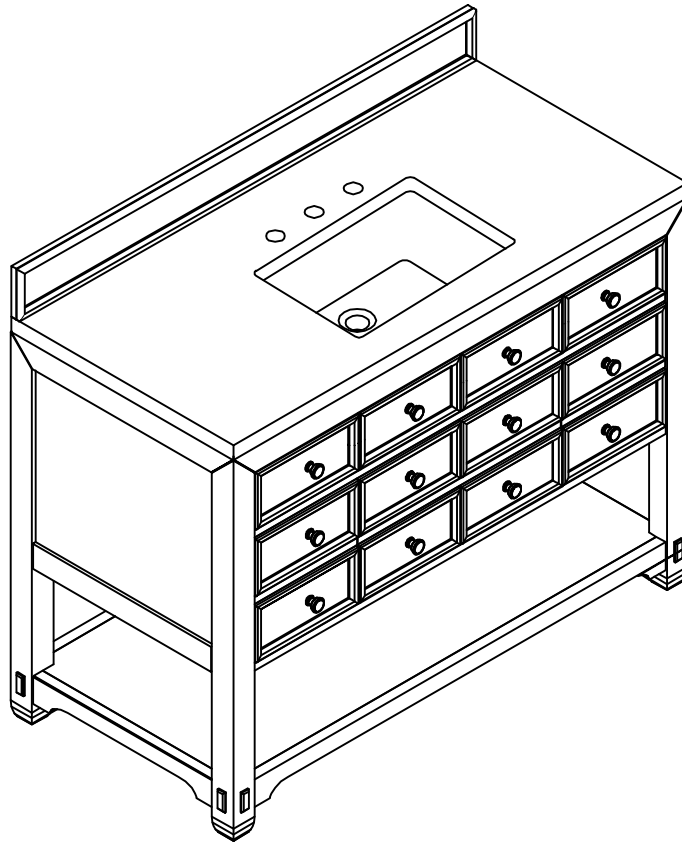

48" Vanity

VANITIES

Top sold separately

Features and Materials

Solids: Poplar
Veneers: Birch
Panels: Plywood
Installation Type: Floor Standing
Number of Basins: One, with Optional 3cm Top
Vanity Top : Not Included - Optional 3cm Tops Available with Sinks
Wooden Backsplash
Bamboo Drawer Organizer
Number of Drawers: Five
Number of Tip Outs: One
Assembly Type: Installation of Optional 3cm Top
Drawer Box Material and Construction: Plywood/English Dovetail Joinery
Hardware Material and Finish: Zinc Alloy in Matte Black
Fits Drain Hole Size: 1 3/4"
Full Extension, Soft Close Glides
Aluminum Laminate Drawer Liners
Adjustable Levelers

Dimension

Width: 48"
Depth: 23 -1/2"
Height: 34-7/8"
Rough-In Height: 21"

48" Vanity

VANITIES

Organizer

Top View

Backsplash - not to scale

Front View

Knob

All dimensions are nominal

48" Vanity

VANITIES

Side View

Back View

All dimensions are nominal