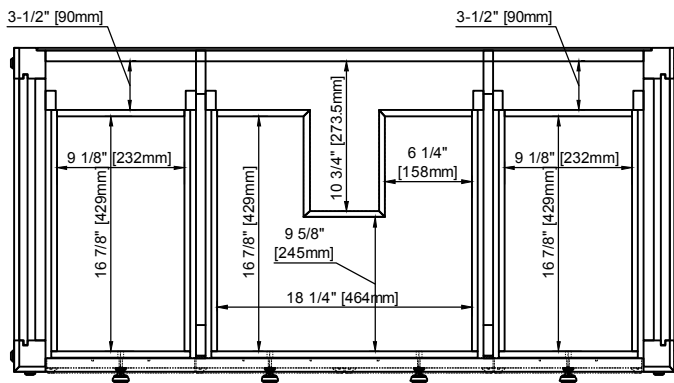

48" Vanity

VANITIES

Top sold separately

Features and Materials

Solids: Poplar
Veneers: Birch
Panels: Plywood
Installation Type: Floor Standing
Number of Basins: One, with Optional 3cm Top
Vanity Top : Not Included - Optional 3cm Tops Available with Sinks
Wooden Backsplash
Bamboo Drawer Organizer
Number of Drawers: Five
Number of Tip Outs: One
Assembly Type: Installation of Optional 3cm Top
Drawer Box Material and Construction: Plywood/English Dovetail Joinery
Hardware Material and Finish: Zinc Alloy in Matte Black
Fits Drain Hole Size: 1 3/4"
Full Extension, Soft Close Glides
Aluminum Laminate Drawer Liners
Adjustable Levelers

Dimension

Width: 48"
Depth: 23 -1/2"
Height: 34-7/8"
Rough-In Height: 21"

48" Vanity

VANITIES

Organizer

Top View

Backsplash - not to scale

Front View

Knob

All dimensions are nominal

48" Vanity

VANITIES

Side View

Back View

All dimensions are nominal