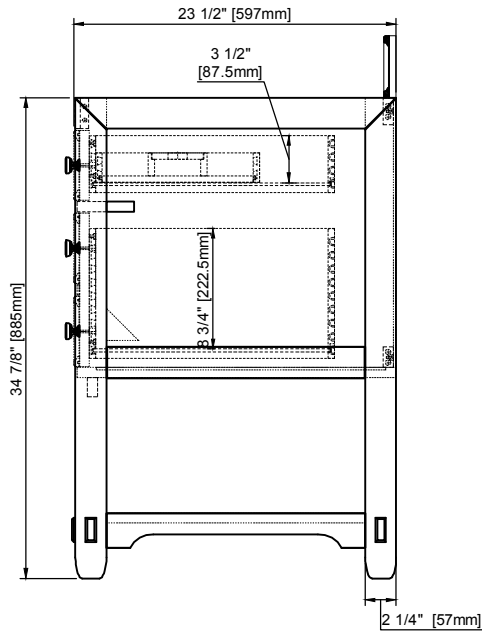

48" Vanity

VANITIES

Top sold separately

Features and Materials

Solids: Poplar
Veneers: Birch
Panels: Plywood
Installation Type: Floor Standing
Number of Basins: One, with Optional 3cm Top
Vanity Top : Not Included - Optional 3cm Tops Available with Sinks
Wooden Backsplash
Bamboo Drawer Organizer
Number of Drawers: Five
Number of Tip Outs: One
Assembly Type: Installation of Optional 3cm Top
Drawer Box Material and Construction: Plywood/English Dovetail Joinery
Hardware Material and Finish: Zinc Alloy in Matte Black
Fits Drain Hole Size: 1 3/4"
Full Extension, Soft Close Glides
Aluminum Laminate Drawer Liners
Adjustable Levelers

Dimension

Width: 48"
Depth: 23 -1/2"
Height: 34-7/8"
Rough-In Height: 21"

48" Vanity

VANITIES

Organizer

Top View

Backsplash - not to scale

Front View

Knob

All dimensions are nominal

48" Vanity

VANITIES

Side View

Back View

All dimensions are nominal