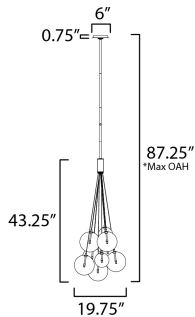

PRODUCT DESCRIPTION

Clusters of glass globes in various sizes and color are suspended from a central point and burst outward. Configurations include a 4-Light, 9-Light, and 12-Light cluster and can be mounted close to the ceiling or included down rods to extend the height. Choose from options of Clear or Frosted glass globe clusters paired with Satin Nickel frames for an airy transitional design or be bold with Mirror Smoked glass or a varied combination of the glass including amber tinted suspended on a Matte Black frame with thin black cables. Small-scaled LED G4 lamps are included with the fixtures and centered in the glass accentuating the scale of the glass.

MEASUREMENTS

DIMENSION : 34.75" L x 34.75" W x 7" H
 MAX OAH : 140.75" OAH
 CANOPY : 32" W x 1.25" H x 32" L
 HANGING WEIGHT : 8.14 lb

LAMPING

INPUT VOLTAGE : 120V
 LUMENS : 2,700 Rated (2,250 Del.)
 BULB : 15 x 1.8W LED G4 , 27W Total
 BULB INCLUDED : (Included)
 DIMMABLE : Y
 CRI : 90 CRI
 COLOR_TEMP : 3000K

*max overall height

FINISHES OPTION

-  Black (BK)
-  Gold (GLD)
-  Satin Nickel (SN)

GLASS

Clear 18

MATERIAL

Steel, Glass

RATINGS