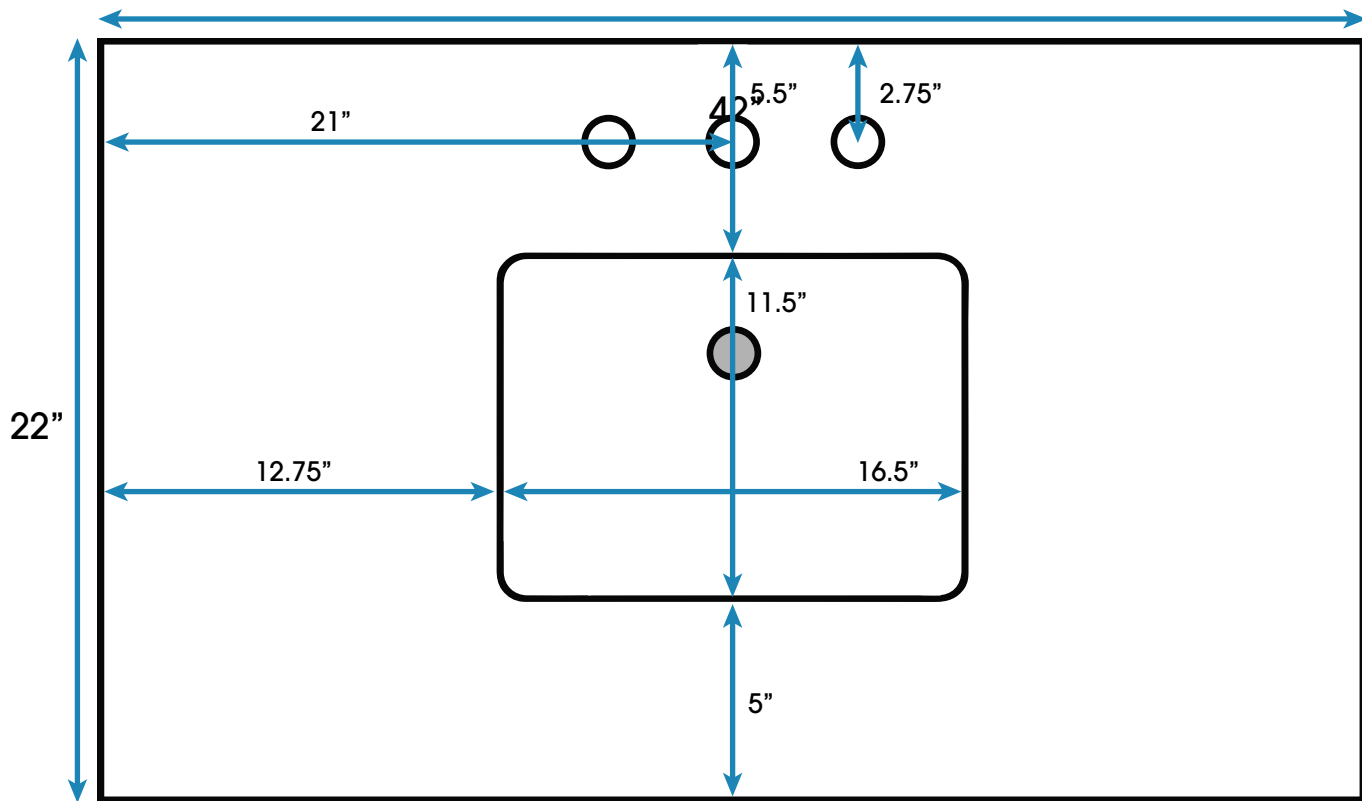

42-inch Bath Vanity

(Top View)

All measurements are approximate and rounded to the nearest quarter inch
Please allow for a slight margin of error