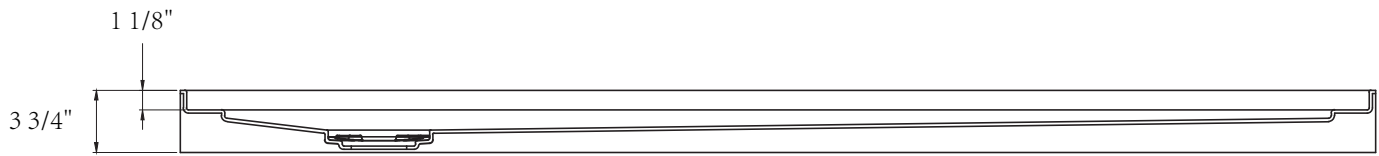

ZEAFIVE[®]

PRODUCT
INSTRUCTION
VIDEO

SIZE DETAILS

ACRYLIC SHOWER BASE

PRODUCT SIZE: 72"

All dimensions are nominal,
minor variations may occur.

Cap