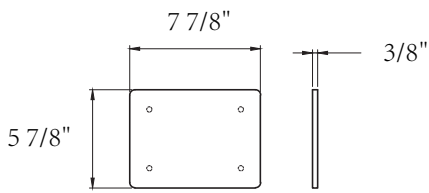

ZEAFIVE[®]

PRODUCT
INSTRUCTION
VIDEO

SIZE DETAILS

ACRYLIC SHOWER BASE

PRODUCT SIZE: 72"

All dimensions are nominal,
minor variations may occur.

Cap