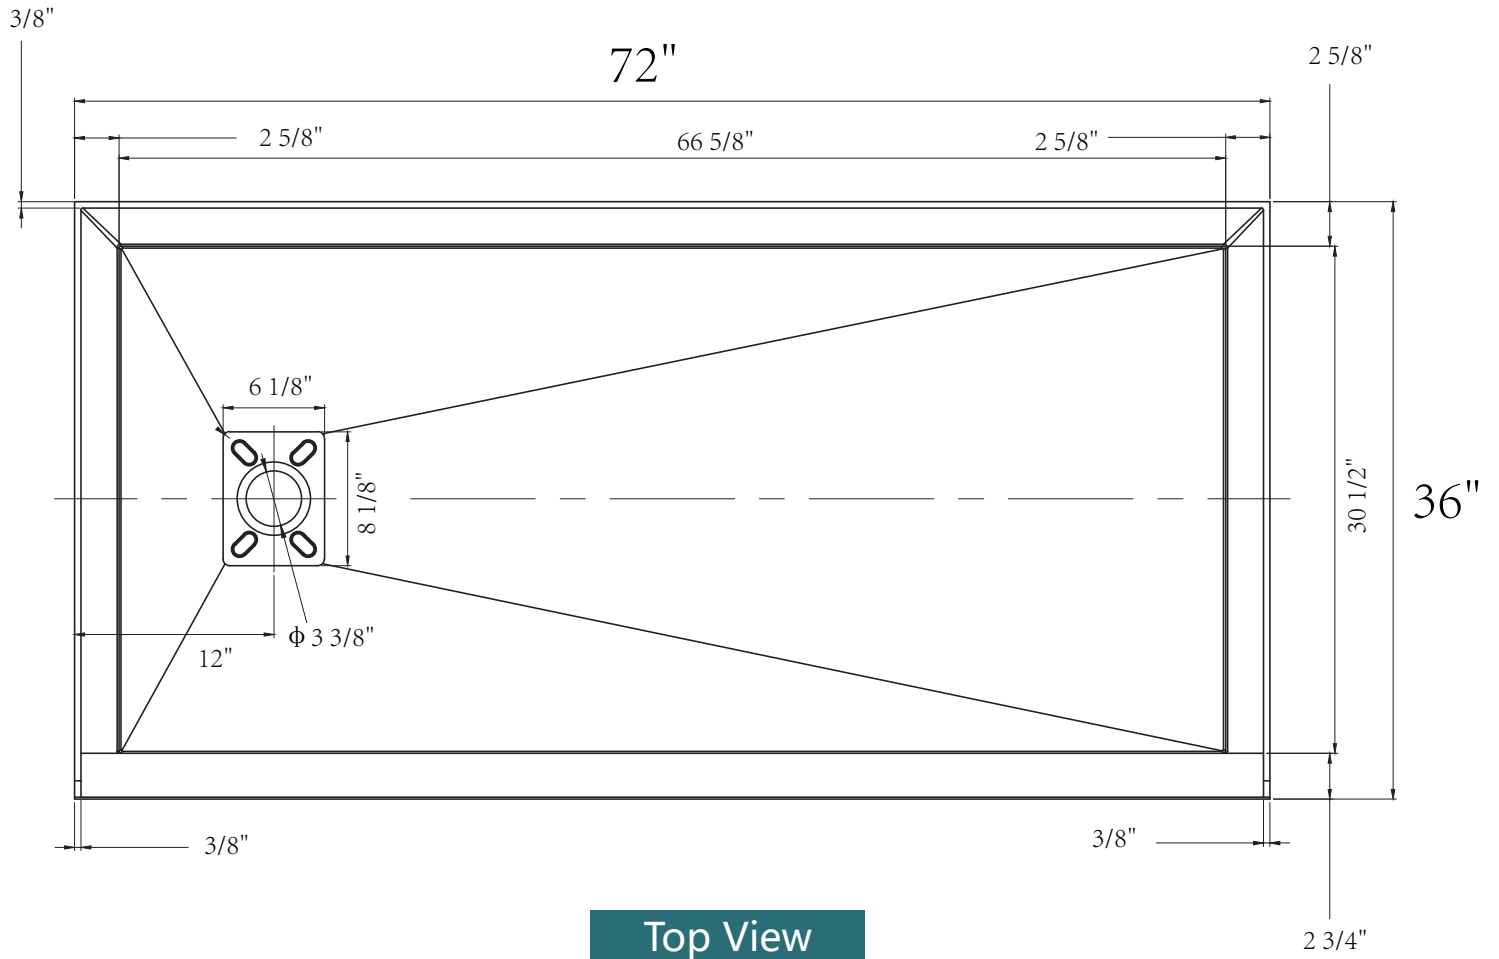

ZEAFIVE[®]

PRODUCT
INSTRUCTION
VIDEO

SIZE DETAILS

ACRYLIC SHOWER BASE

PRODUCT SIZE: 72"

All dimensions are nominal,
minor variations may occur.

Cap