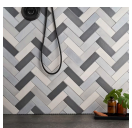

COLOR ONE CLOUD BLEND 2X8 CEMENT AND LAVA STONE TILES

The Color One Cloud Blend 2x8 Cement and Lava Stone Tiles features a palette of five stylish gray and white tones. The exclusive blend was curated by TileBar's founder. You won't find it anywhere else. Included are both matte cement and glossy lava stone tiles, creating a dynamic visual effect that showcases a variety of textures and shades in one exciting combination.

COLORS

Arctic Blue

Blush Pink

Chalk White

Charcoal Gray

+19

SPECIFICATIONS

Colorway
Gray

Commercial
Wall, Floor

Finish
Matte + Glossy

Item Size
2.36" x 7.87"

Material
Cement + Lava Stone

Residential
Wall, Floor

PRODUCT GALLERY

DETAILED SPECS

Available Sizes

2x8"

Coverage

0.12

DCOF

< .42

Location

Backsplash, Bathroom, Indoor, Kitchen, Shower

Look