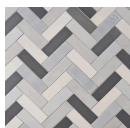

COLOR ONE CLOUD BLEND 2X8 CEMENT AND LAVA STONE TILES

The Color One Cloud Blend 2x8 Cement and Lava Stone Tiles features a palette of five stylish gray and white tones. The exclusive blend was curated by TileBar's founder. You won't find it anywhere else. Included are both matte cement and glossy lava stone tiles, creating a dynamic visual effect that showcases a variety of textures and shades in one exciting combination.

COLORS

Arctic Blue

Blush Pink

Chalk White

Charcoal Gray

+19

SPECIFICATIONS

Colorway
Gray

Commercial
Wall, Floor

Finish
Matte + Glossy

Item Size
2.36" x 7.87"

Material
Cement + Lava Stone

Residential
Wall, Floor

PRODUCT GALLERY

DETAILED SPECS

Available Sizes

2x8"

Coverage

0.12

DCOF

< .42

Location

Backsplash, Bathroom, Indoor, Kitchen, Shower

Look