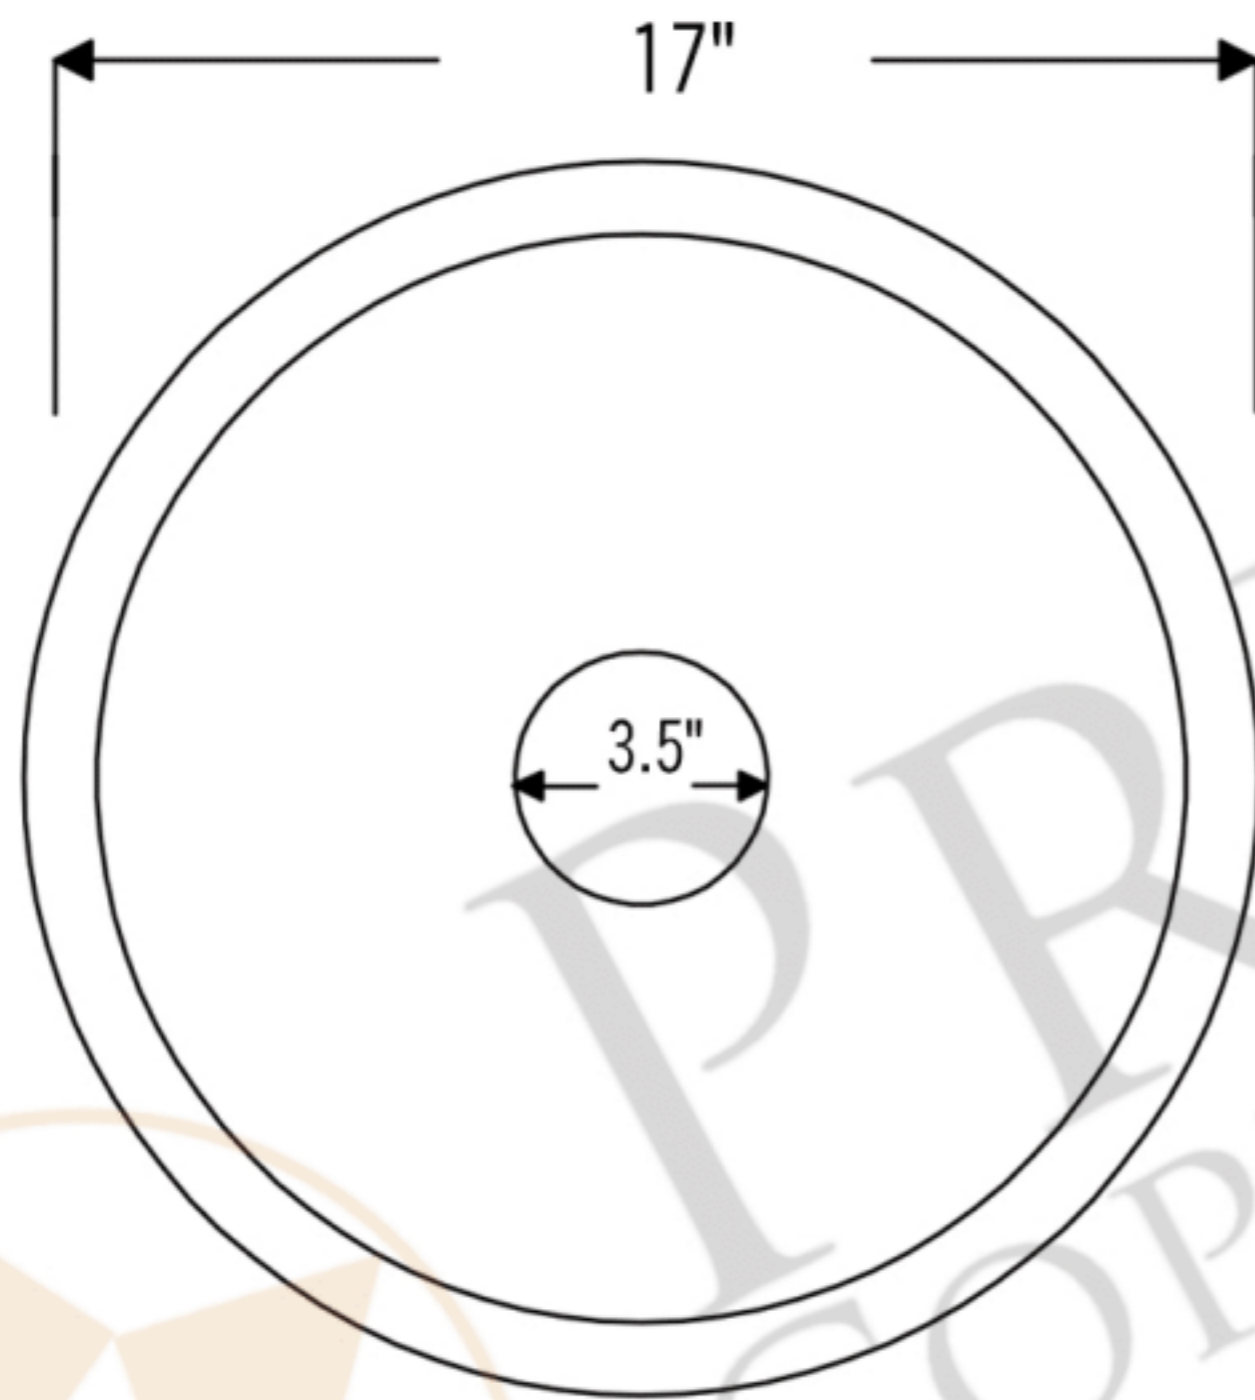

PREMIER
COPPER PRODUCTS

MODEL NUMBER: BR17DB

- Description: Large Round Hammered Copper Prep Sink with 3.5" Drain Opening
- Outer Dimension: 17" x 9"
- Inner Dimension: 15" x 9"
- Rim: 1"
- Drain Opening: 3.5"
- Finish: Oil Rubbed Bronze

CODE/STANDARD COMPLIANCE

* IAPMO/cUPC LISTED

* ORB: Oil Rubbed Bronze

THIS PRODUCT IS HAND CRAFTED, SMALL VARIANCES IN COLOR AND SIZE MAY OCCUR.
DO NOT MAKE ANY INSTALLATION CUTS UNTIL YOU RECEIVE YOUR ITEM(S).