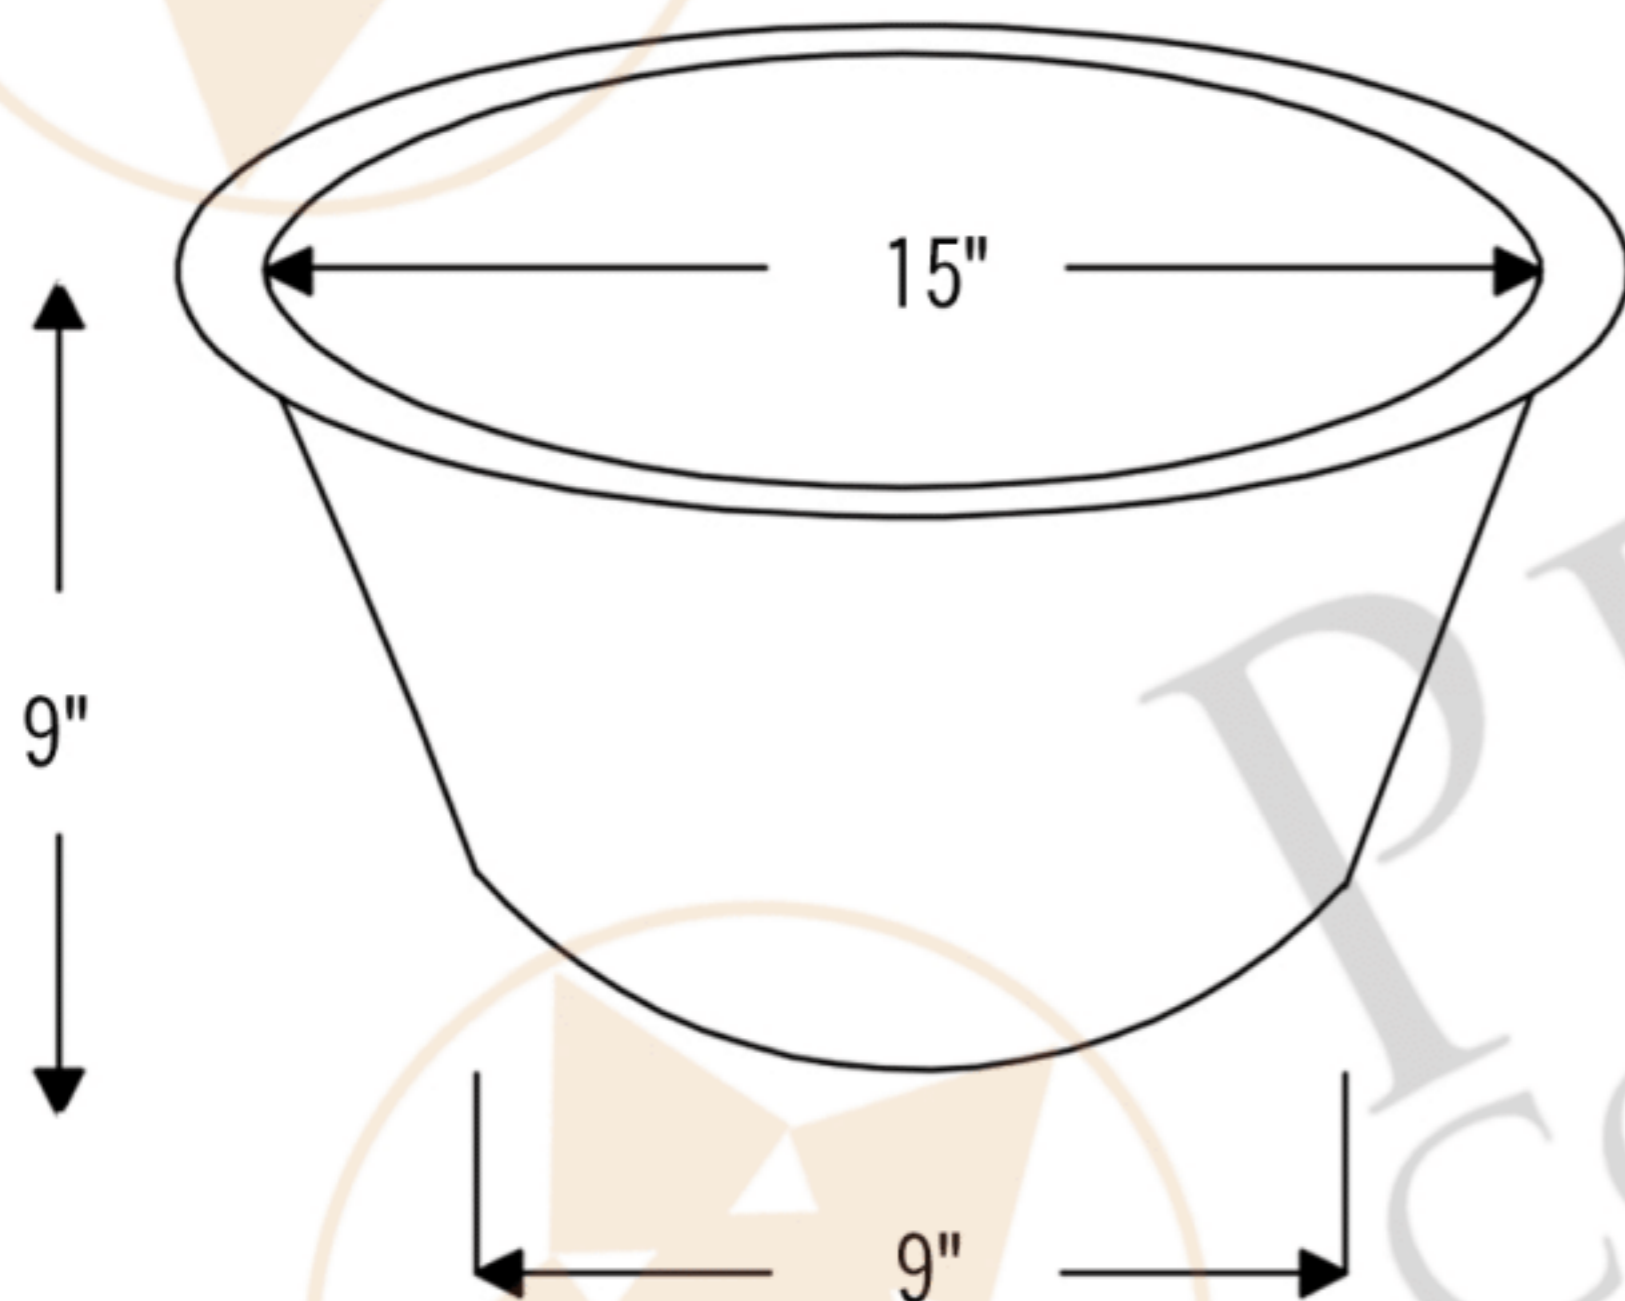

PREMIER
COPPER PRODUCTS

MODEL NUMBER: BR17DB

- Description: Large Round Hammered Copper Prep Sink with 3.5" Drain Opening
- Outer Dimension: 17" x 9"
- Inner Dimension: 15" x 9"
- Rim: 1"
- Drain Opening: 3.5"
- Finish: Oil Rubbed Bronze

CODE/STANDARD COMPLIANCE

* IAPMO/cUPC LISTED

* ORB: Oil Rubbed Bronze

THIS PRODUCT IS HAND CRAFTED, SMALL VARIANCES IN COLOR AND SIZE MAY OCCUR.
DO NOT MAKE ANY INSTALLATION CUTS UNTIL YOU RECEIVE YOUR ITEM(S).