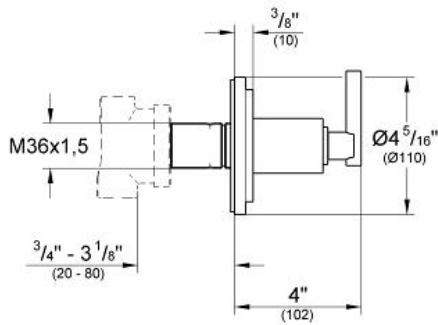

ATRIO
3-Way Diverter Trim
MODEL # 19181000

Pure Freude
an Wasser

GROHE

ADA

Product Description:
ATRIO
3-Way Diverter Trim

Standard Specification:

- For use with Diverter Rough-In Valve (29 714)
- GROHE StarLight chrome finish
- GROHE SilkMove
- Atrio Lever Handle
- 2 inlets
- 3 x 1/2" outlets

Applicable Codes & Standards:

- Energy Policy Act of 1992
- ASME A112.18.1/CSA B125.1
- ICC/ANSI A117.1

Color:

- 19181000 StarLight Chrome